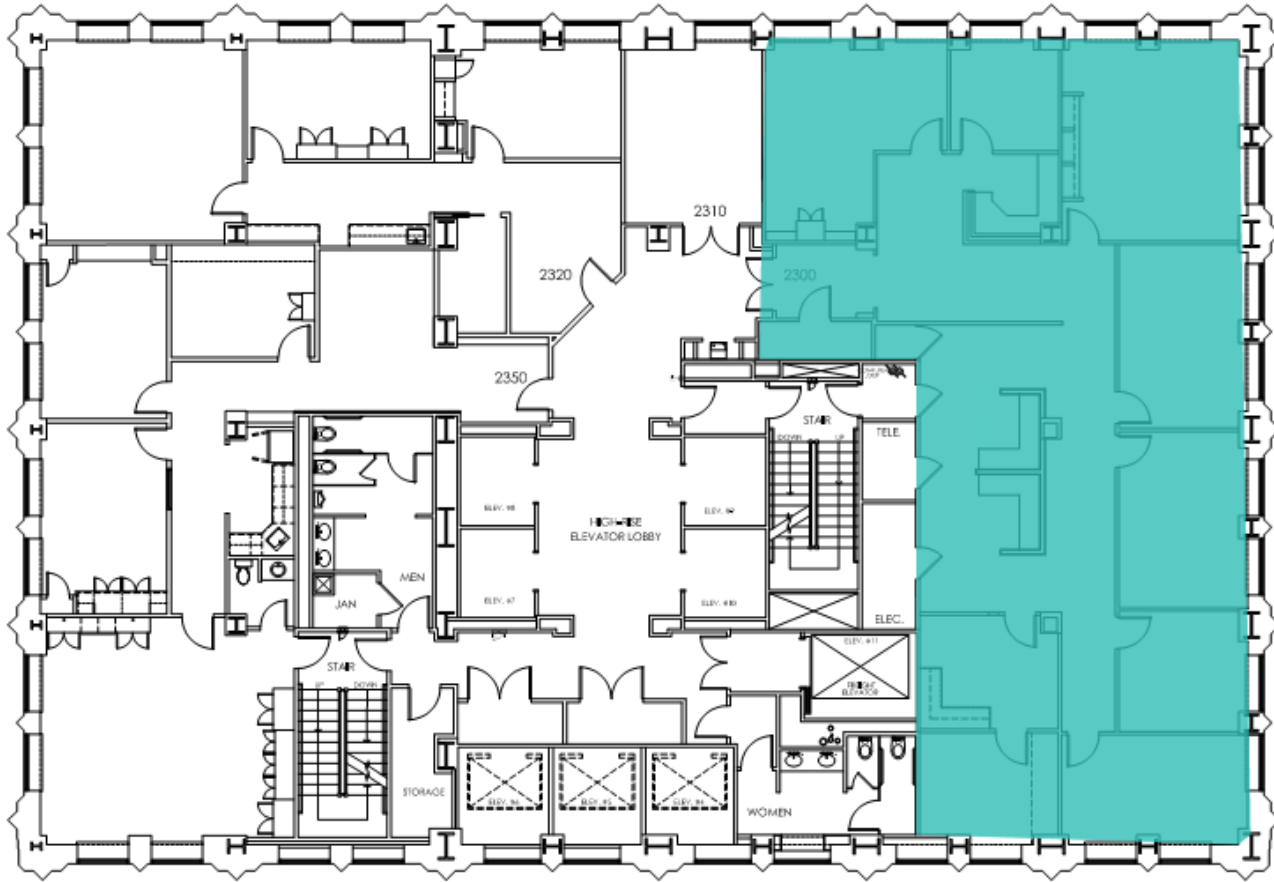

23rd FLOOR PLAN

FOURTH STREET

BOSTON AVENUE

SUITE
2300

3,989
SQFT

401 SOUTH BOSTON AVENUE
TULSA, OKLAHOMA 74103
918-584-1414
MIDCONTINENTTOWER.COM