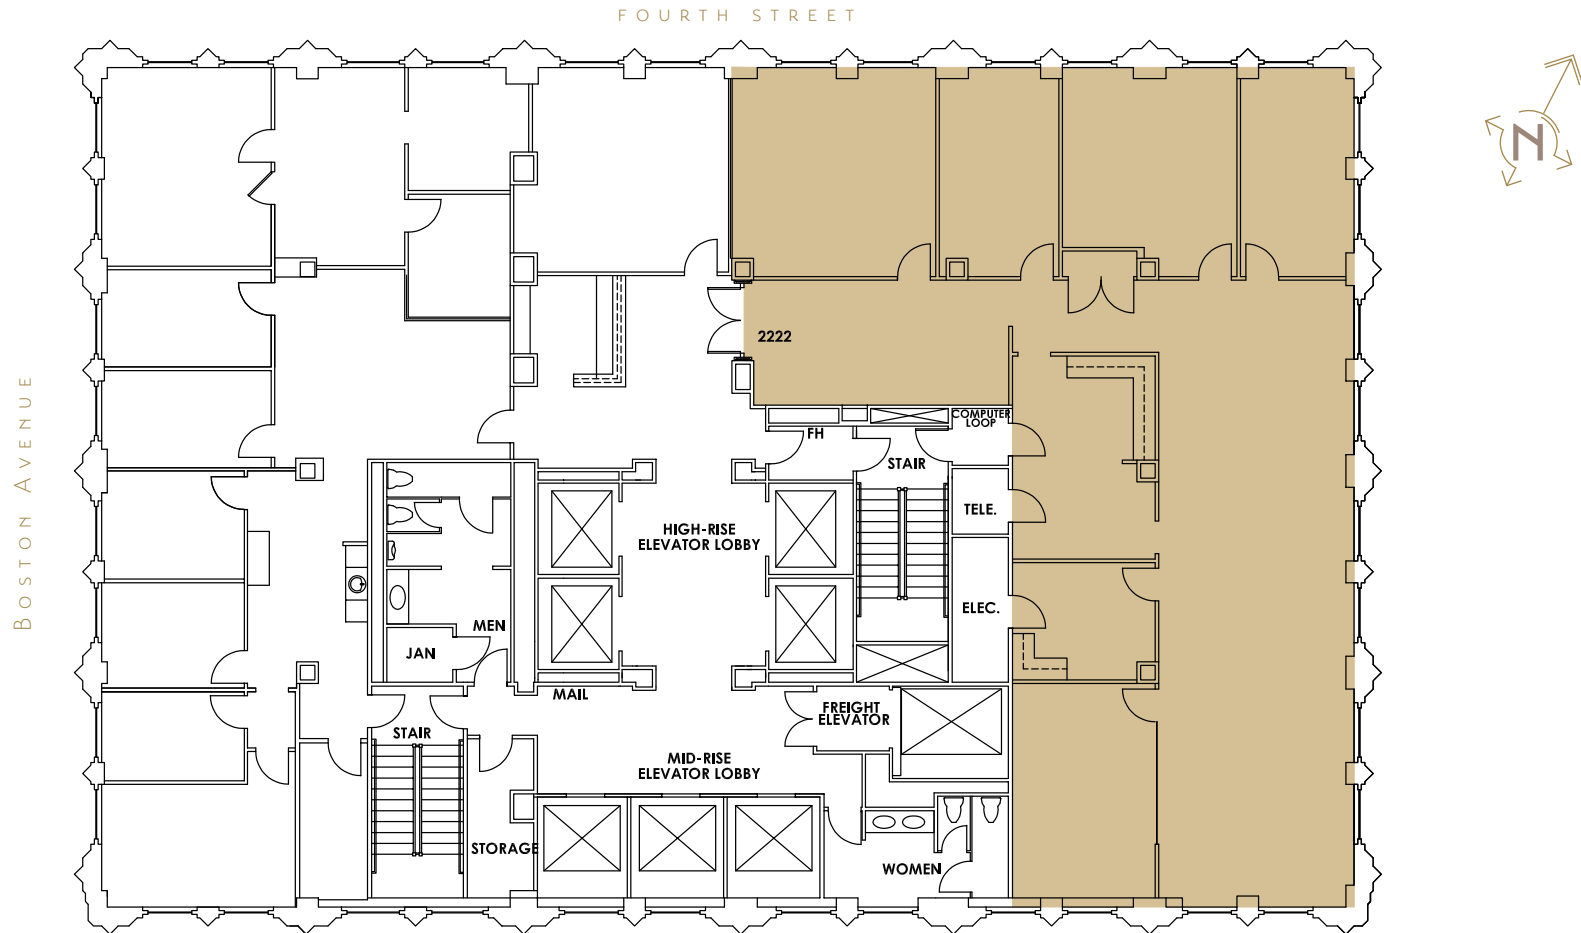

22nd Floor Plan

SUITE
2222

4,080
SQFT

401 SOUTH BOSTON AVENUE
TULSA, OKLAHOMA 74103
918-584-1414
BAMproperties.com