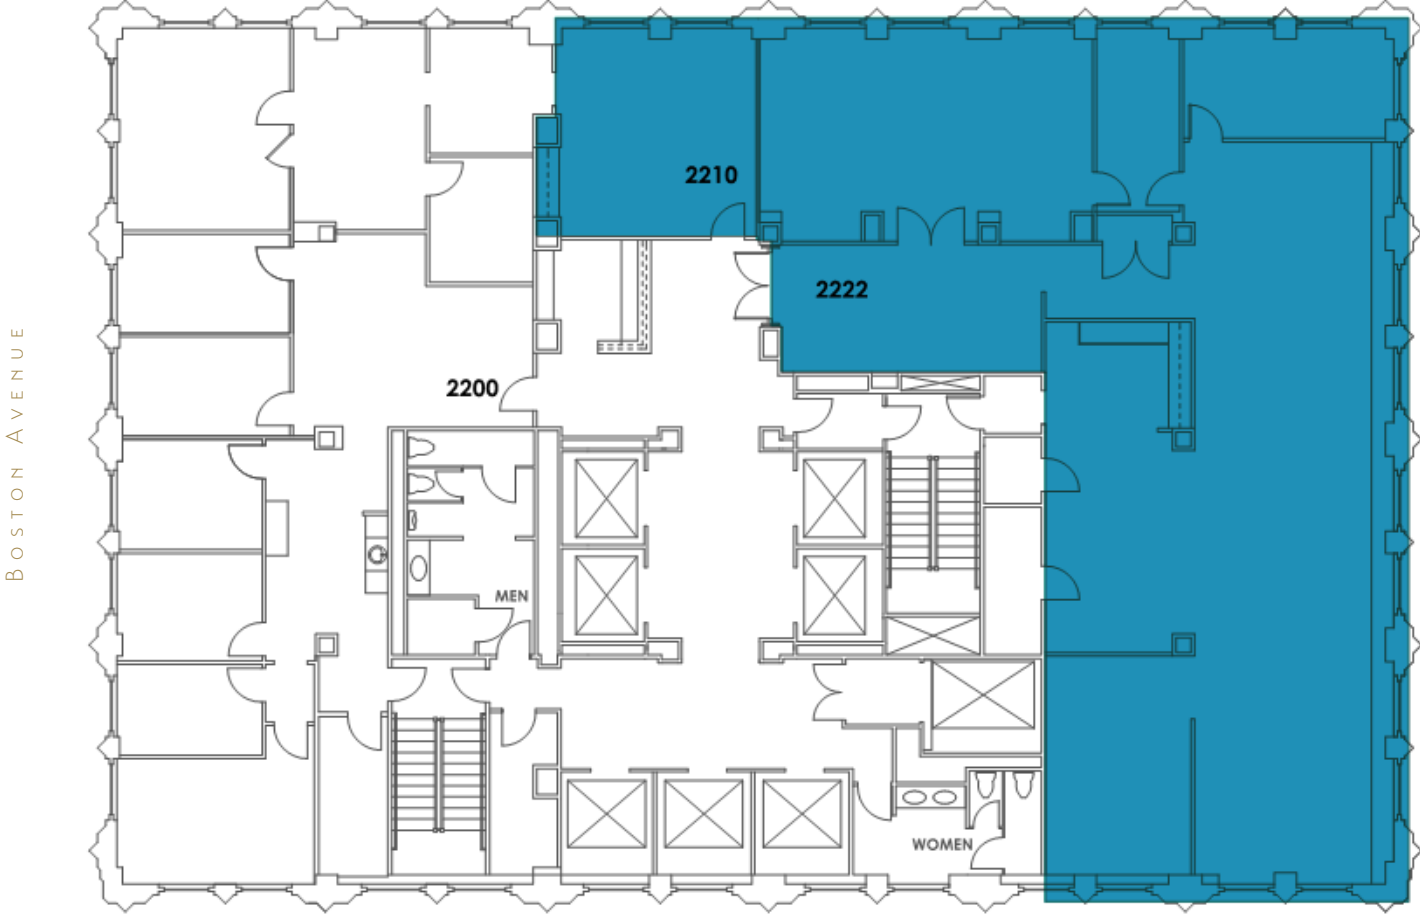

22nd FLOOR PLAN

FOURTH STREET

SUITE
2222
4,440
SQFT

401 SOUTH BOSTON AVENUE
TULSA, OKLAHOMA 74103
918-584-1414
MIDCONTINENTTOWER.COM