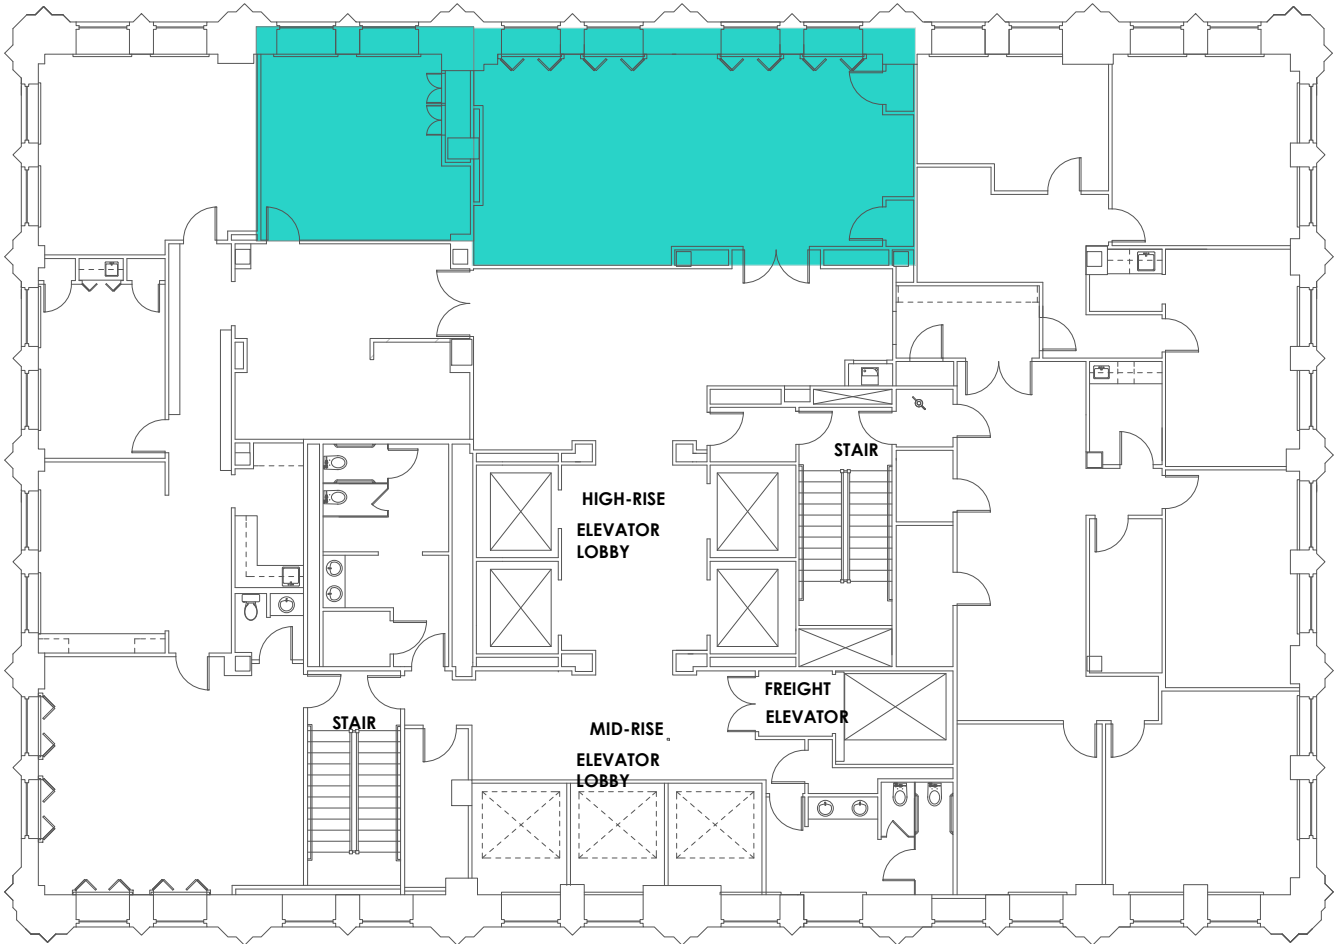

21st FLOOR PLAN

FOURTH STREET

BOSTON AVENUE

SUITE  
2125

1,416  
SQFT

401 SOUTH BOSTON AVENUE  
TULSA, OKLAHOMA 74103  
918-584-1414  
[MIDCONTINENTTOWER.COM](http://MIDCONTINENTTOWER.COM)