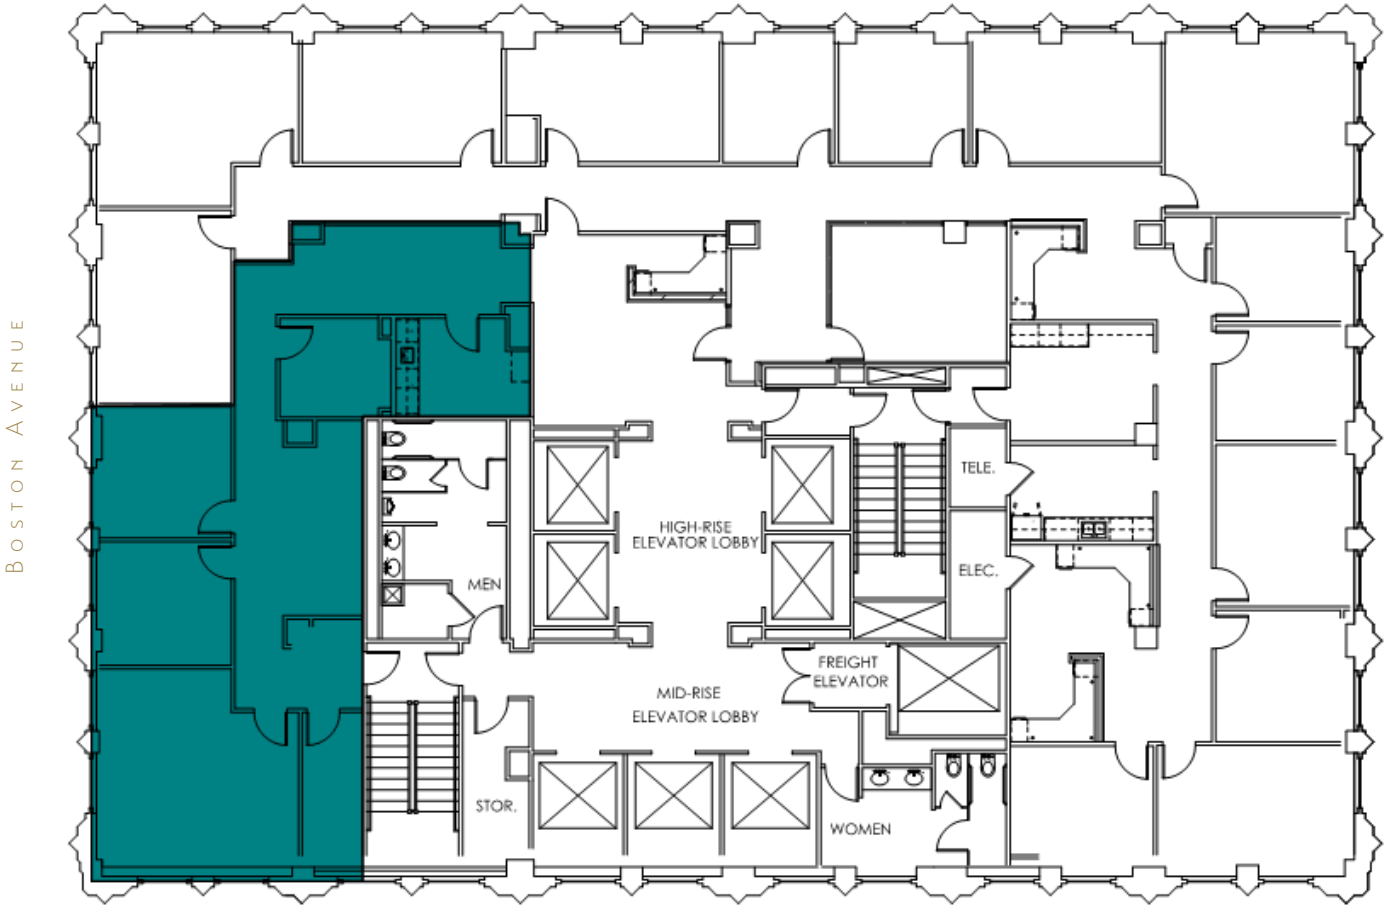

20TH FLOOR PLAN

FOURTH STREET

SUITE
2050

1,788

SQFT

401 SOUTH BOSTON AVENUE
TULSA, OKLAHOMA 74103
918-584-1414
MIDCONTINENTTOWER.COM