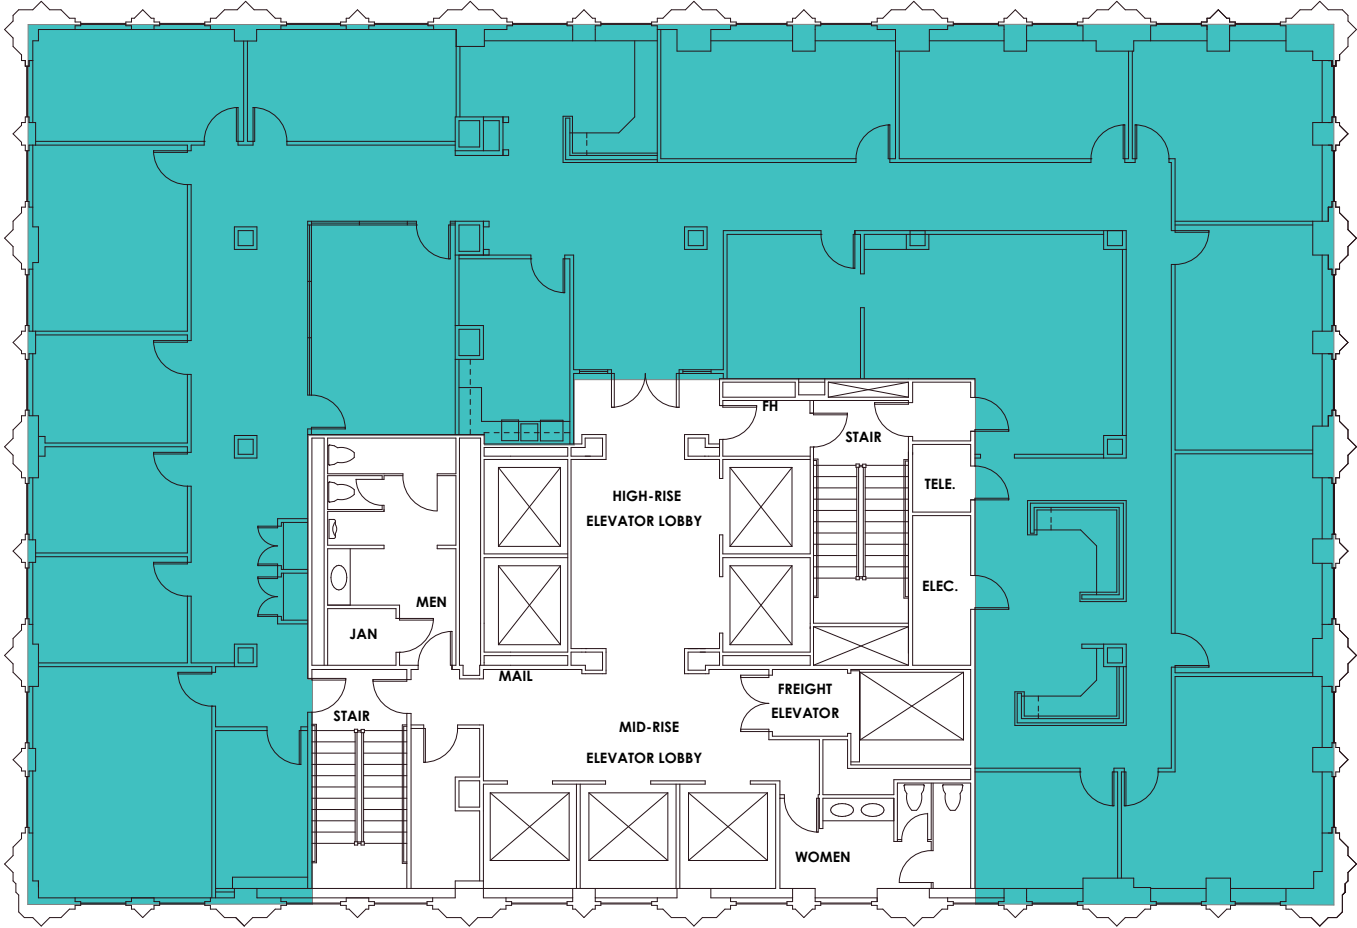

19TH FLOOR PLAN

FOURTH STREET

BOSTON AVENUE

SUITE  
**1900**  

---

**8,789**  
 SQFT

401 SOUTH BOSTON AVENUE  
 TULSA, OKLAHOMA 74103  
 918-584-1414  
**MIDCONTINENTTOWER.COM**