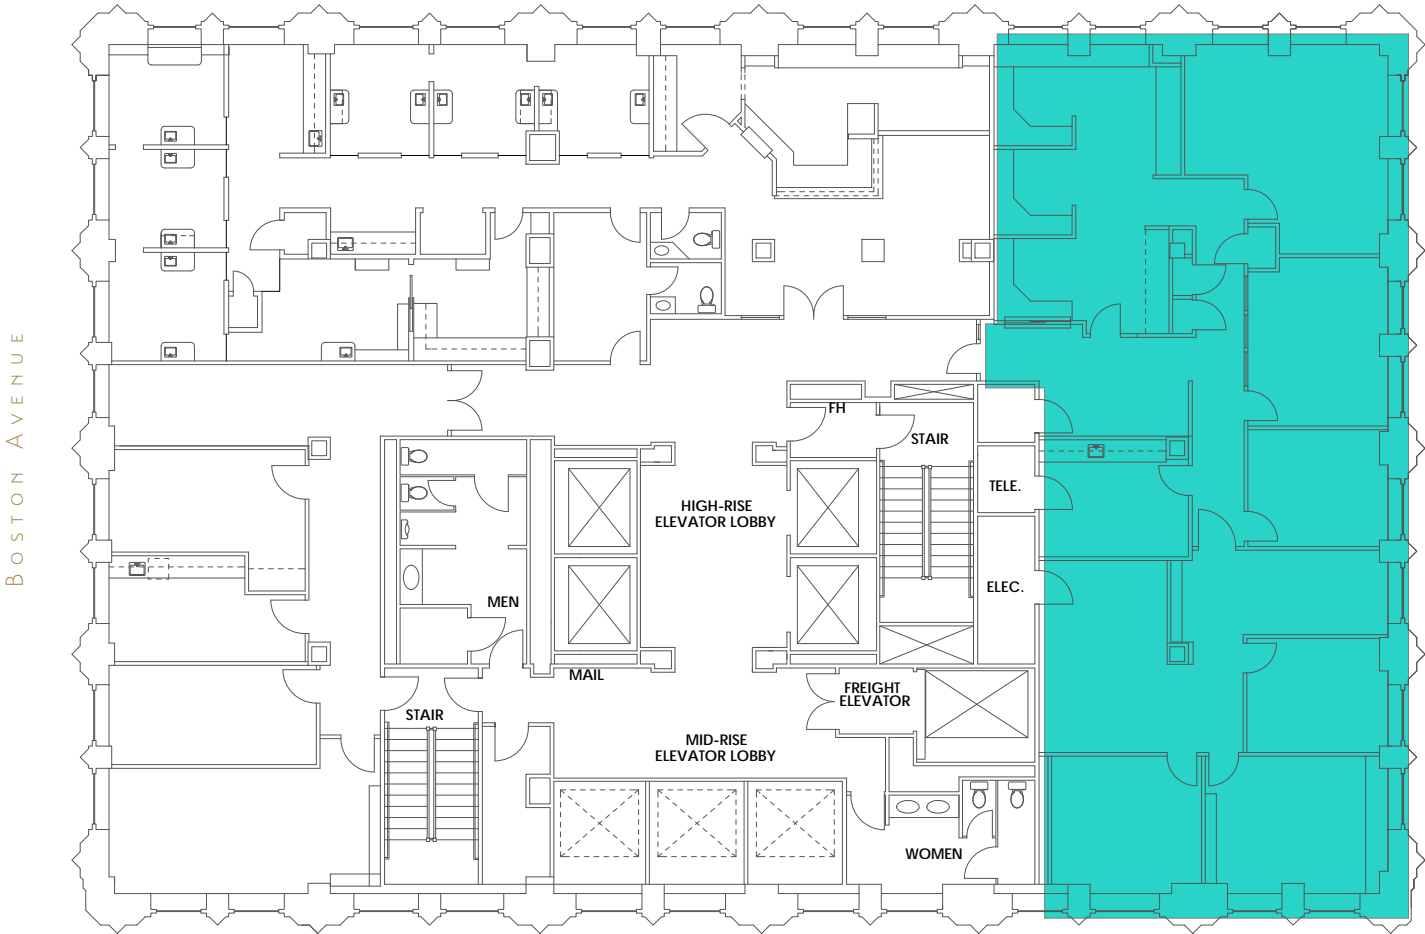

18TH FLOOR PLAN

FOURTH STREET

SUITE
1810

3,148
 SQFT

401 SOUTH BOSTON AVENUE
 TULSA, OKLAHOMA 74103
 918-584-1414
MIDCONTINENTTOWER.COM