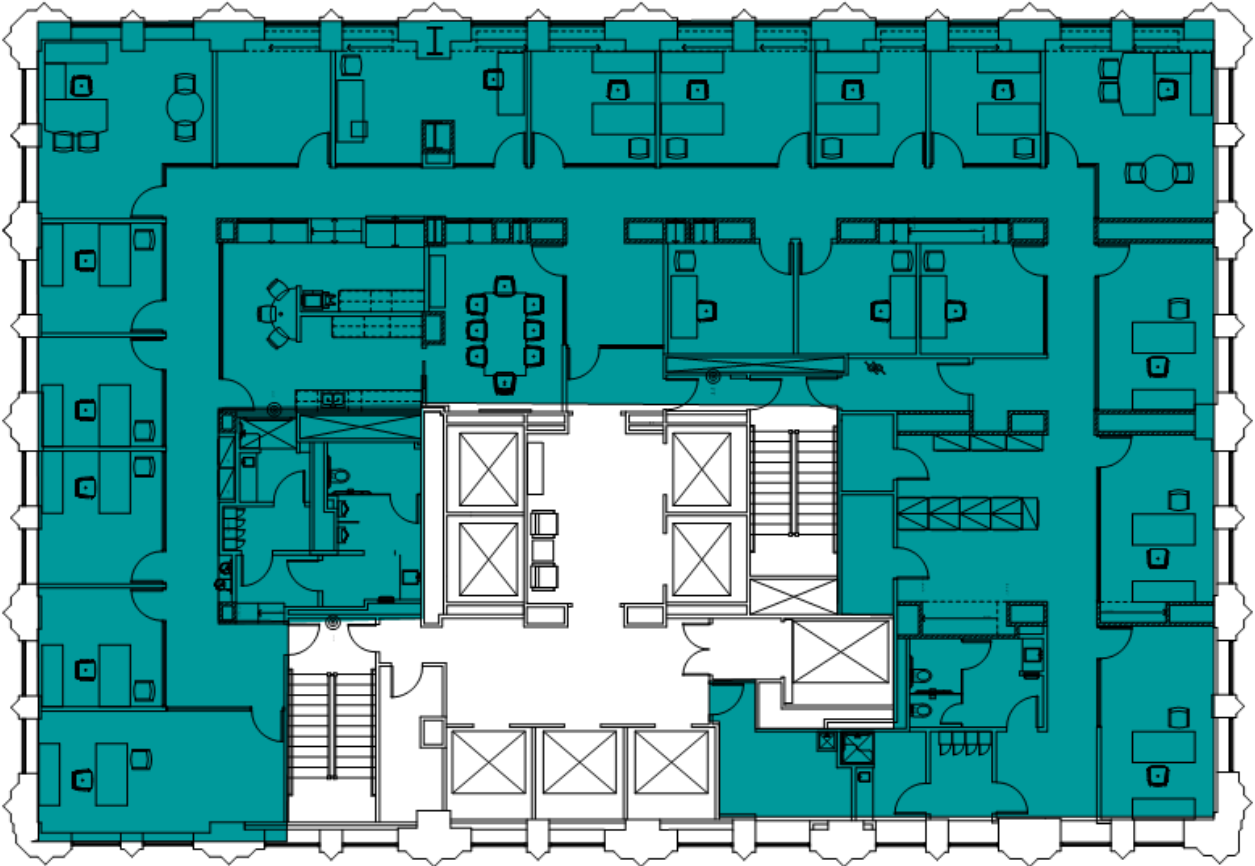

16TH FLOOR PLAN

FOURTH STREET

BOSTON AVENUE

SUITE
1600

9,371
SQFT

401 SOUTH BOSTON AVENUE
TULSA, OKLAHOMA 74103
918-584-1414
MIDCONTINENTTOWER.COM