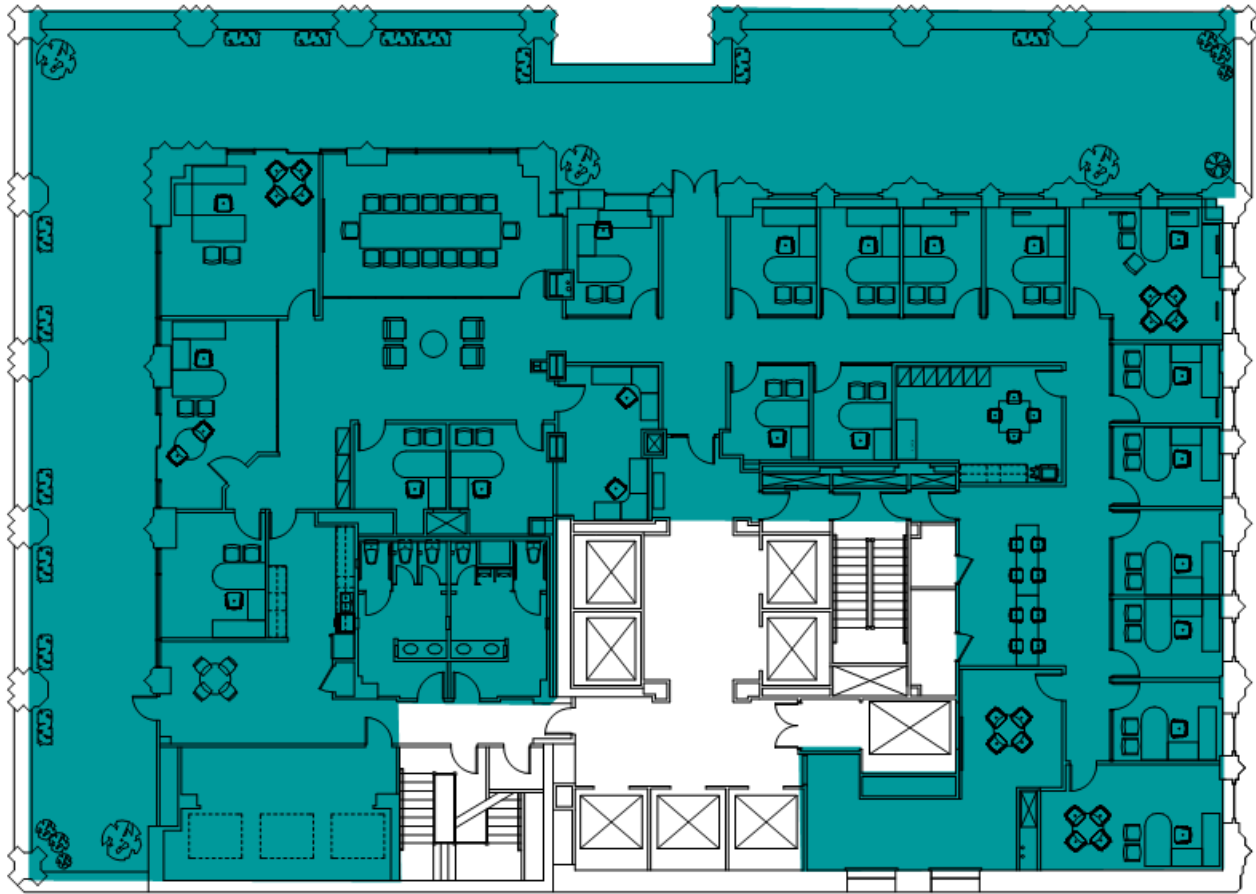

15TH FLOOR PLAN

FOURTH STREET

BOSTON AVENUE

SUITE
1500

9,061

SQFT

401 SOUTH BOSTON AVENUE
TULSA, OKLAHOMA 74103
918-584-1414
MIDCONTINENTTOWER.COM