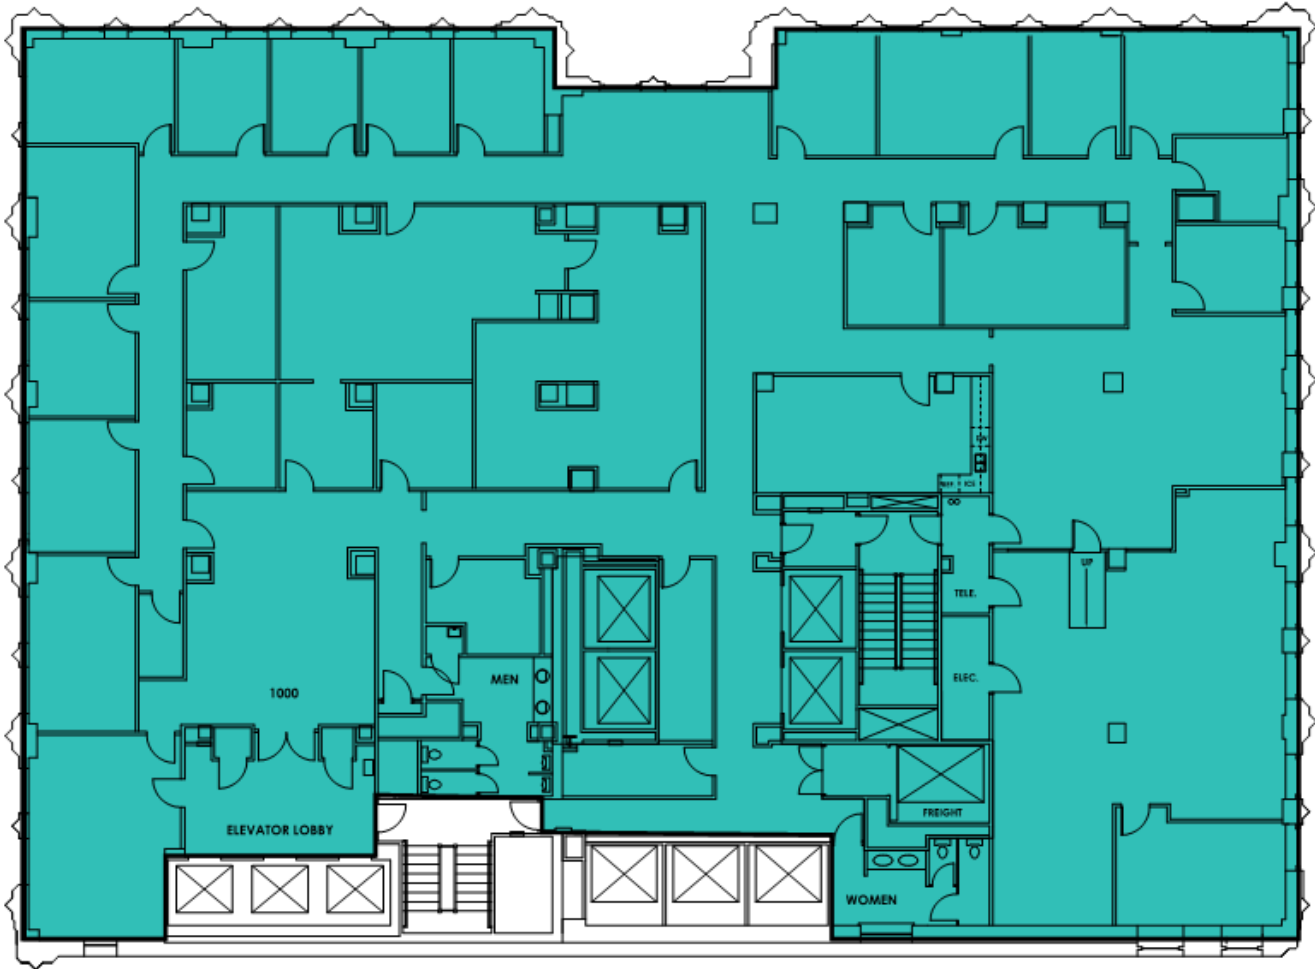

10TH FLOOR PLAN

BOSTON AVENUE

SUITE
1000

11,955
SQFT

401 SOUTH BOSTON AVENUE
TULSA, OKLAHOMA 74103
918-584-1414
MIDCONTINENTTOWER.COM