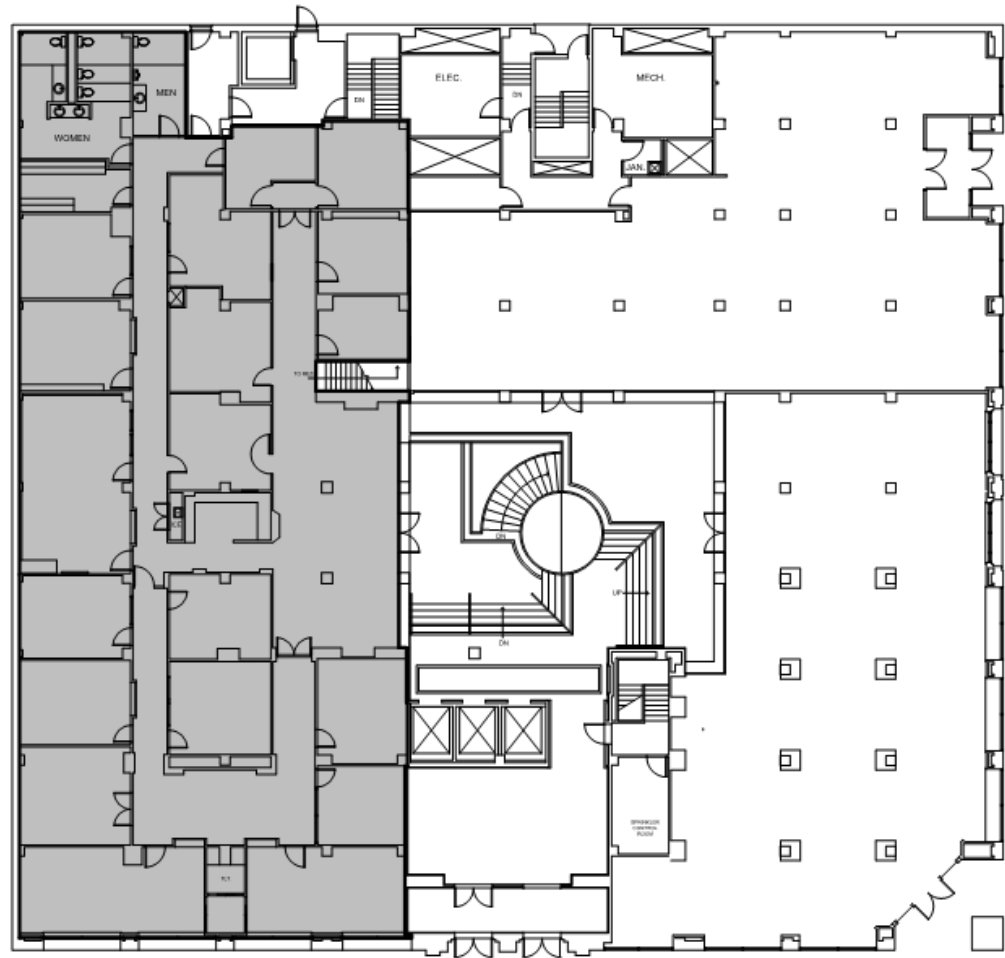

MEZZANINE

1st FLOOR PLAN

BOSTON AVENUE

SUITE
100
8,775
SQFT

321 SOUTH BOSTON AVENUE
TULSA, OKLAHOMA 74103
918-584-1414
KENNEDY-BUILDING.COM