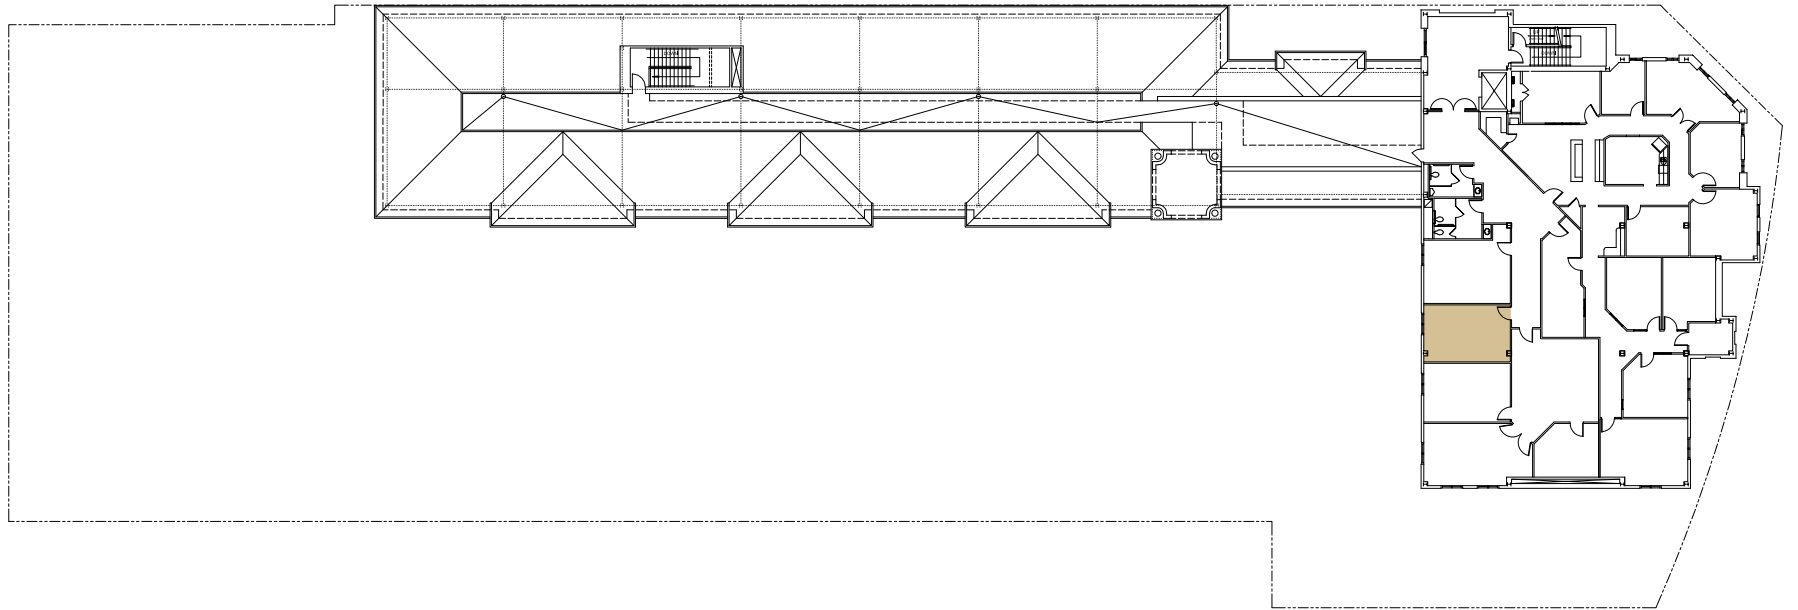

3rd Floor Plan

SUITE
307

320

SQFT

2100 S. Utica Avenue
Tulsa, Oklahoma 74114
918-747-2100
BAMPROPERTIES.COM