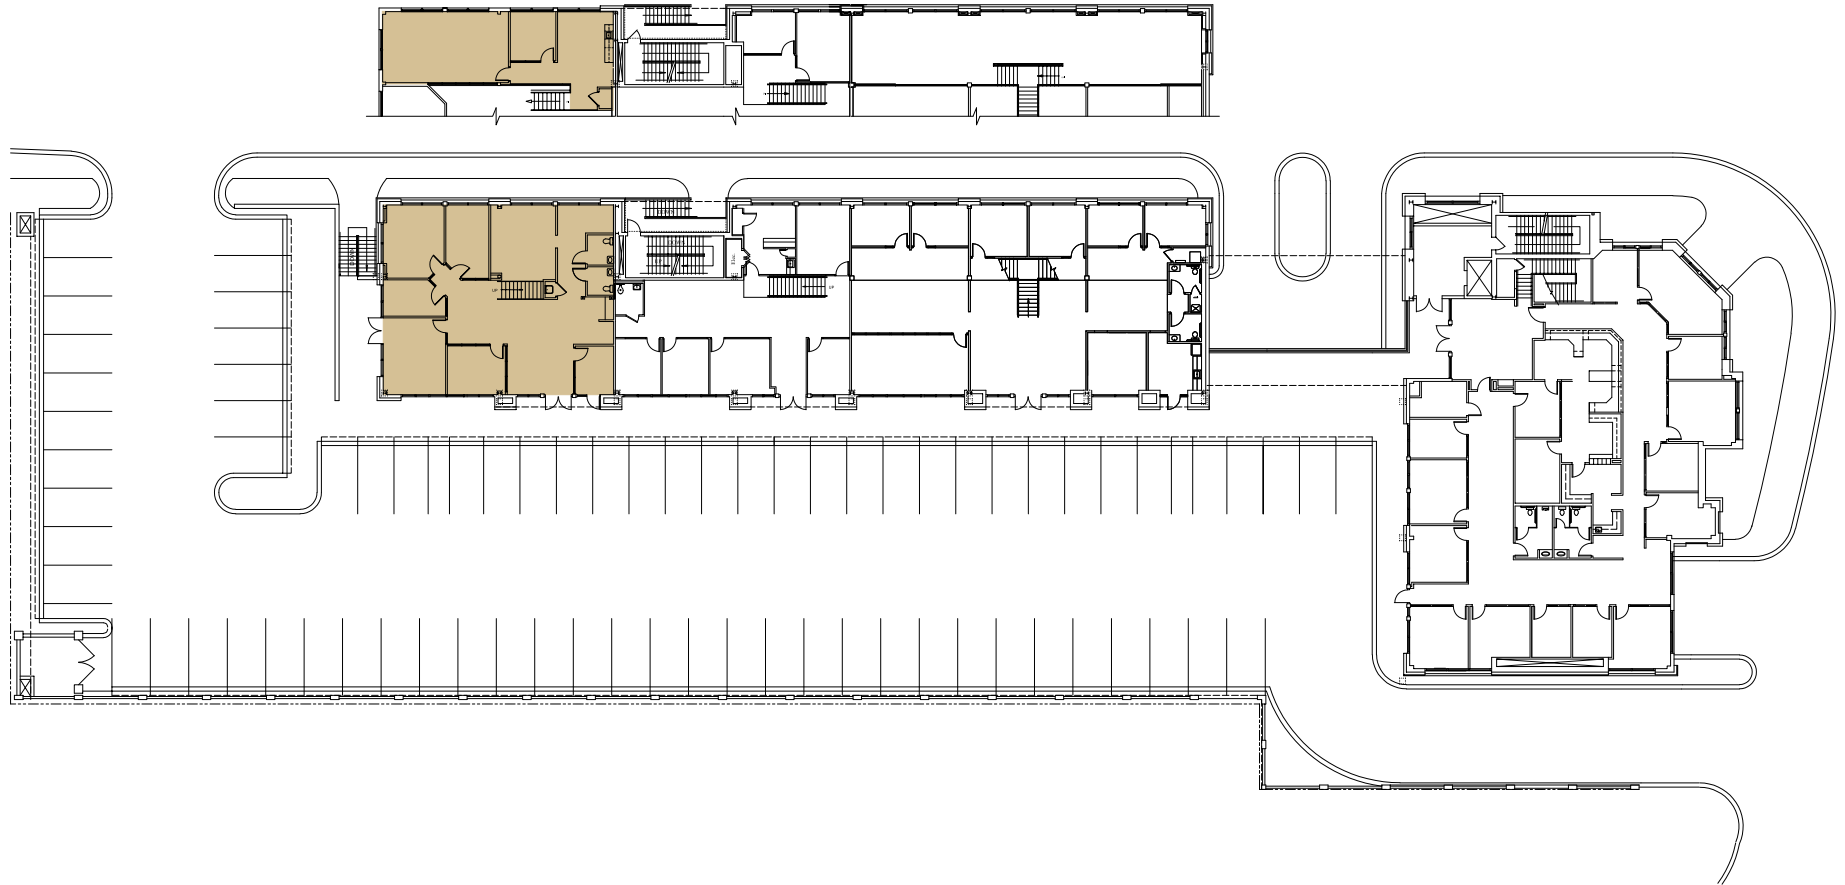

1st Floor & Mezzanine Plan

SUITE
175

4,171
SQFT

2100 S. Utica Avenue
Tulsa, Oklahoma 74114
918-747-2100
BAMPROPERTIES.COM