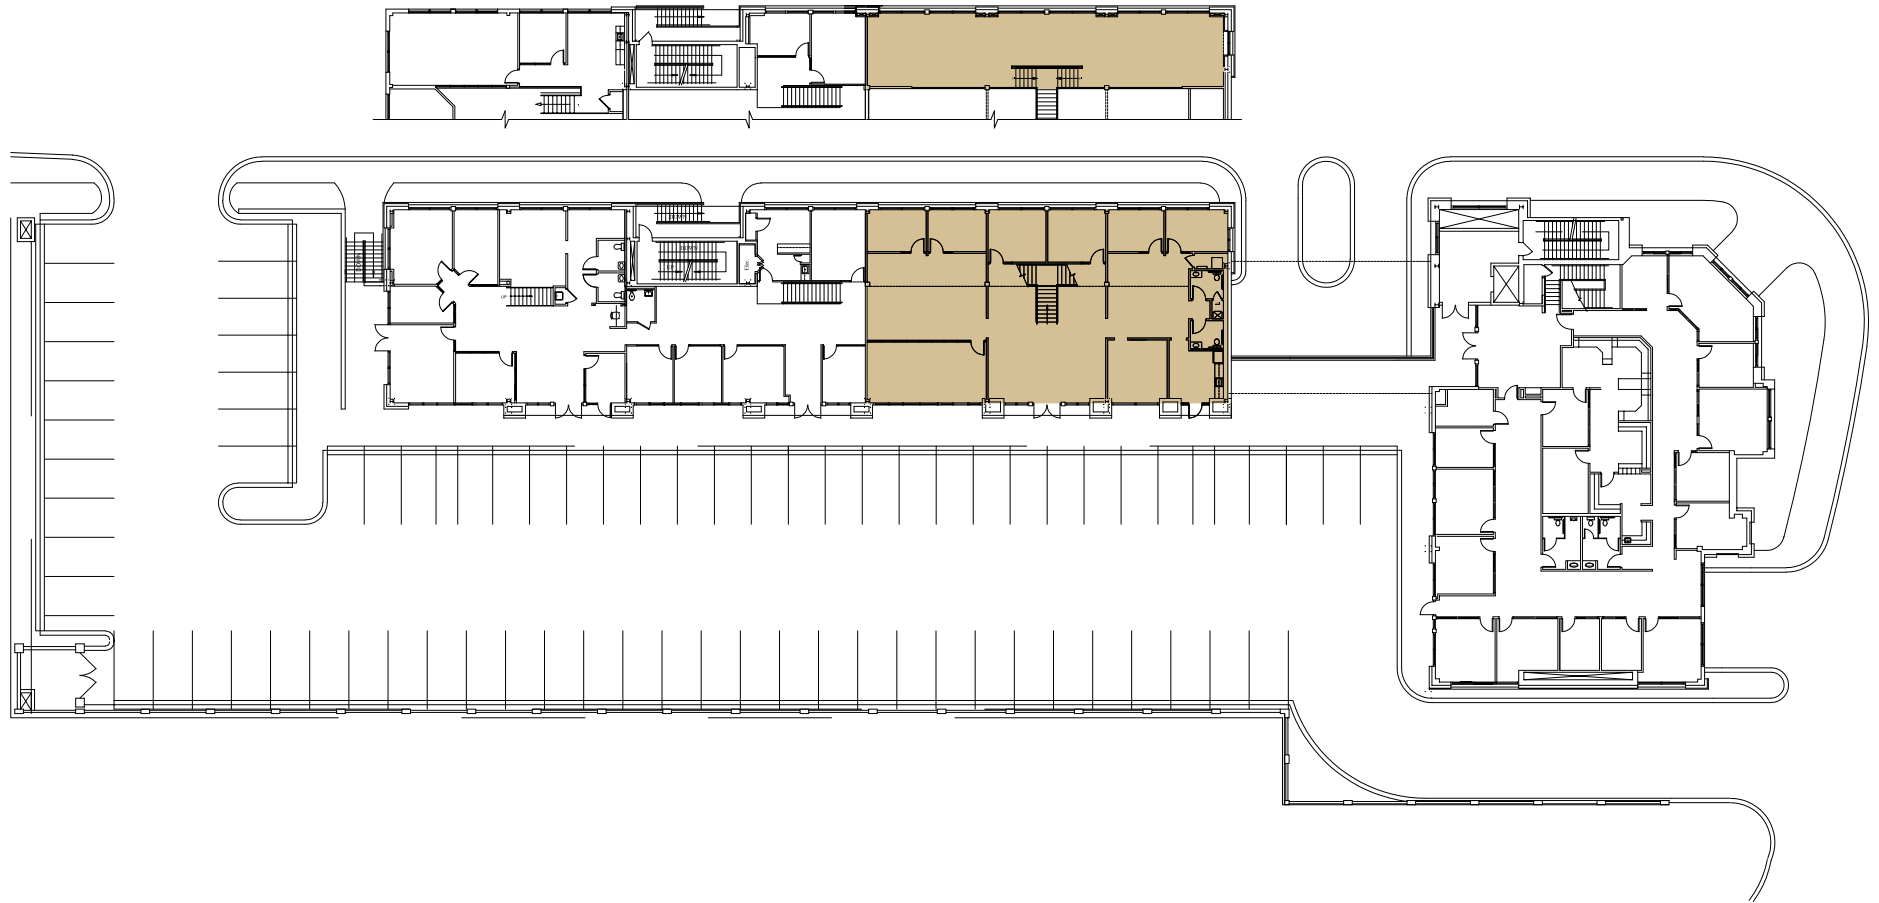

1st Floor & Mezzanine Plan

SUITE
150

6,418

SQFT

2100 S. Utica Avenue
Tulsa, Oklahoma 74114
918-747-2100
BAMPROPERTIES.COM