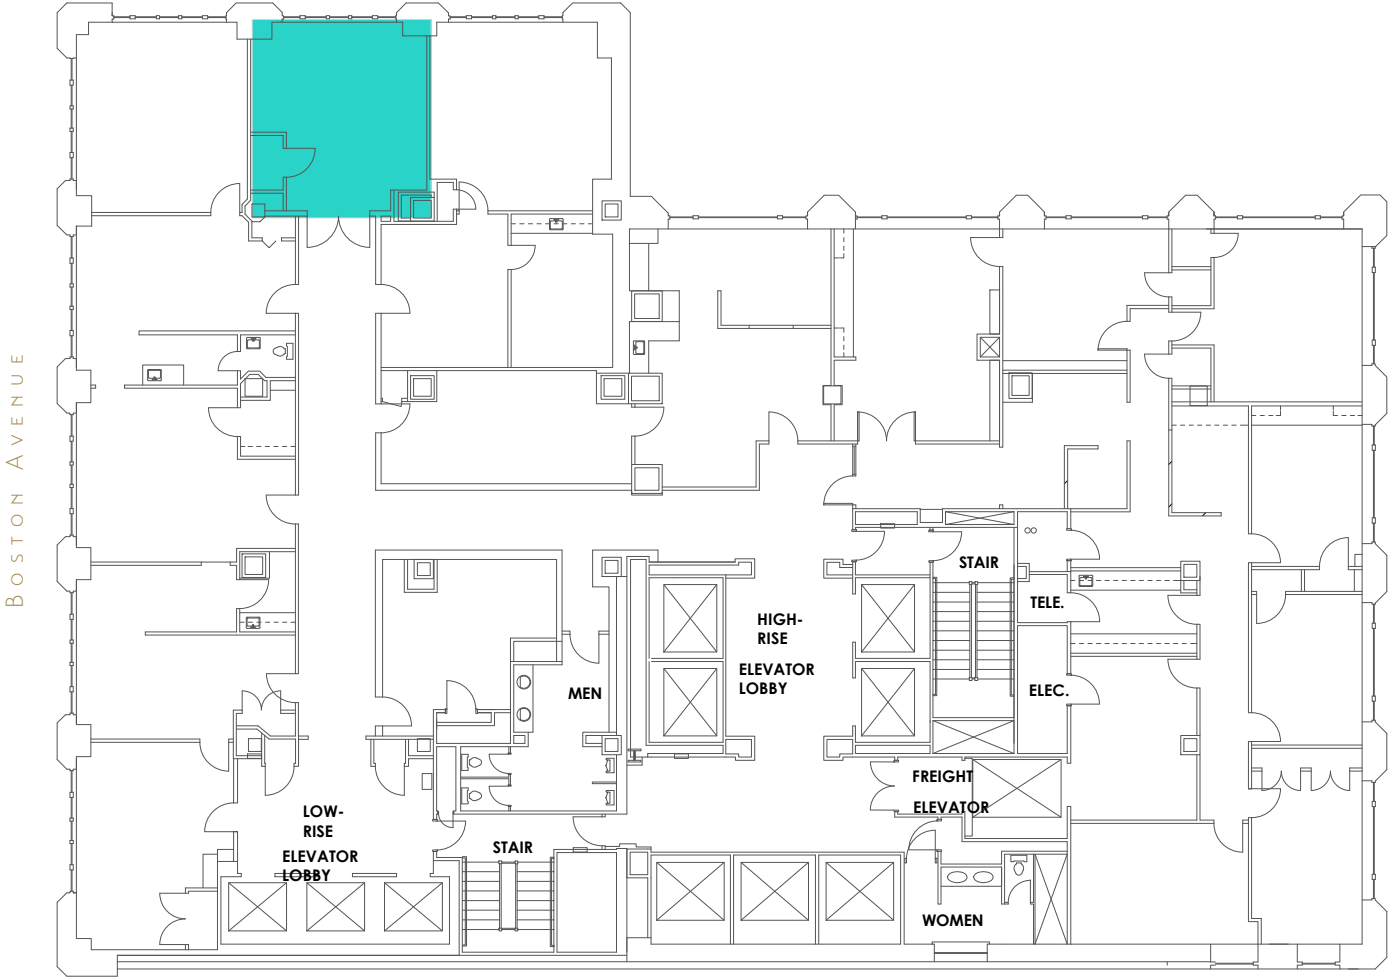

2nd FLOOR PLAN

FOURTH STREET

SUITE
240

501
 SQFT

401 SOUTH BOSTON AVENUE
 TULSA, OKLAHOMA 74103
 918-584-1414
MIDCONTINENTTOWER.COM