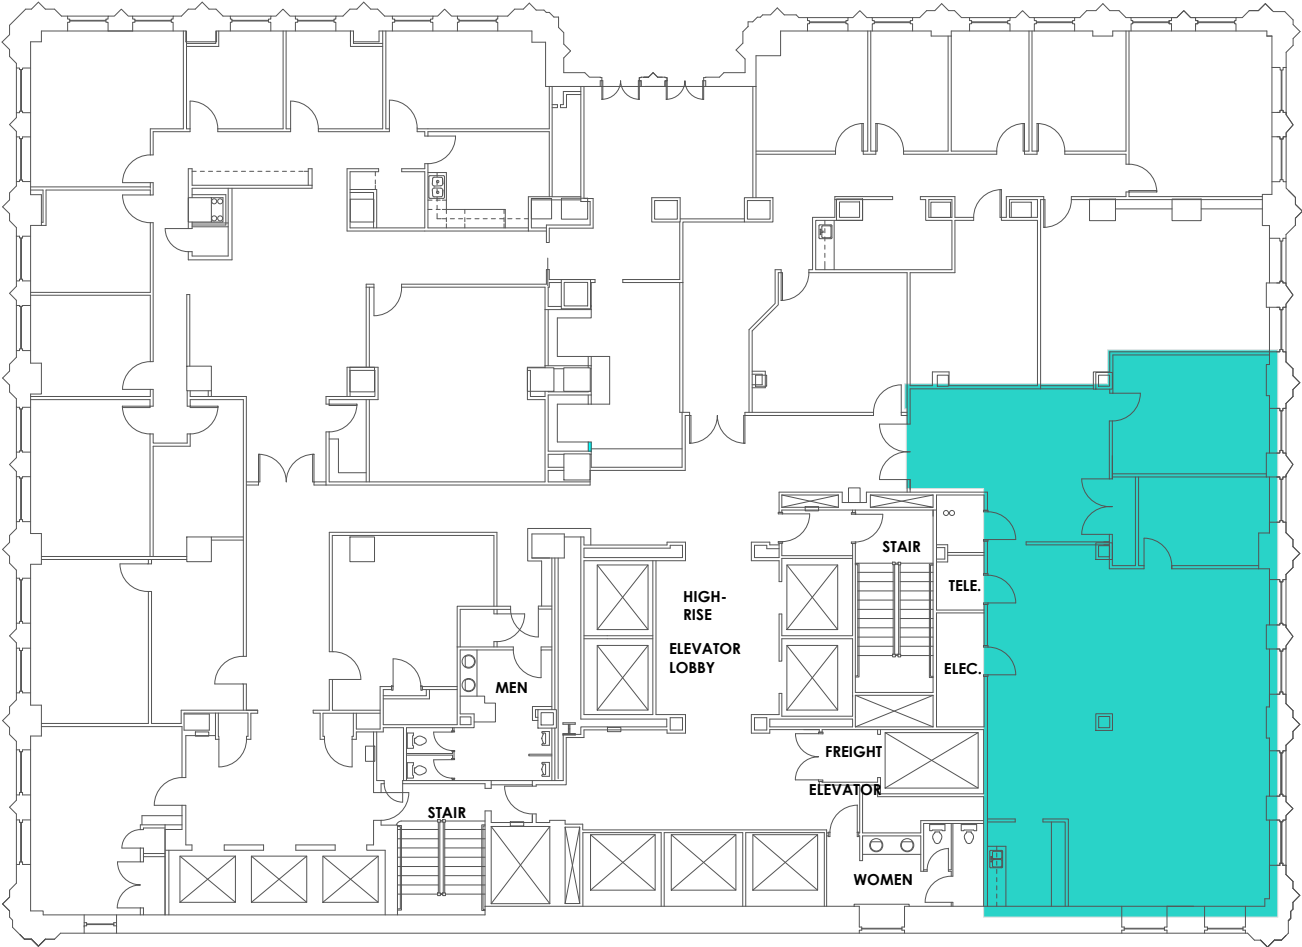

3rd FLOOR PLAN

FOURTH STREET

BOSTON AVENUE

SUITE
330

2,504
SQFT

401 SOUTH BOSTON AVENUE
TULSA, OKLAHOMA 74103
918-584-1414
MIDCONTINENTTOWER.COM