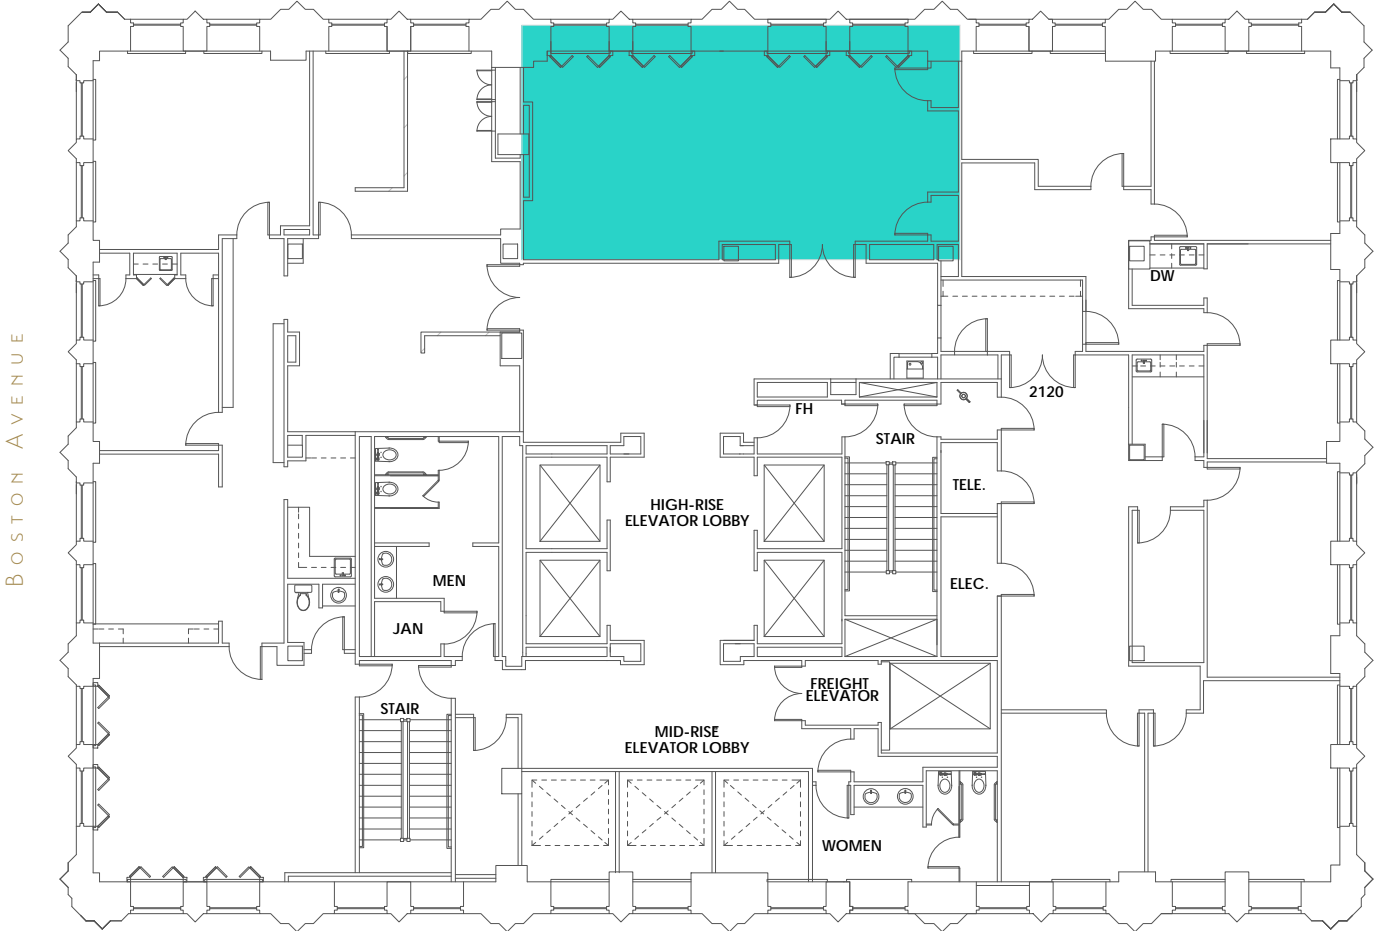

21st FLOOR PLAN

FOURTH STREET

SUITE  
**2125**  

---

**1,034**  
 SQFT

401 SOUTH BOSTON AVENUE  
 TULSA, OKLAHOMA 74103  
 918-584-1414  
[MIDCONTINENTTOWER.COM](http://MIDCONTINENTTOWER.COM)