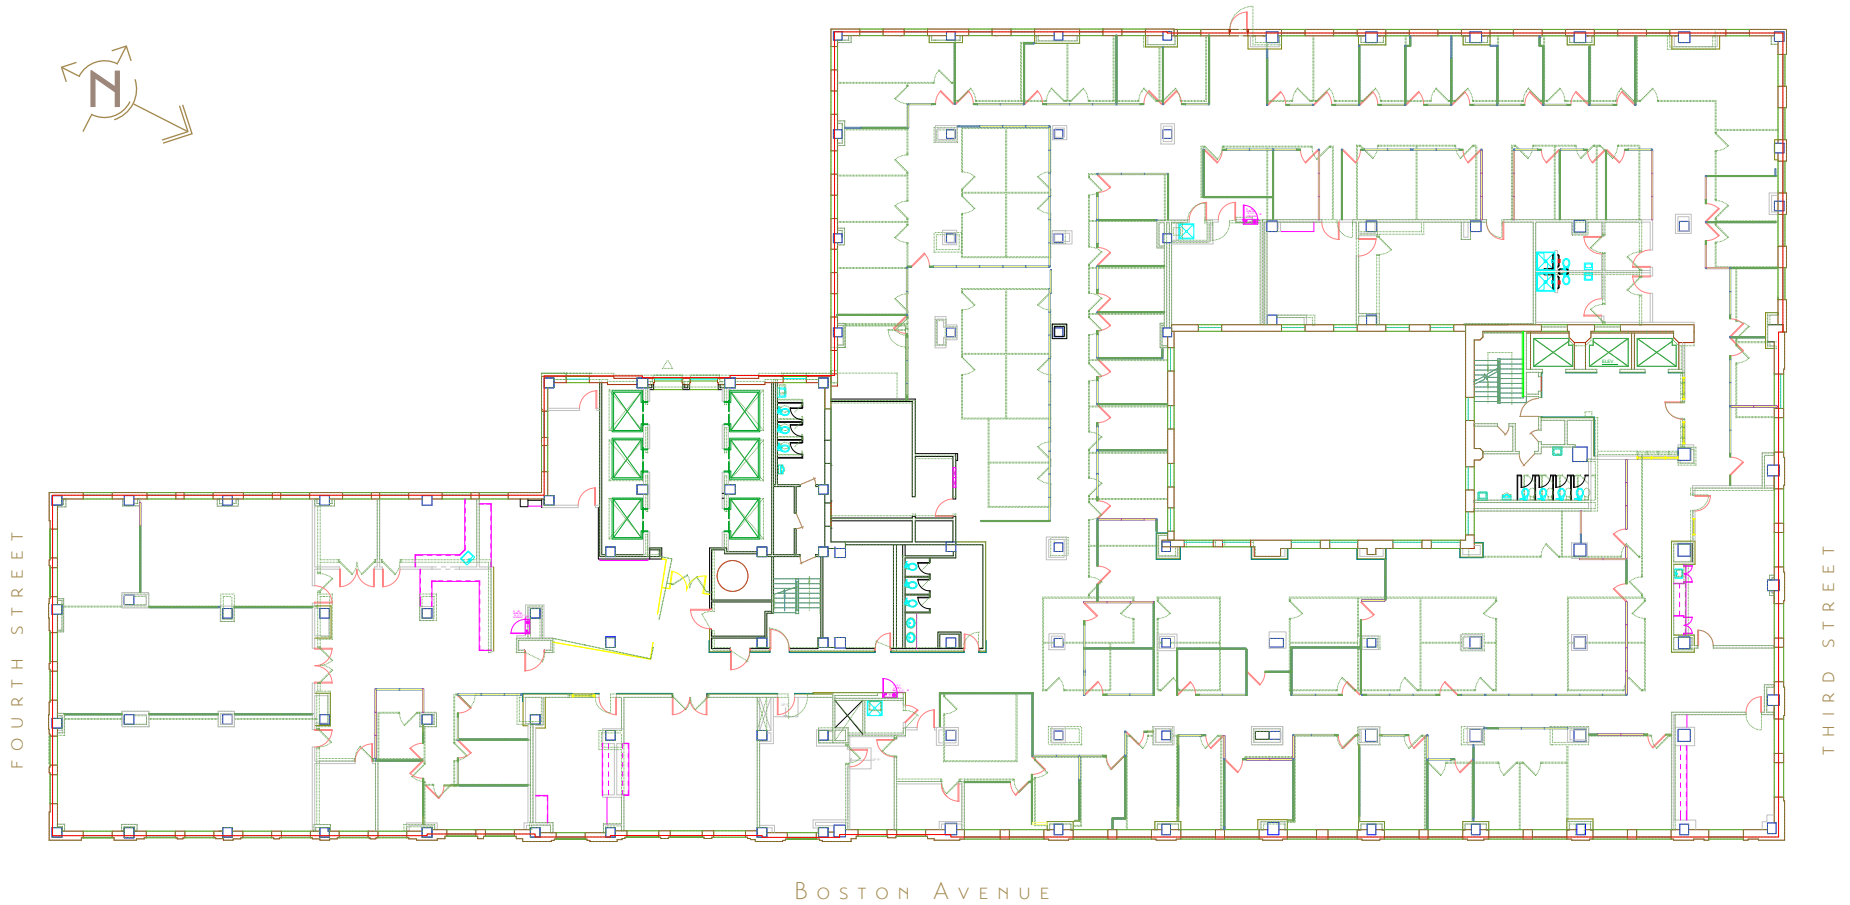

6TH FLOOR PLAN

SUITE
600
27,073
SQFT

320 SOUTH BOSTON AVENUE
TULSA, OKLAHOMA 74103
918-584-1414
320BUILDING.COM