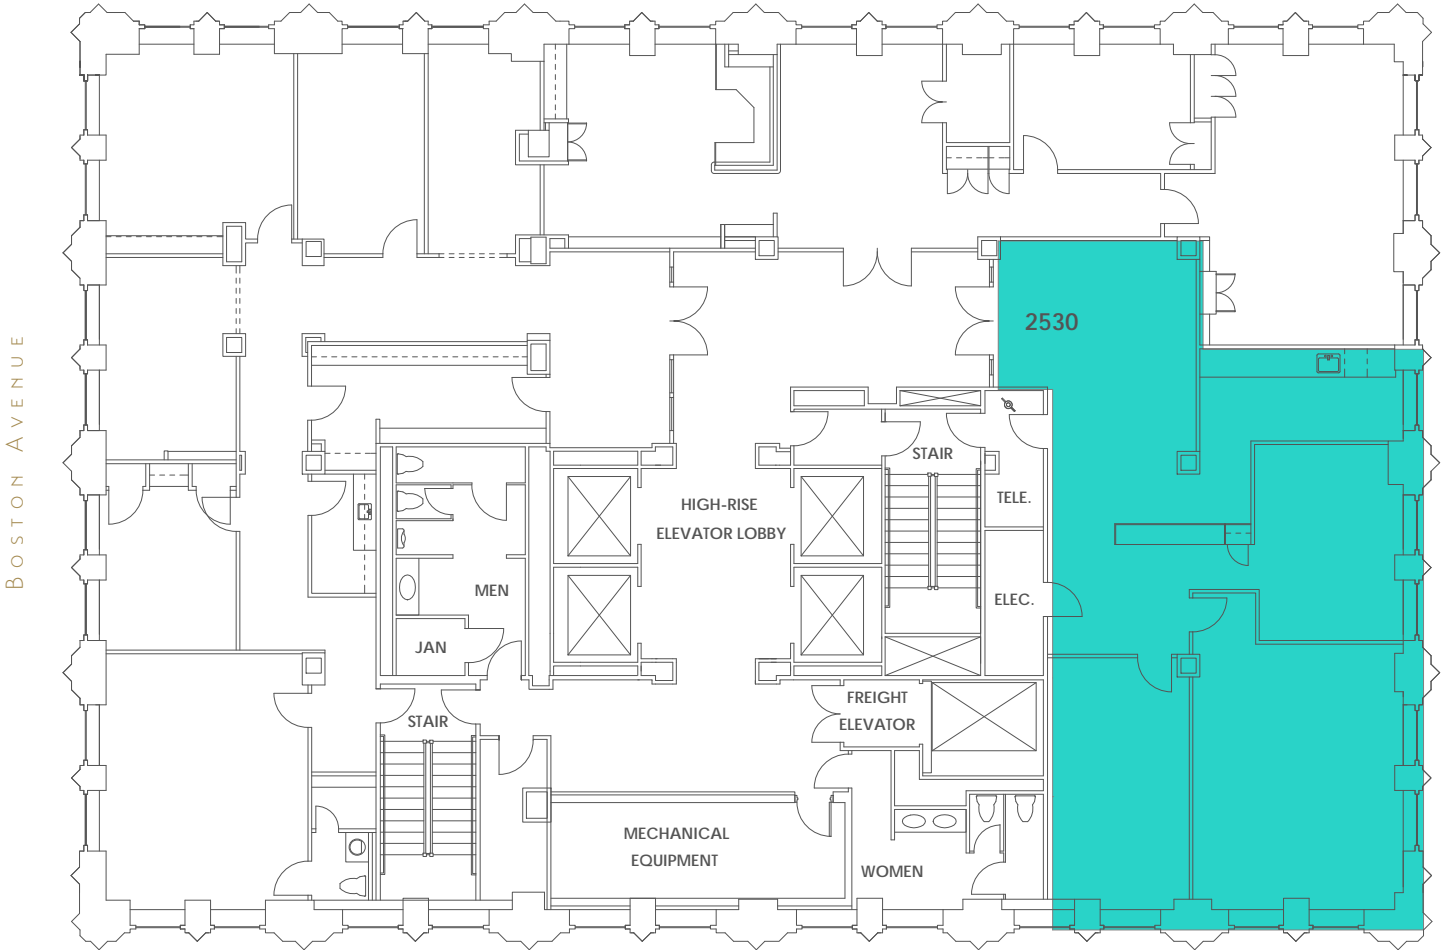

25TH FLOOR PLAN

FOURTH STREET

SUITE
2530
2,233
SQFT

401 SOUTH BOSTON AVENUE
TULSA, OKLAHOMA 74103
918-584-1414
MIDCONTINENTTOWER.COM