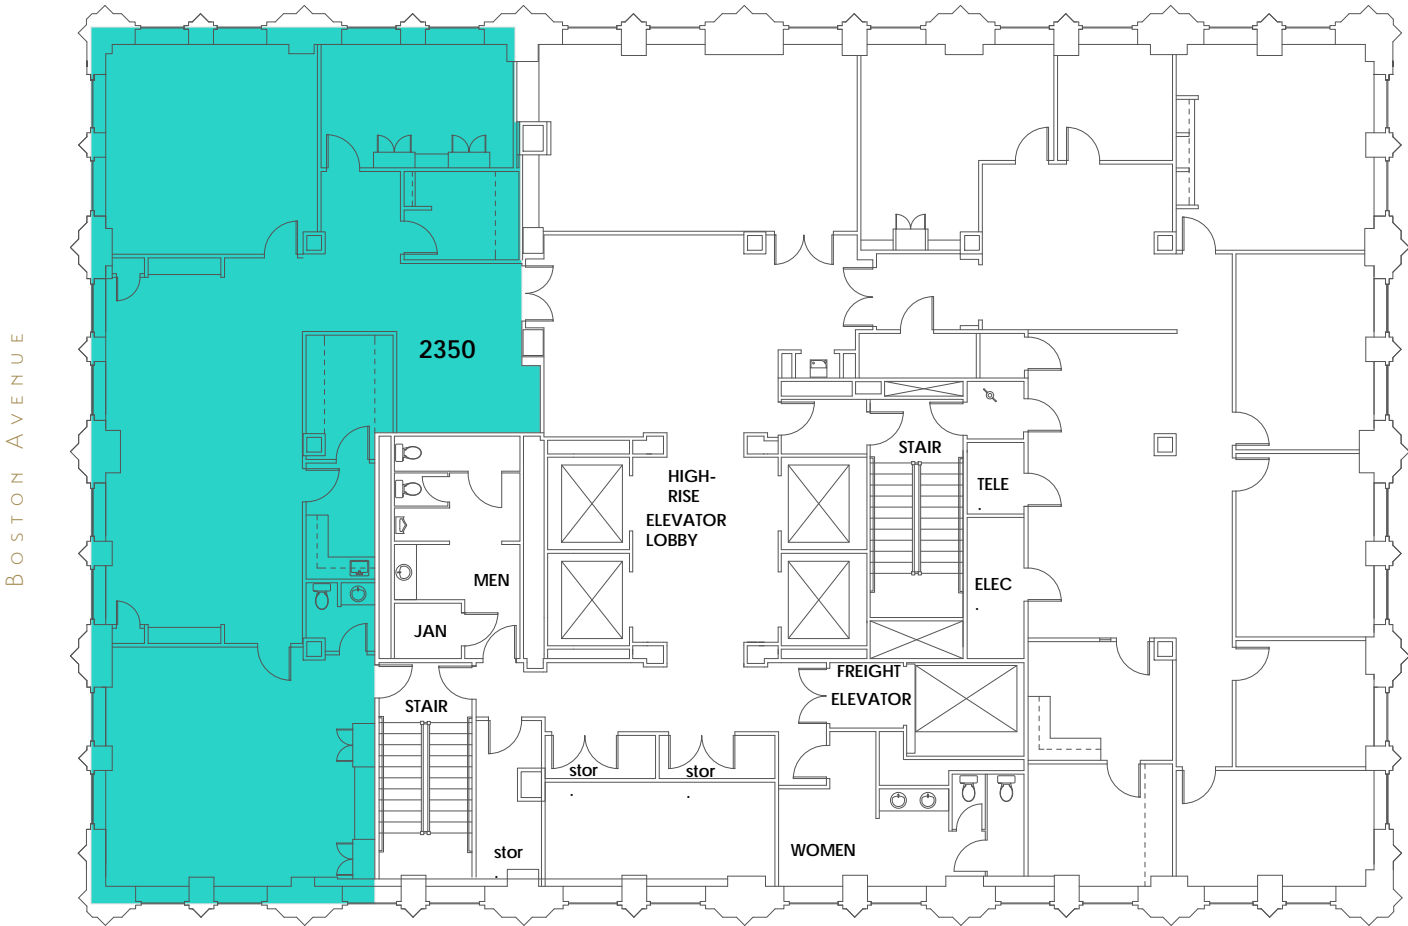

23rd FLOOR PLAN

FOURTH STREET

SUITE
2350
3,040
SQFT

401 SOUTH BOSTON AVENUE
TULSA, OKLAHOMA 74103
918-584-1414
MIDCONTINENTTOWER.COM