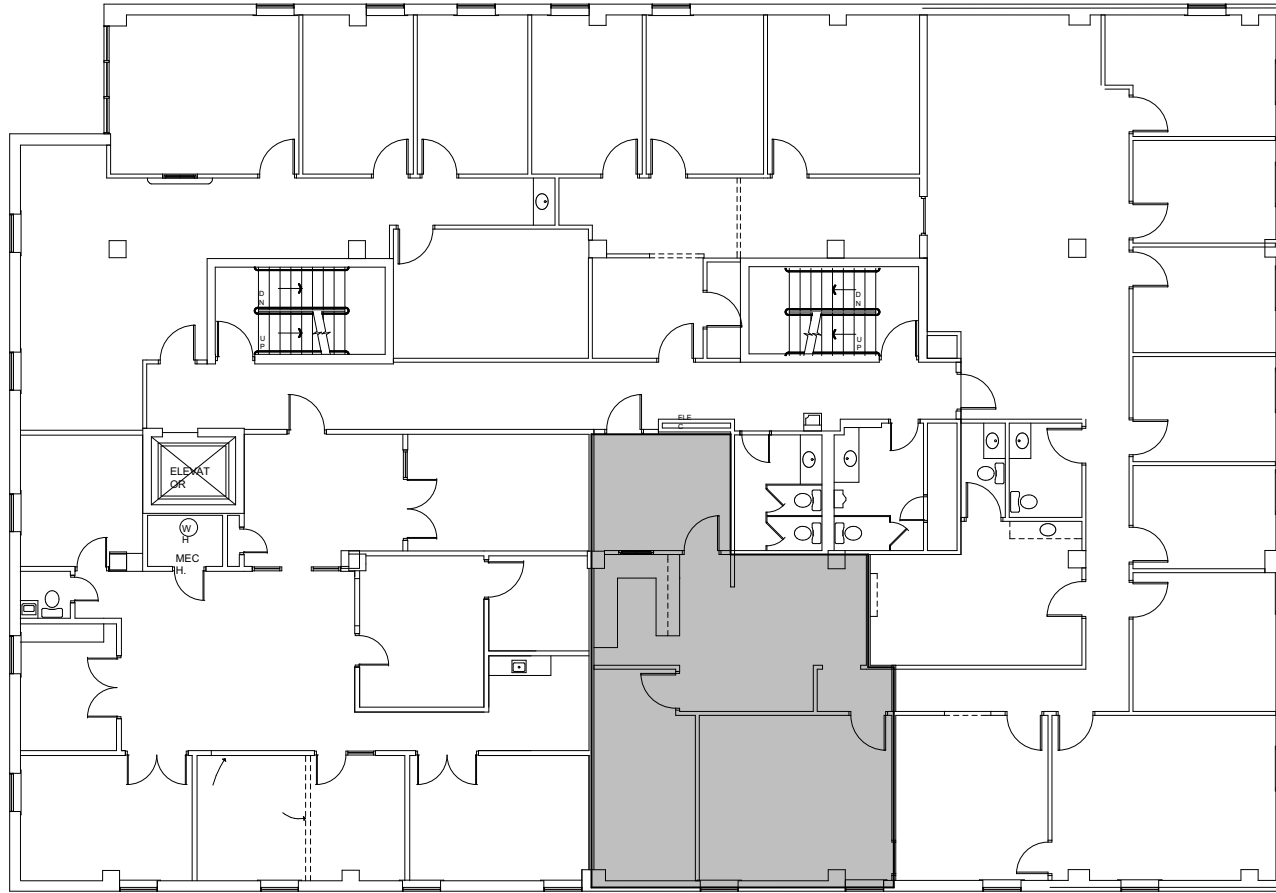

1560 East 21st Street

21st Street

SUITE
210

969
SQFT

1560 East 21st Street
TULSA, OKLAHOMA 74104
918-747-2200
BAMproperties.com