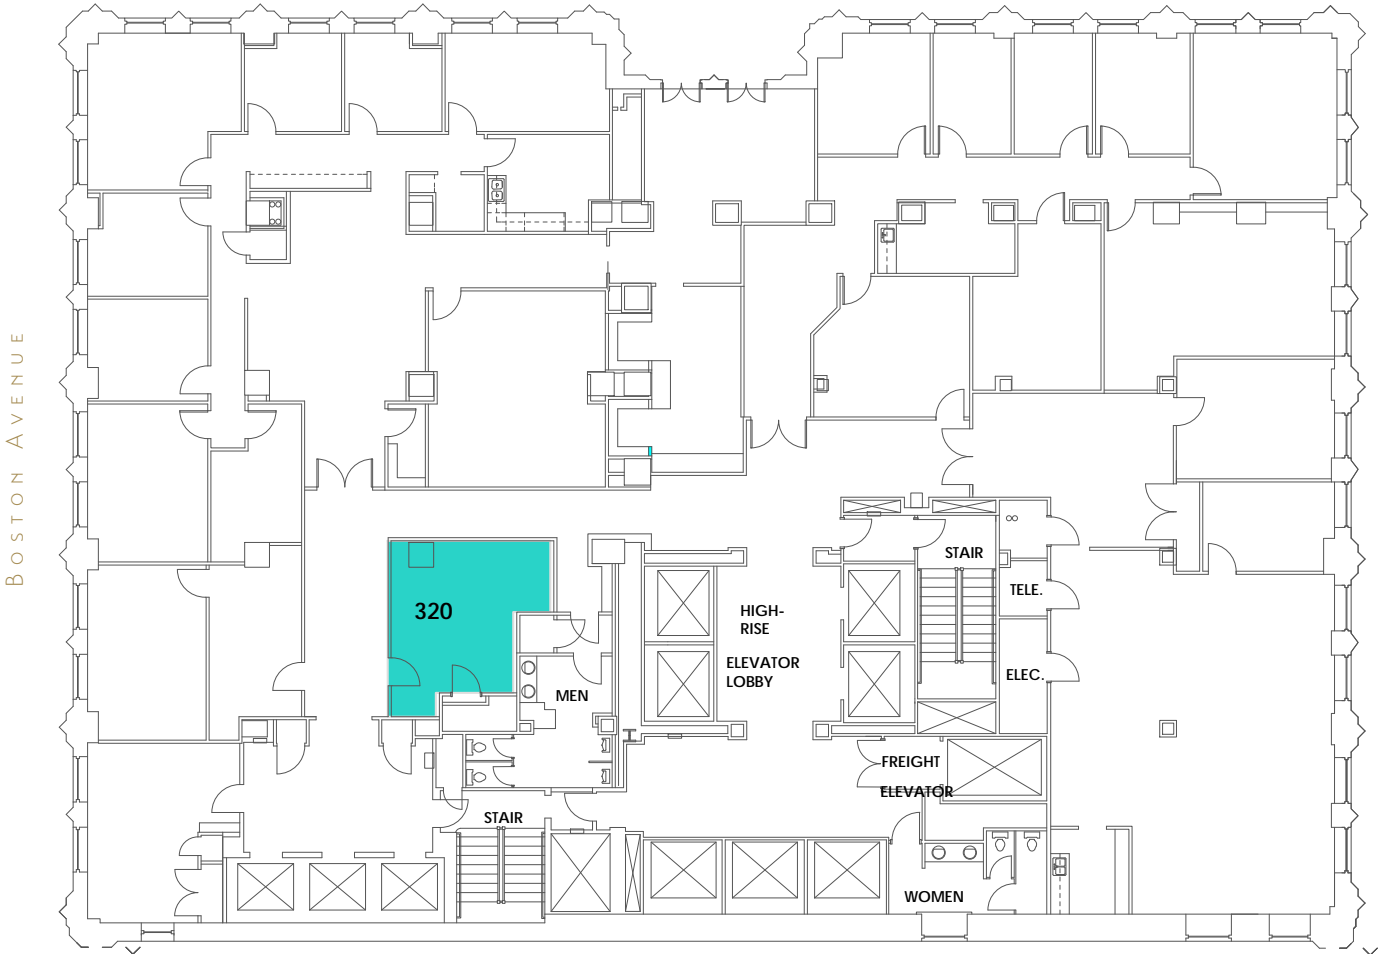

3rd FLOOR PLAN

FOURTH STREET

SUITE
320

318
SQFT

401 SOUTH BOSTON AVENUE
TULSA, OKLAHOMA 74103
918-584-1414
MIDCONTINENTTOWER.COM