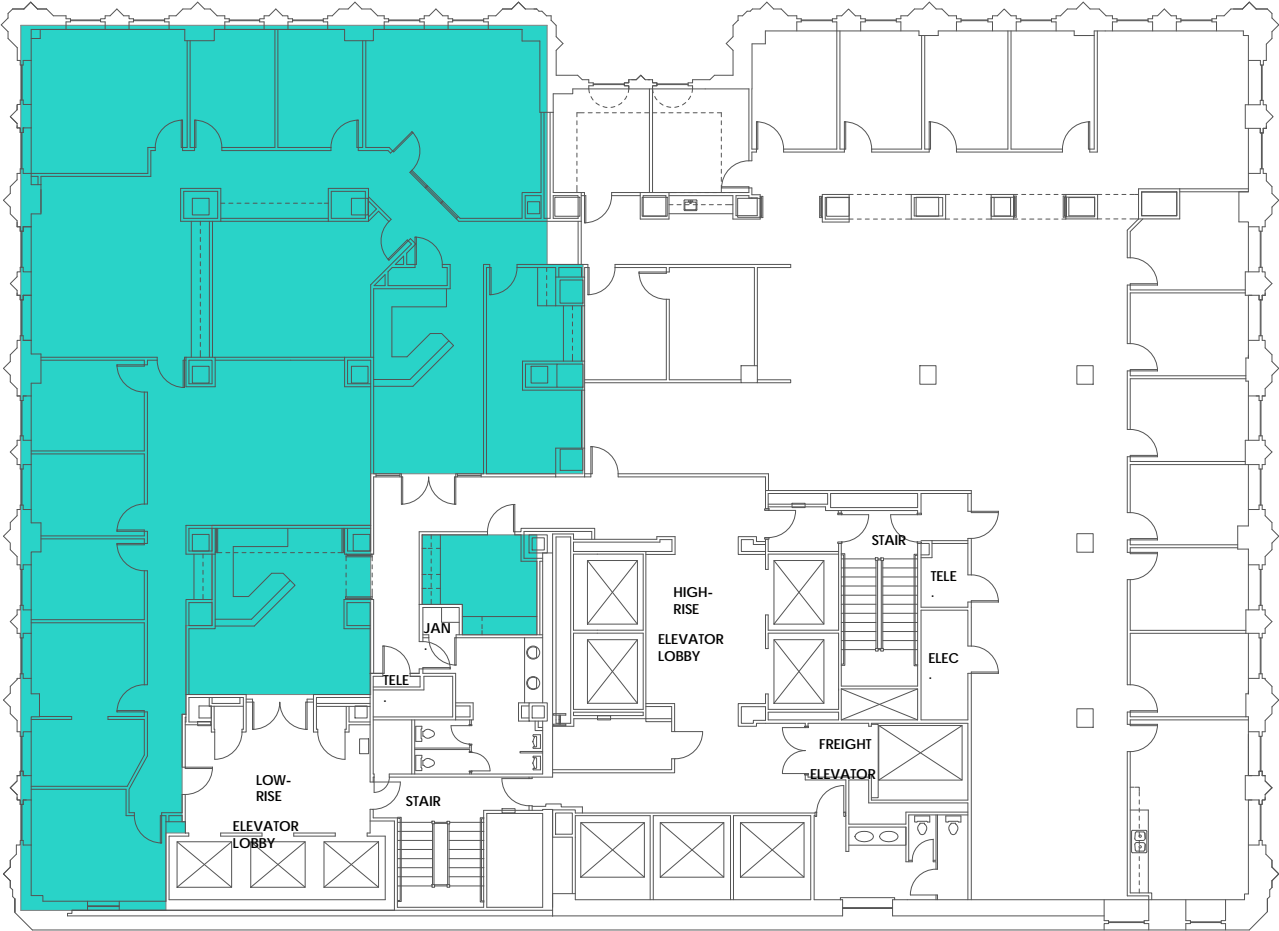

8TH FLOOR PLAN

FOURTH STREET

BOSTON AVENUE

SUITE
800

5,303
 SQFT

401 SOUTH BOSTON AVENUE
 TULSA, OKLAHOMA 74103
 918-584-1414
MIDCONTINENTTOWER.COM