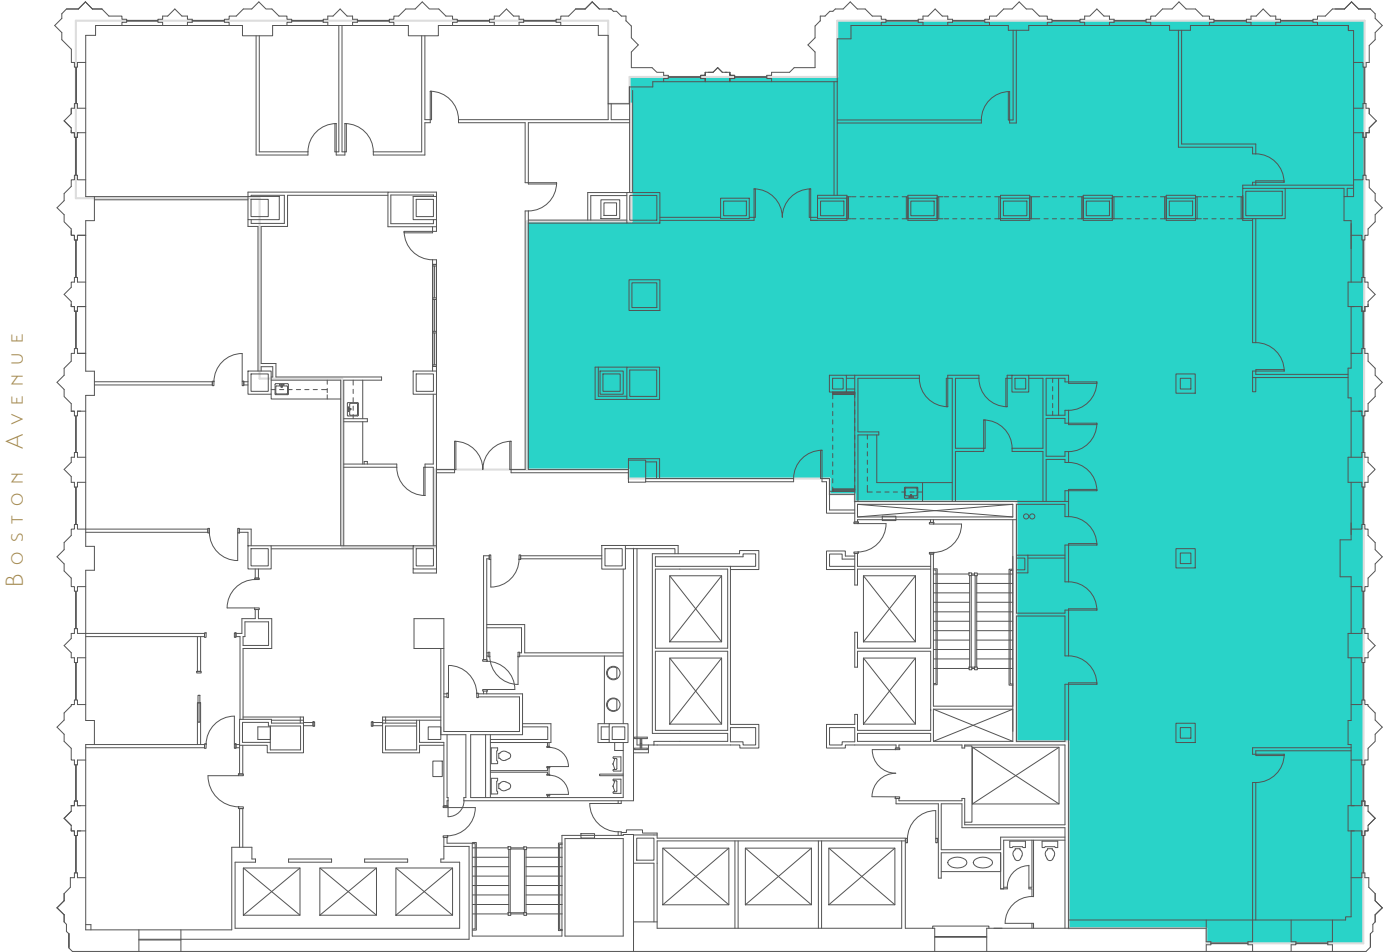

7TH FLOOR PLAN

FOURTH STREET

BOSTON AVENUE

SUITE  
**750**  
7,053  
SQFT

401 SOUTH BOSTON AVENUE  
TULSA, OKLAHOMA 74103  
918-584-1414  
[MIDCONTINENTTOWER.COM](http://MIDCONTINENTTOWER.COM)