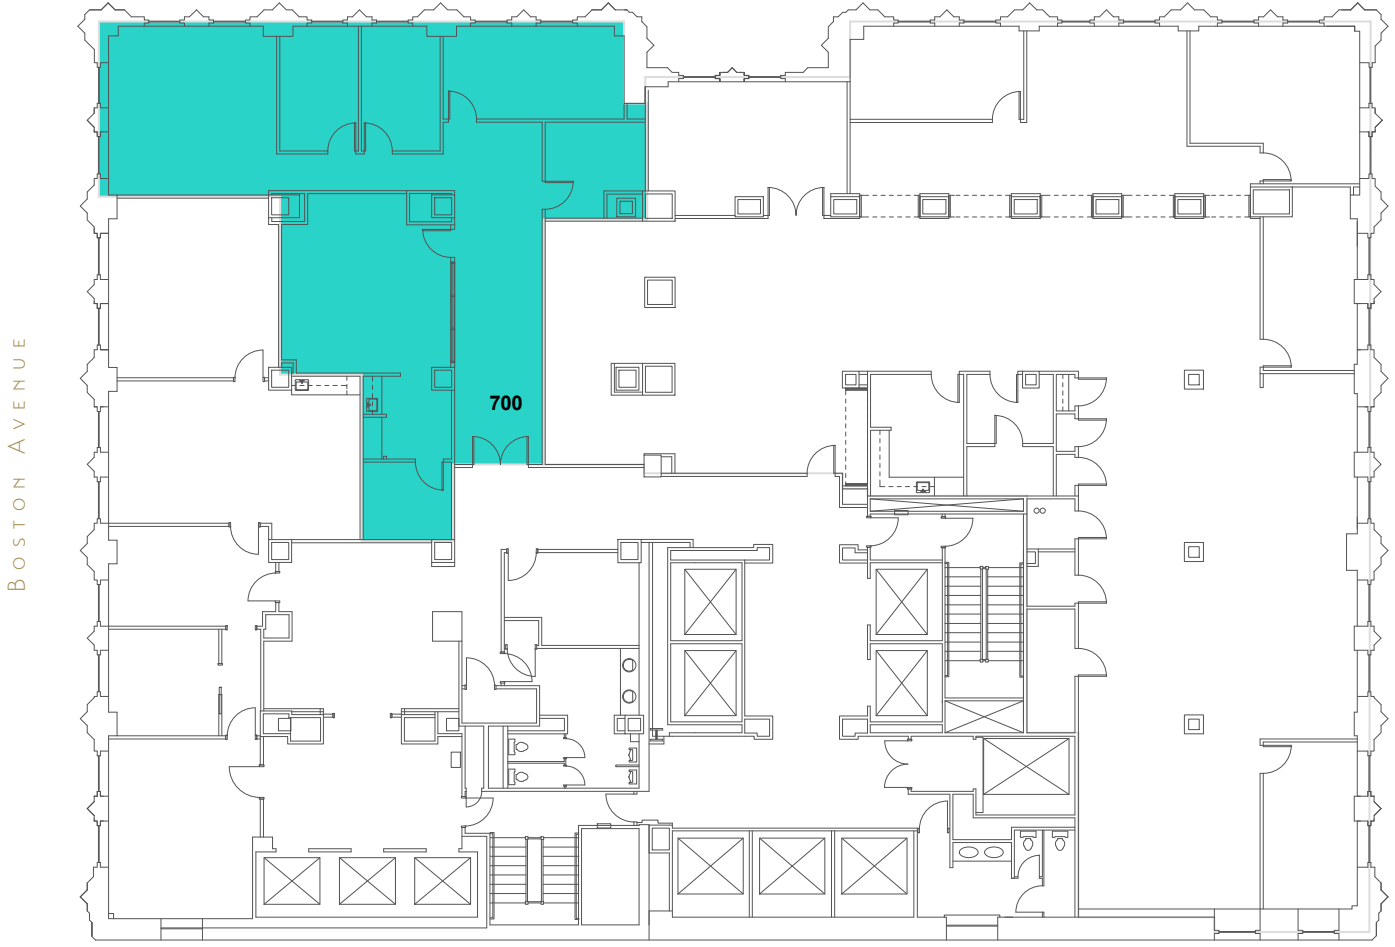

7TH FLOOR PLAN

FOURTH STREET

BOSTON AVENUE

700

SUITE  
**700**  
2,401  
SQFT

401 SOUTH BOSTON AVENUE  
TULSA, OKLAHOMA 74103  
918-584-1414  
[MIDCONTINENTTOWER.COM](http://MIDCONTINENTTOWER.COM)