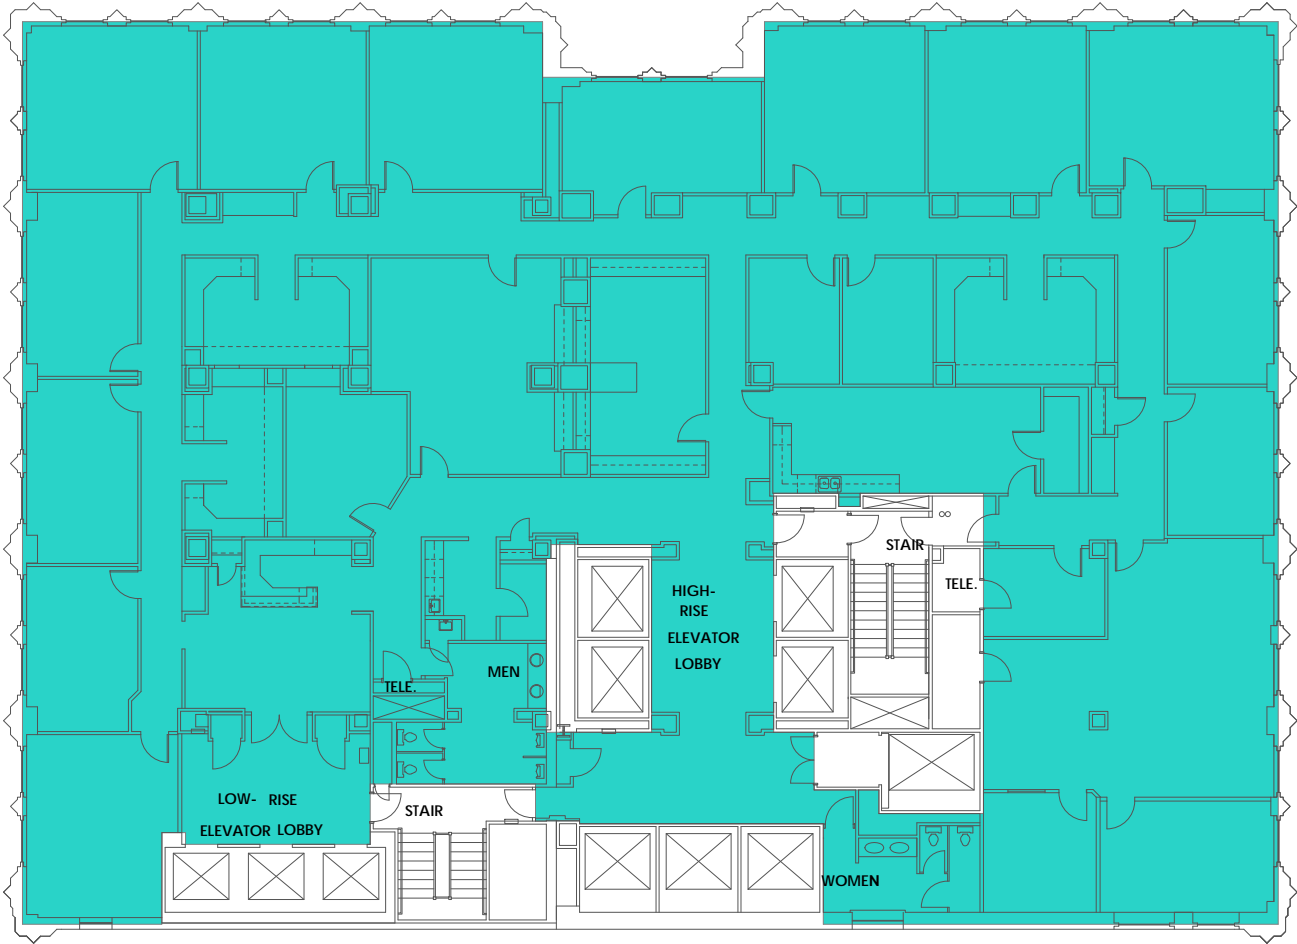

6th FLOOR PLAN

FOURTH STREET

BOSTON AVENUE

SUITE  
**600**  

---

**11,955**  
 SQFT

401 SOUTH BOSTON AVENUE  
 TULSA, OKLAHOMA 74103  
 918-584-1414  
**MIDCONTINENTTOWER.COM**