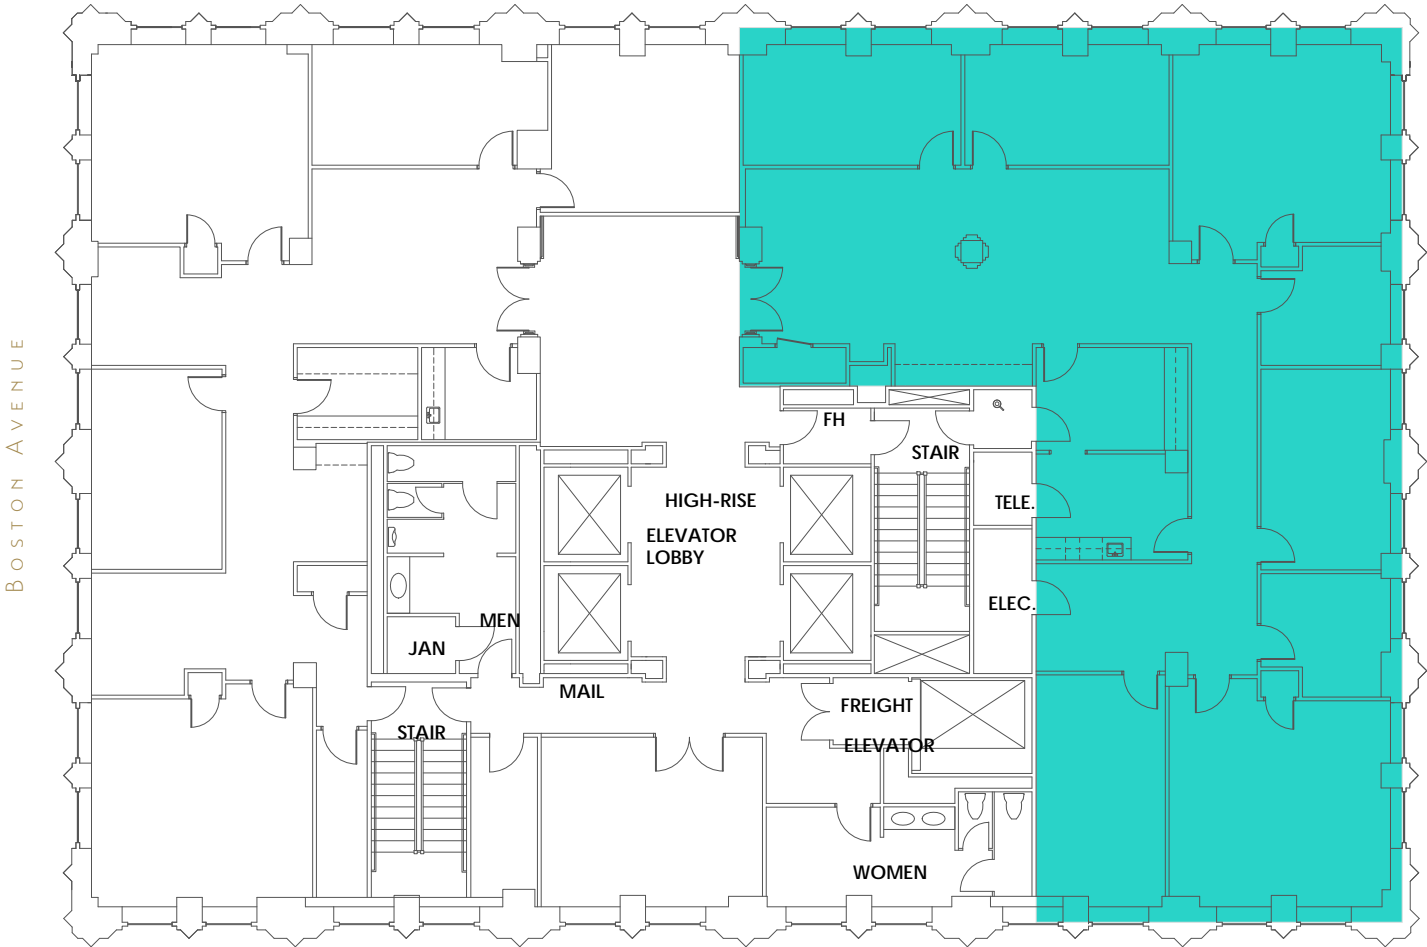

31st FLOOR PLAN

FOURTH STREET

SUITE
3150

4,066
SQFT

401 SOUTH BOSTON AVENUE
TULSA, OKLAHOMA 74103
918-584-1414
MIDCONTINENTTOWER.COM