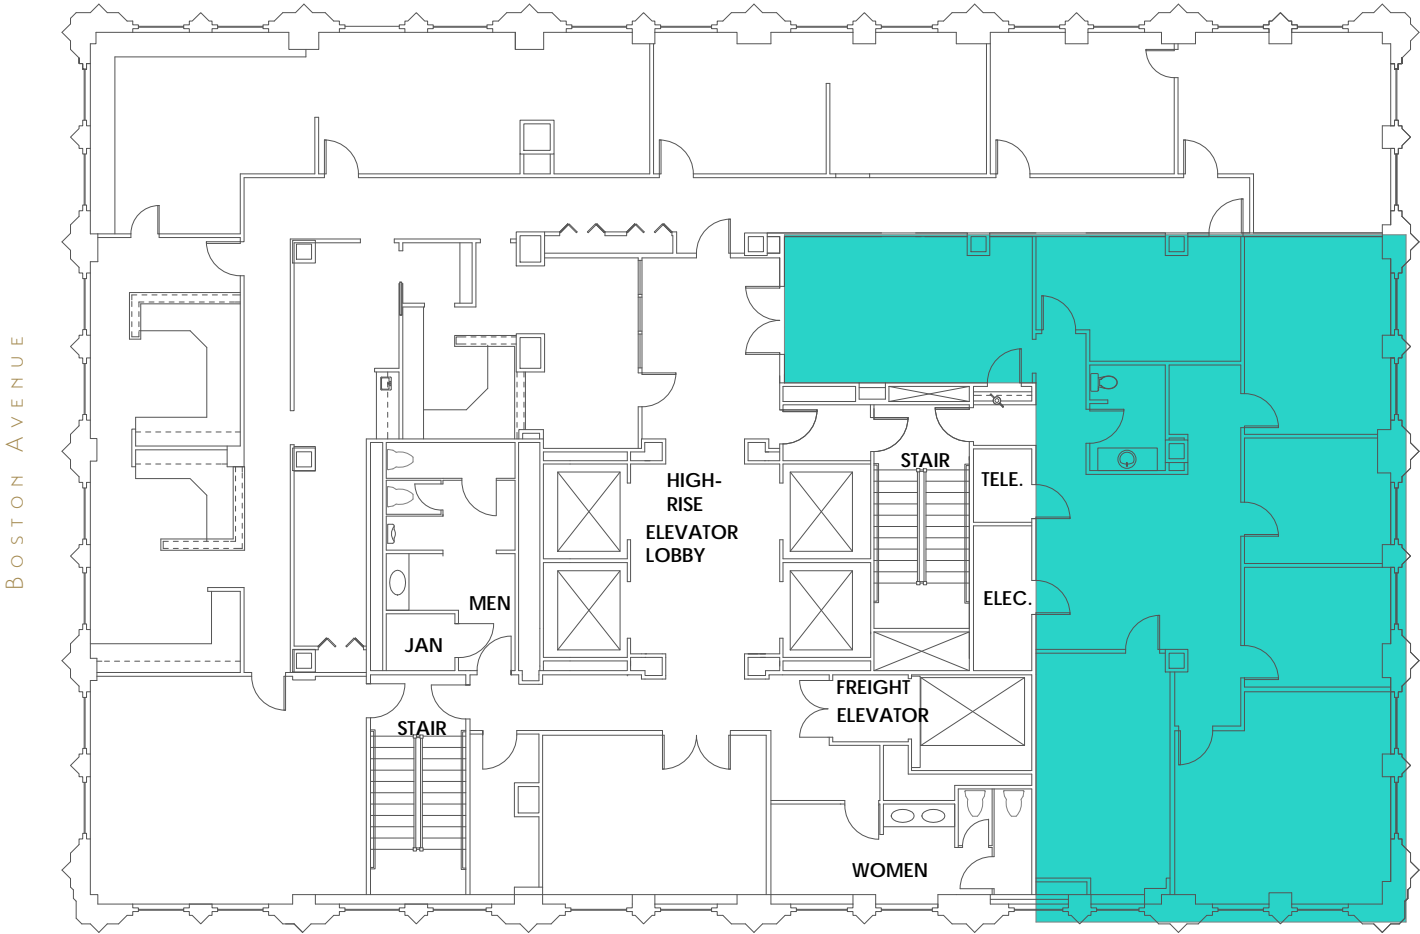

28TH FLOOR PLAN

FOURTH STREET

SUITE
2850
2,730
SQFT

401 SOUTH BOSTON AVENUE
TULSA, OKLAHOMA 74103
918-584-1414
MIDCONTINENTTOWER.COM