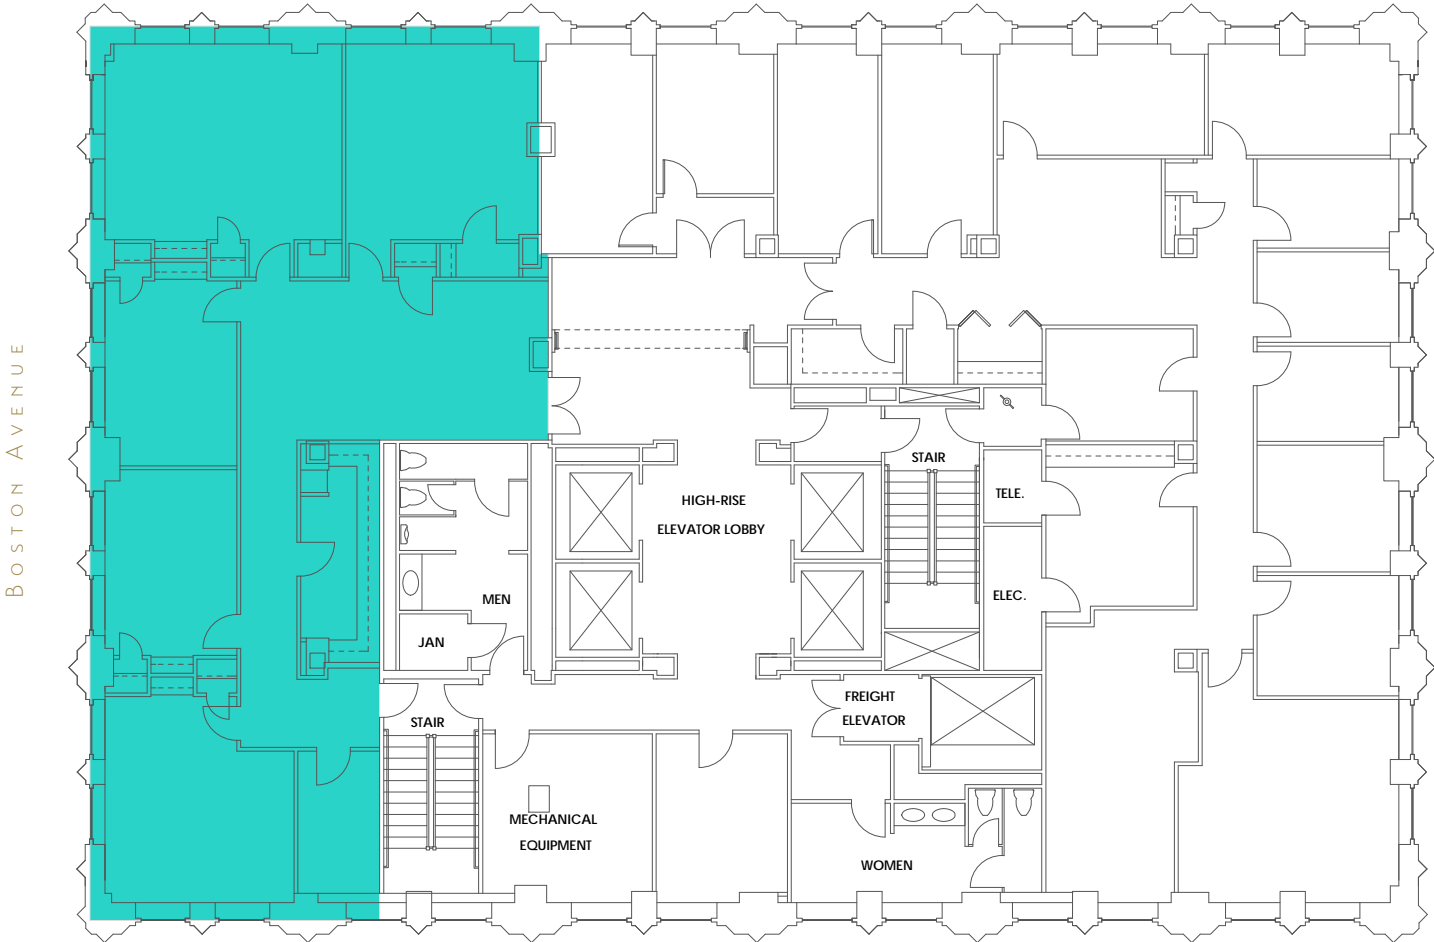

26TH FLOOR PLAN

FOURTH STREET

SUITE
2650

3,092
 SQFT

401 SOUTH BOSTON AVENUE
 TULSA, OKLAHOMA 74103
 918-584-1414
MIDCONTINENTTOWER.COM