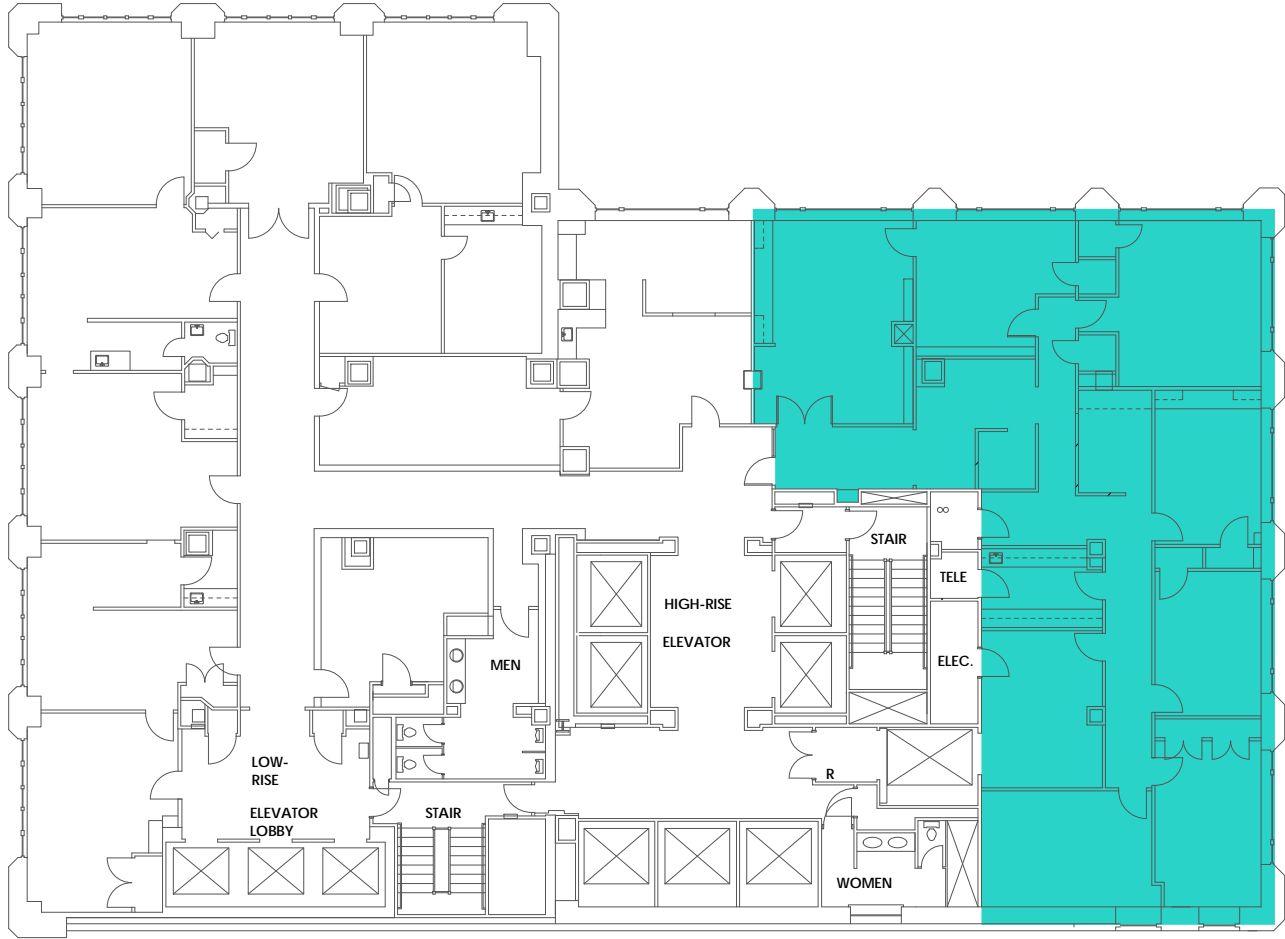

2nd FLOOR PLAN

FOURTH STREET

BOSTON AVENUE

SUITE
230

4,280
SQFT

401 SOUTH BOSTON AVENUE
TULSA, OKLAHOMA 74103
918-584-1414
MIDCONTINENTTOWER.COM