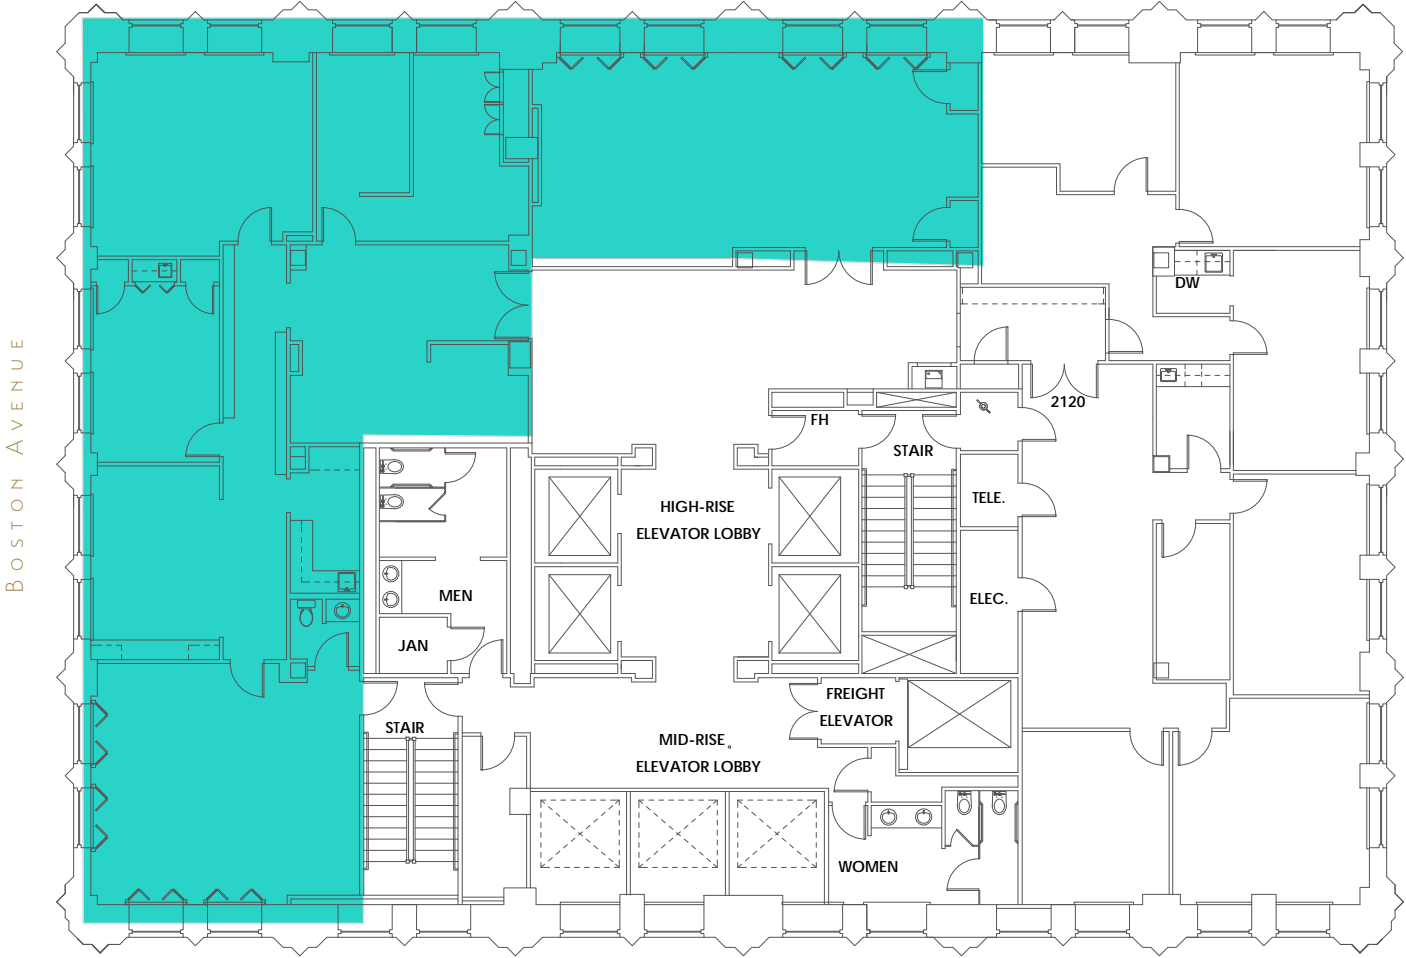

21TH FLOOR PLAN

FOURTH STREET

SUITE
2150

4,105
 SQFT

401 SOUTH BOSTON AVENUE
 TULSA, OKLAHOMA 74103
 918-584-1414
MIDCONTINENTTOWER.COM