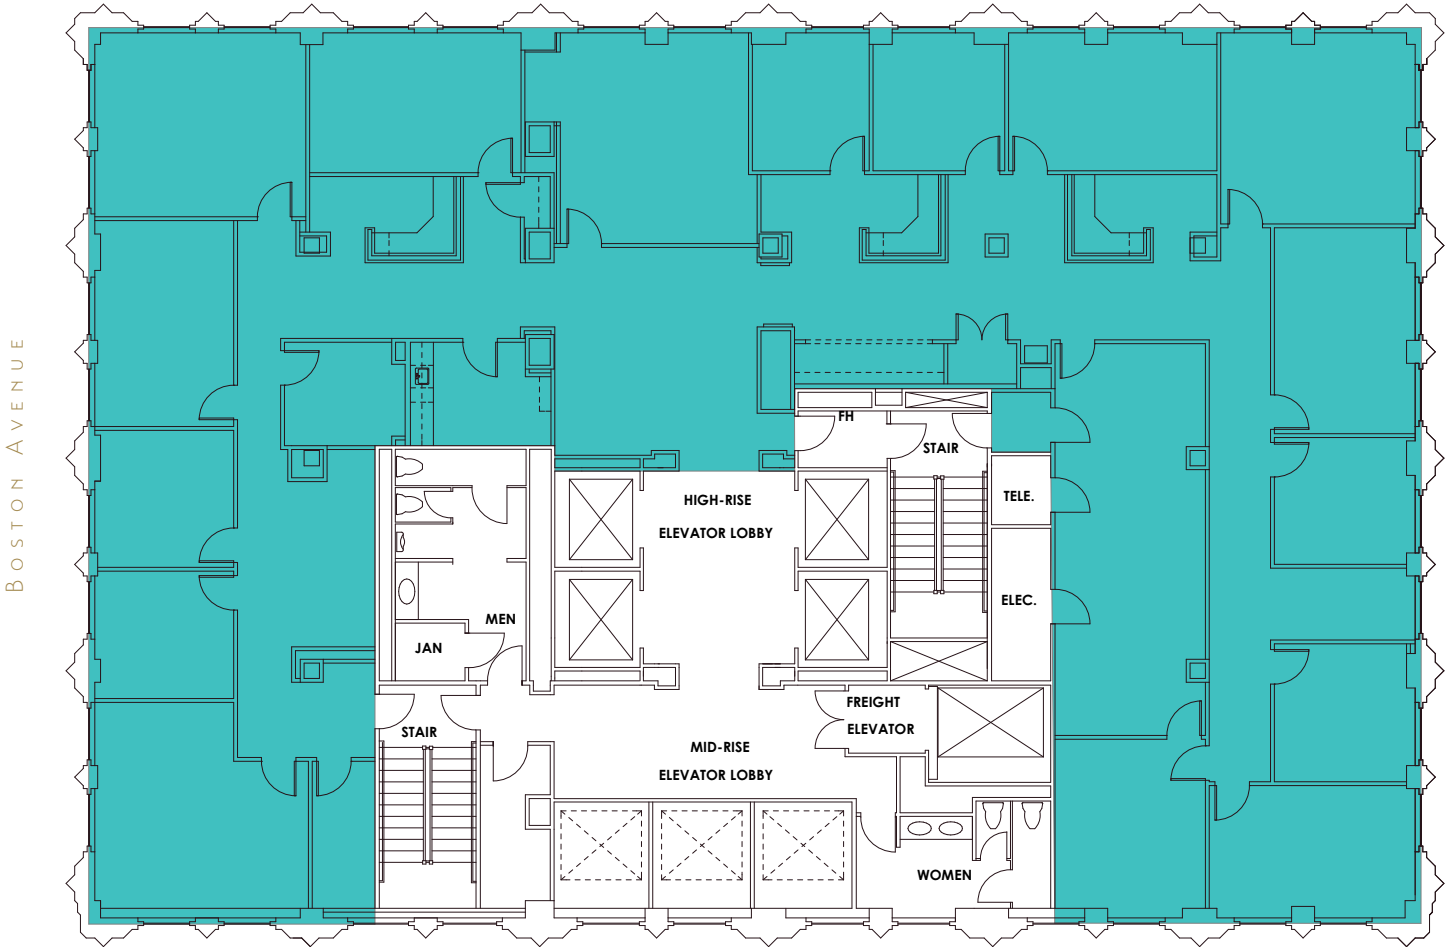

20TH FLOOR PLAN

FOURTH STREET

SUITE
2000
8,779
SQFT

401 SOUTH BOSTON AVENUE
TULSA, OKLAHOMA 74103
918-584-1414
MIDCONTINENTTOWER.COM