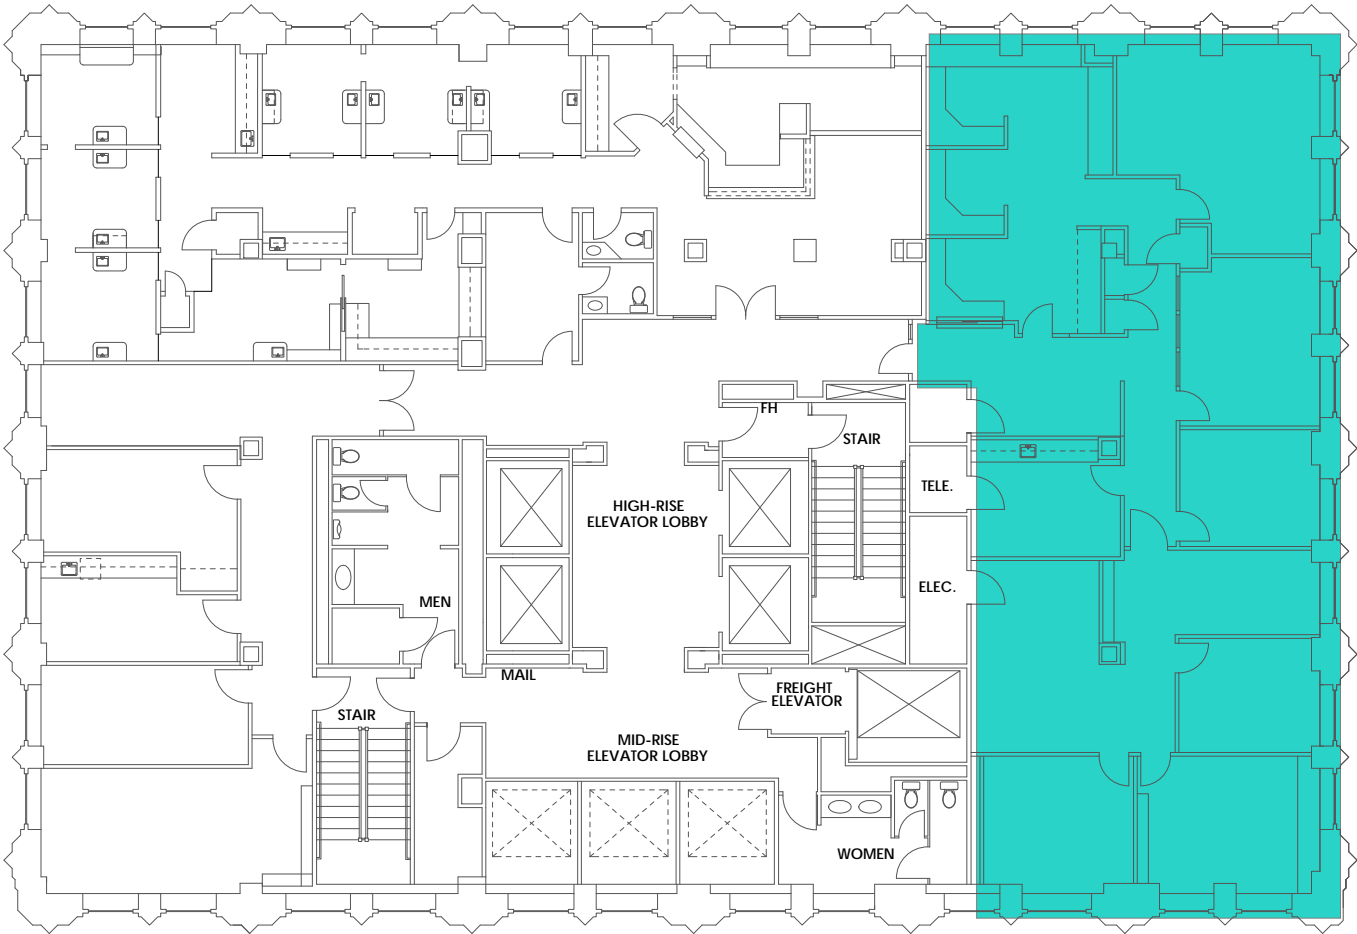

18TH FLOOR PLAN

FOURTH STREET

BOSTON AVENUE

SUITE
1810

3,286
 SQFT

401 SOUTH BOSTON AVENUE
 TULSA, OKLAHOMA 74103
 918-584-1414
MIDCONTINENTTOWER.COM