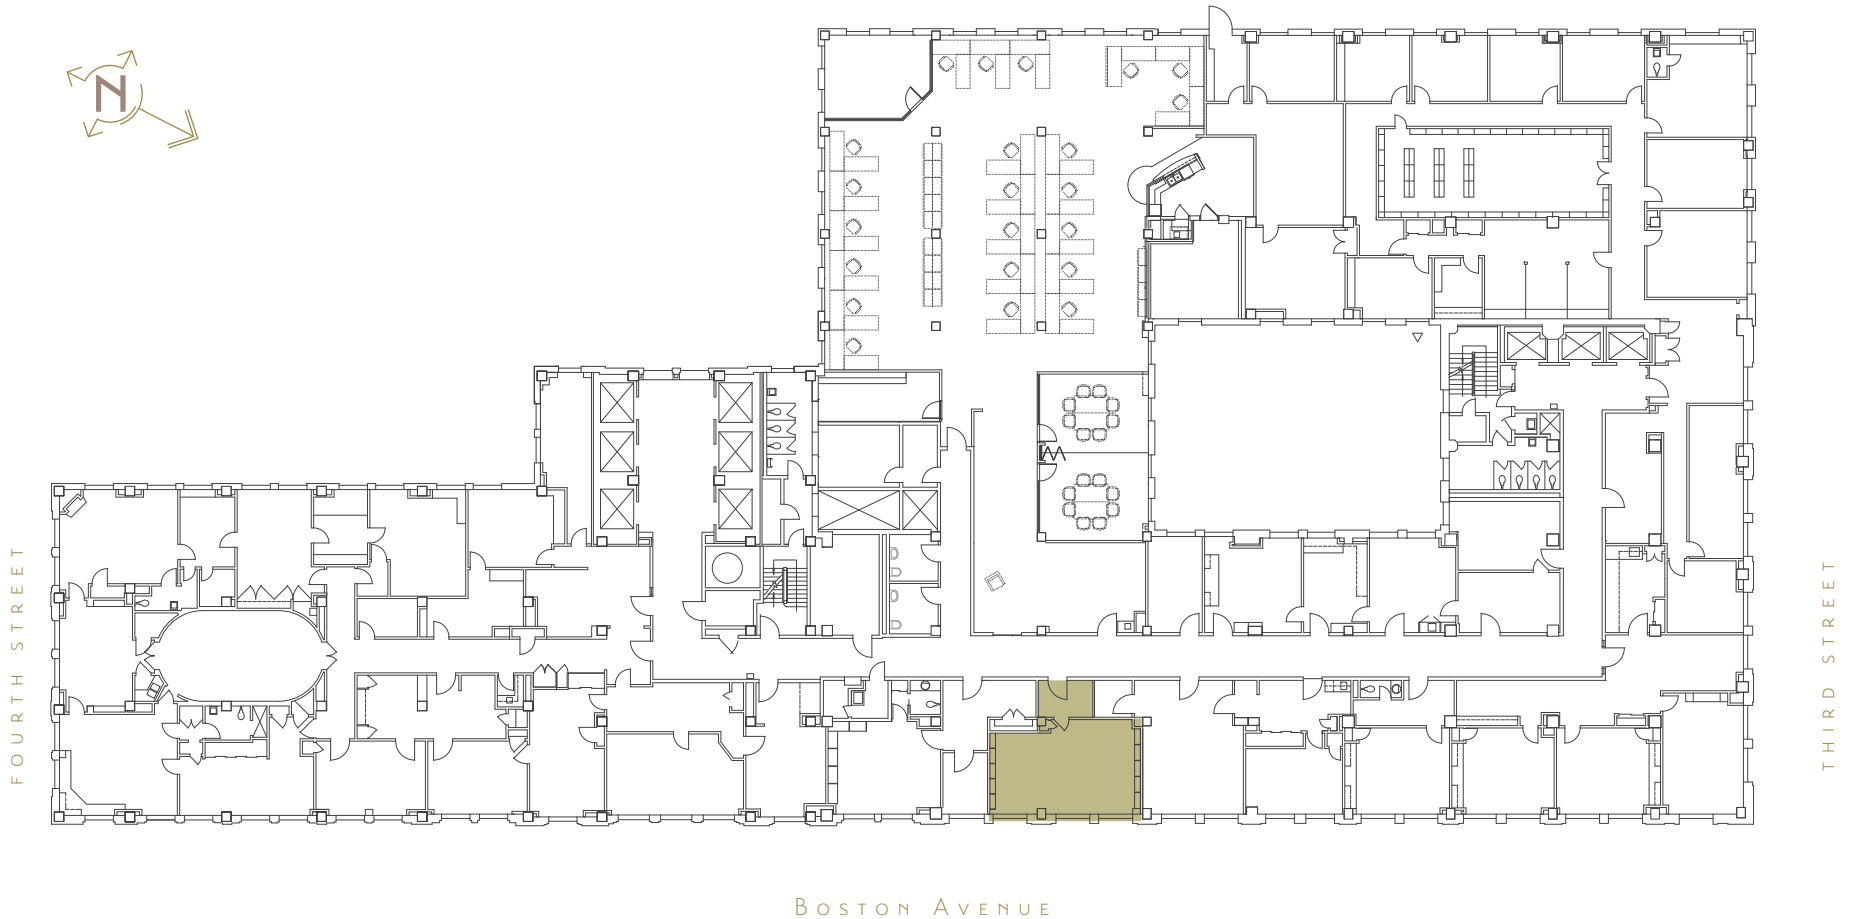

8TH FLOOR PLAN

SUITE  
**814**

**632**

SQFT

320 SOUTH BOSTON AVENUE  
TULSA, OKLAHOMA 74103

918-584-1414

**320BUILDING.COM**