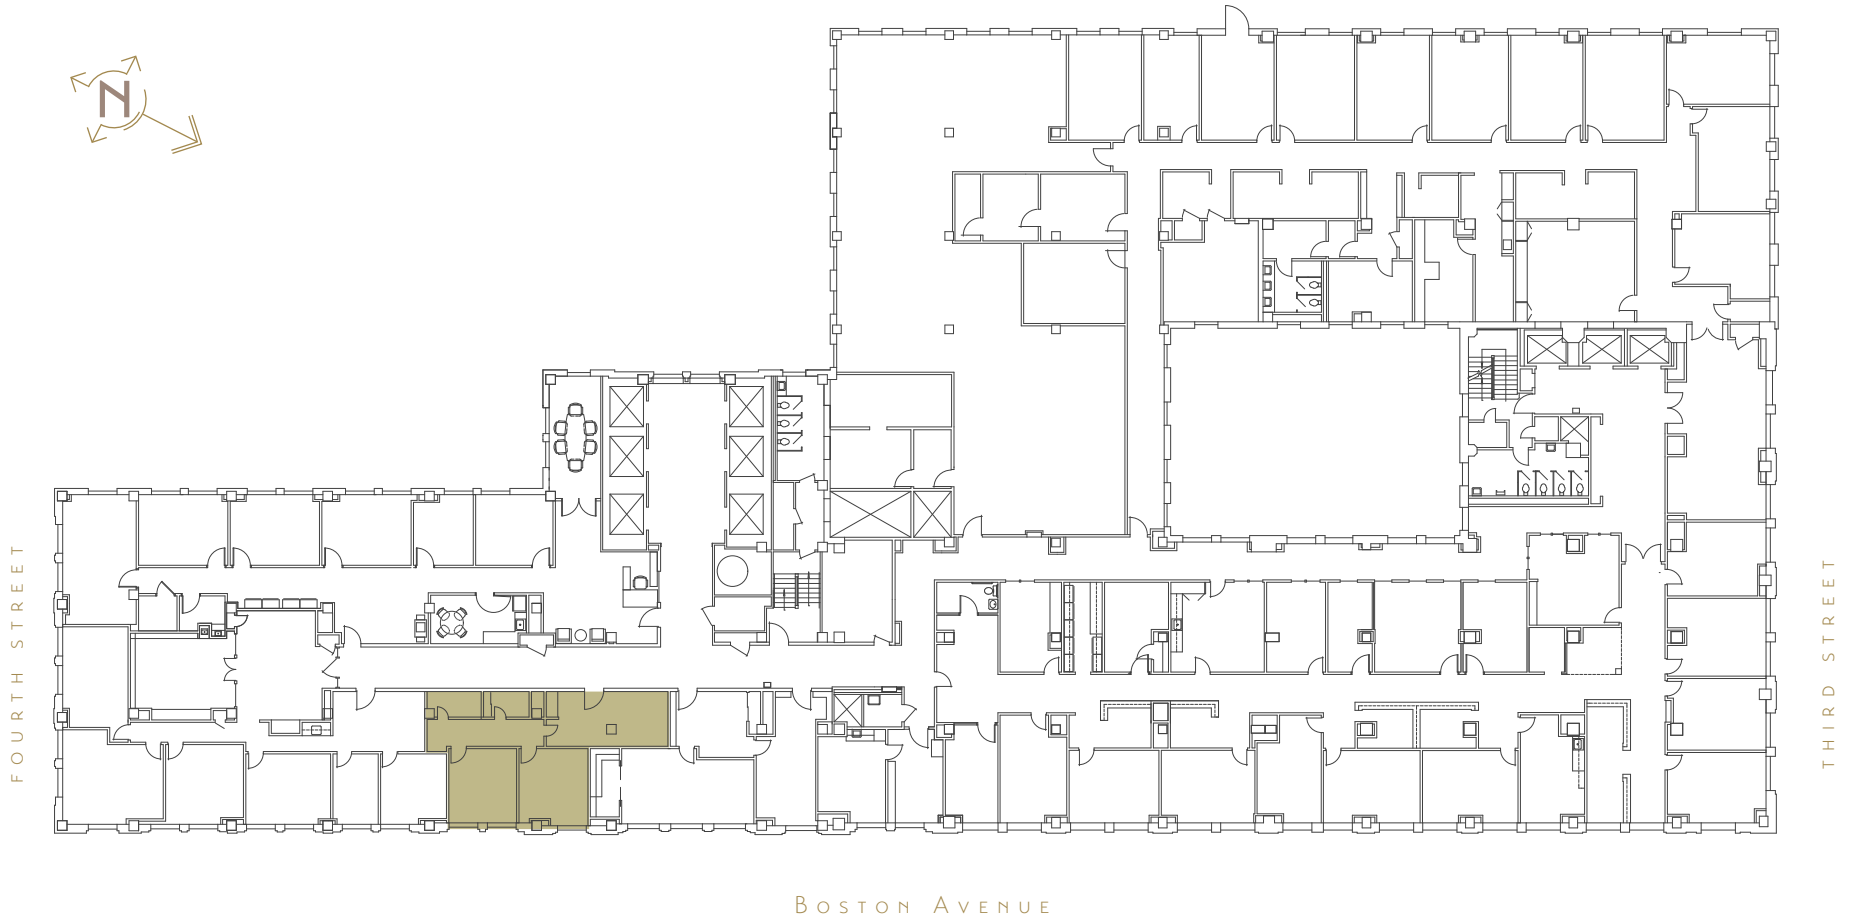

7TH FLOOR PLAN

SUITE
715

901
SQFT

320 SOUTH BOSTON AVENUE
TULSA, OKLAHOMA 74103
918-584-1414
320BUILDING.COM