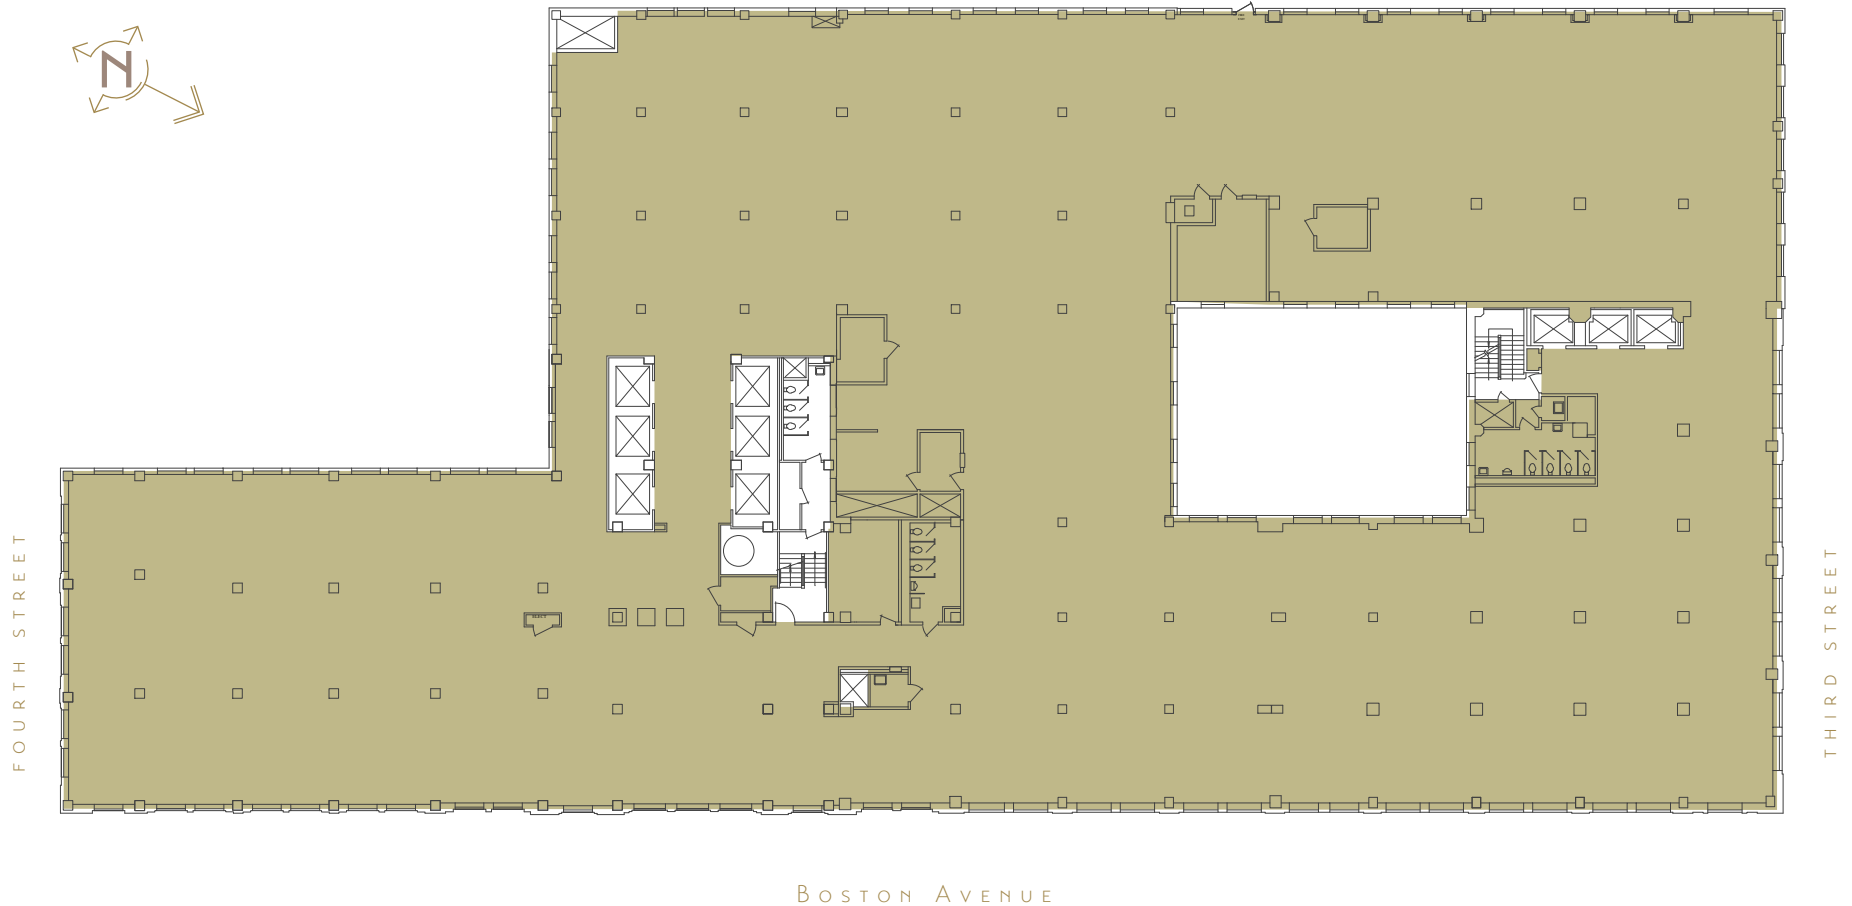

5TH FLOOR PLAN

SUITE
500

32,457
SQFT

320 SOUTH BOSTON AVENUE
TULSA, OKLAHOMA 74103
918-584-1414
320BUILDING.COM