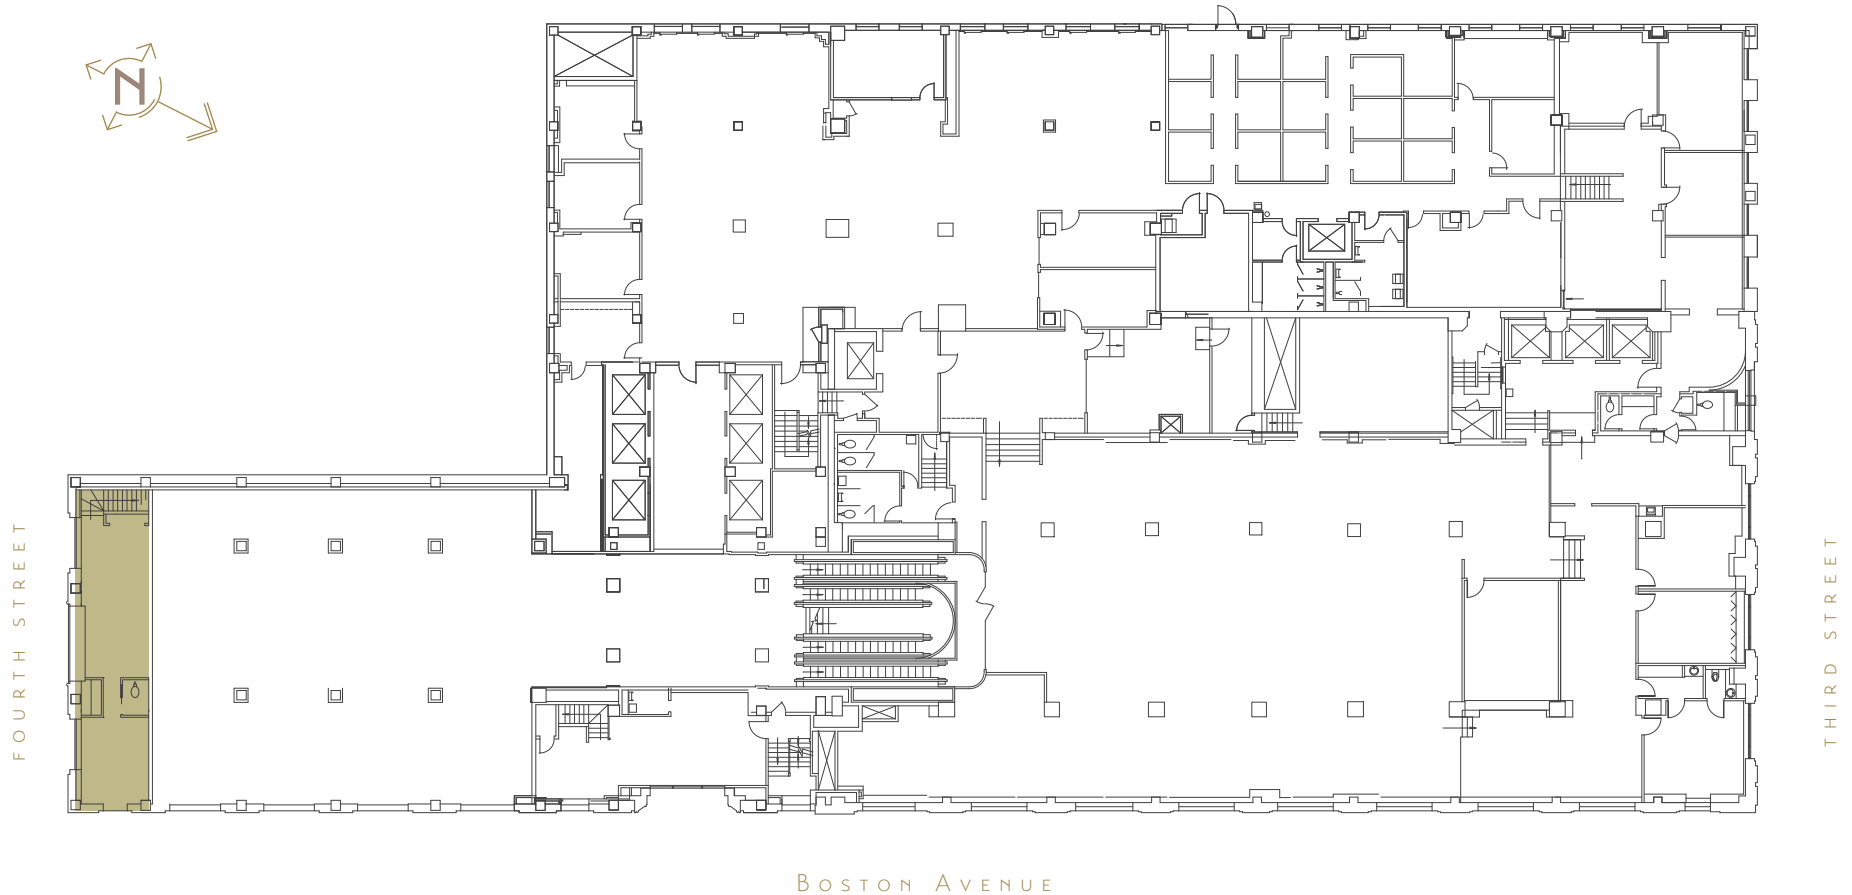

2nd FLOOR PLAN

SUITE  
**202**  
879  
SQFT

320 SOUTH BOSTON AVENUE  
TULSA, OKLAHOMA 74103  
918-584-1414  
**320BUILDING.COM**