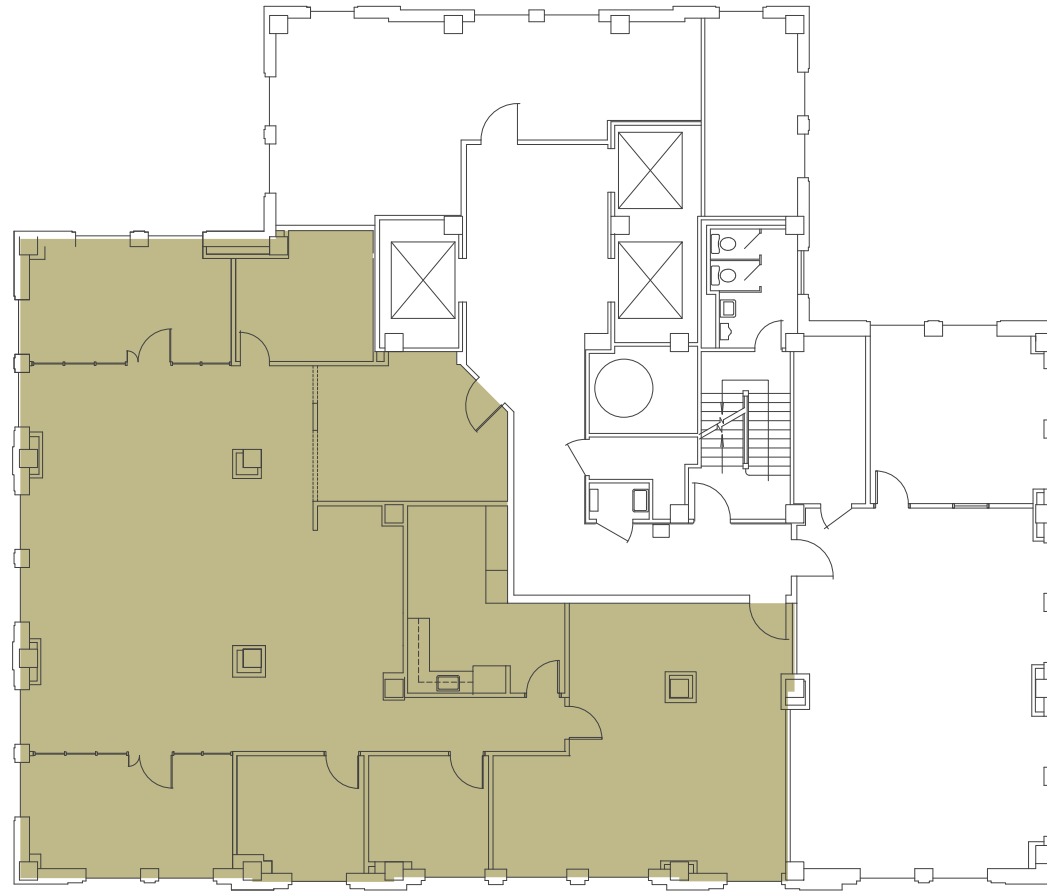

14TH FLOOR PLAN

FOURTH STREET

THIRD STREET

BOSTON AVENUE

SUITE
1400
4,146
SQFT

320 SOUTH BOSTON AVENUE
TULSA, OKLAHOMA 74103
918-584-1414
320BUILDING.COM