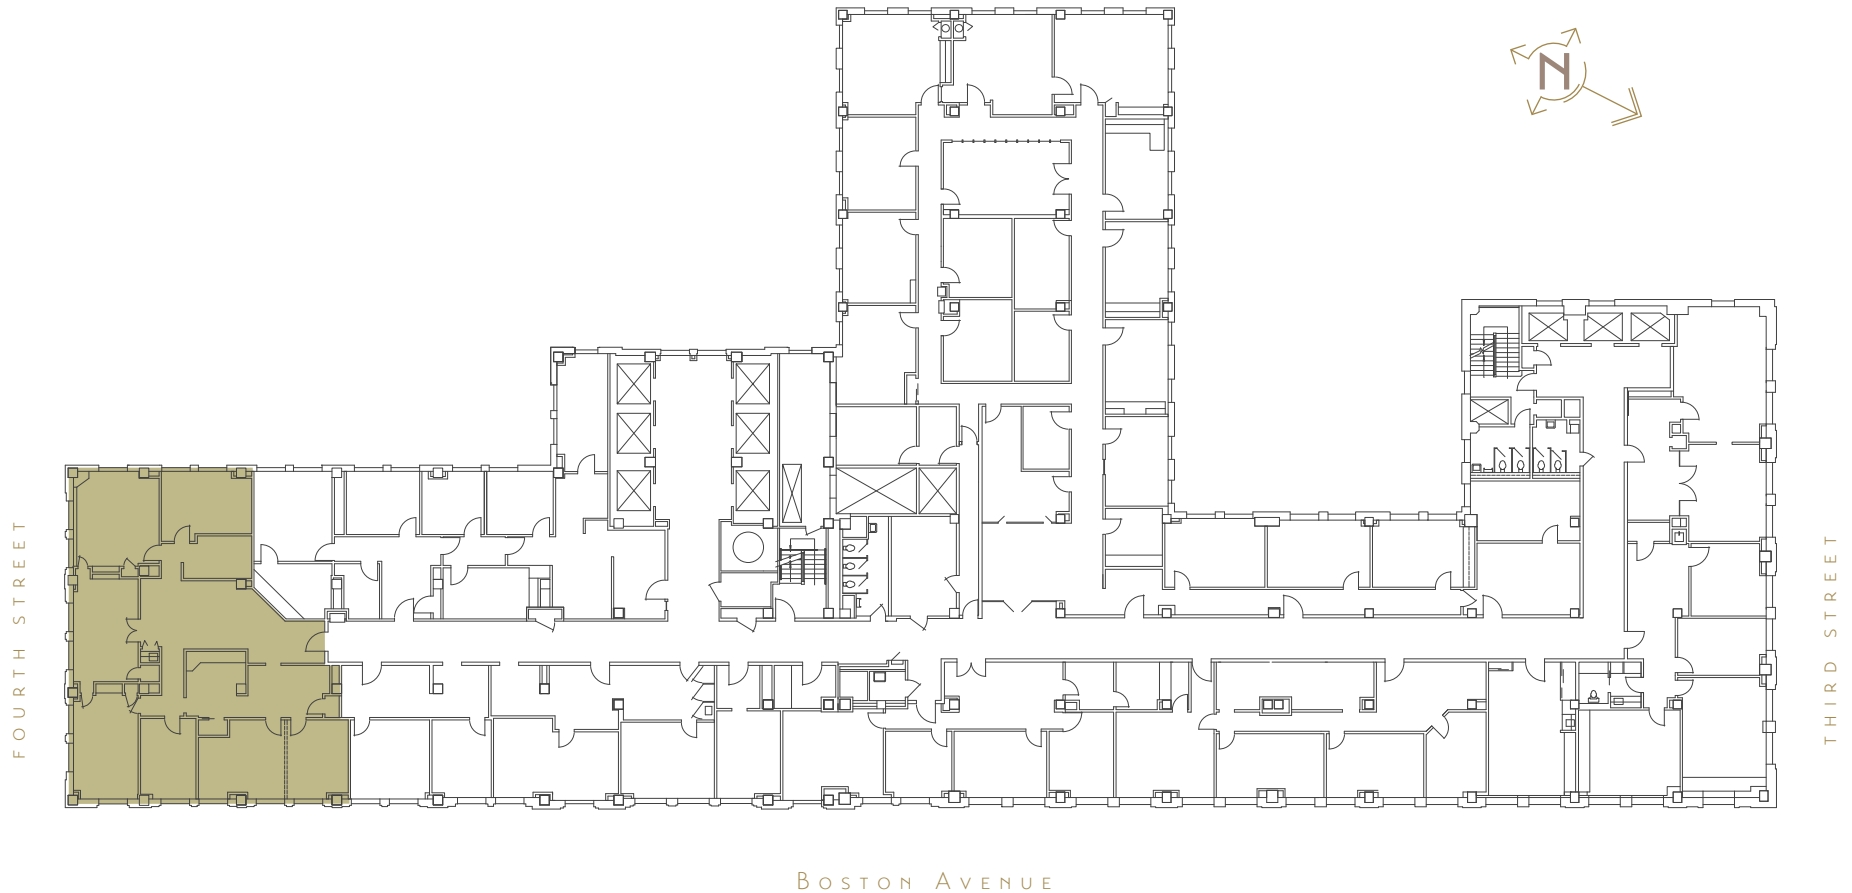

11TH FLOOR PLAN

SUITE  
**1118**  

---

**2,835**  
SQFT

320 SOUTH BOSTON AVENUE  
TULSA, OKLAHOMA 74103  
918-584-1414  
**320BUILDING.COM**