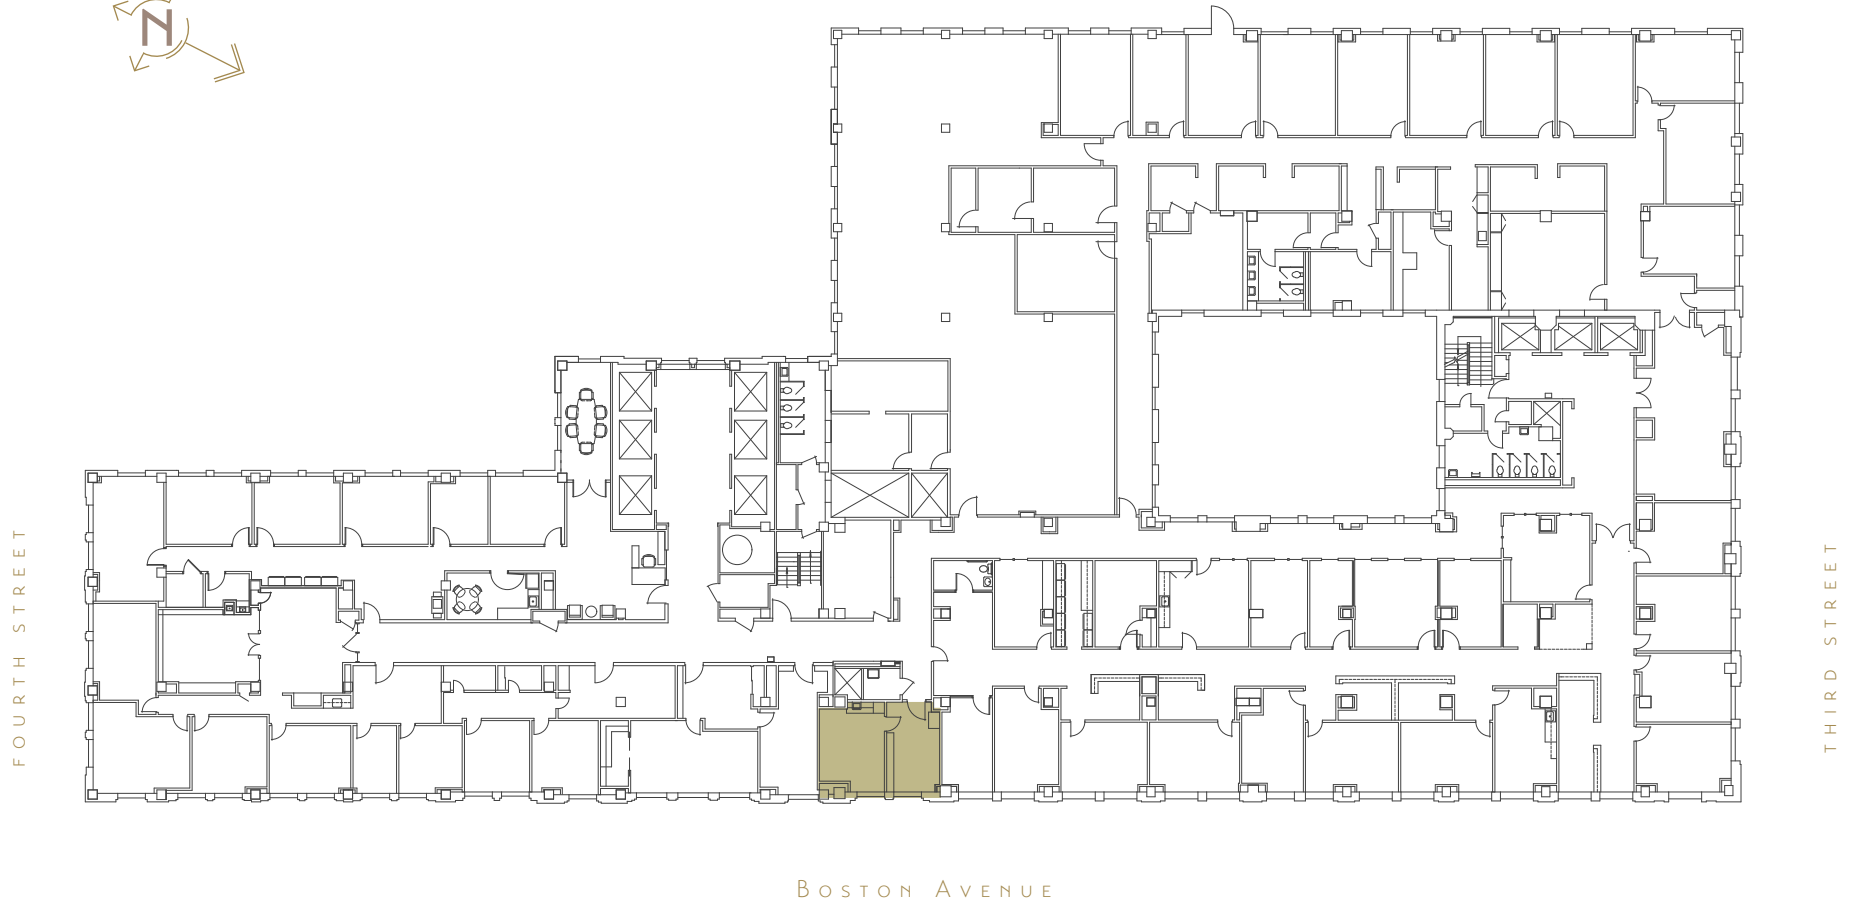

7TH FLOOR PLAN

SUITE
712

445
SQFT

320 SOUTH BOSTON AVENUE
TULSA, OKLAHOMA 74103
918-584-1414
320BUILDING.COM