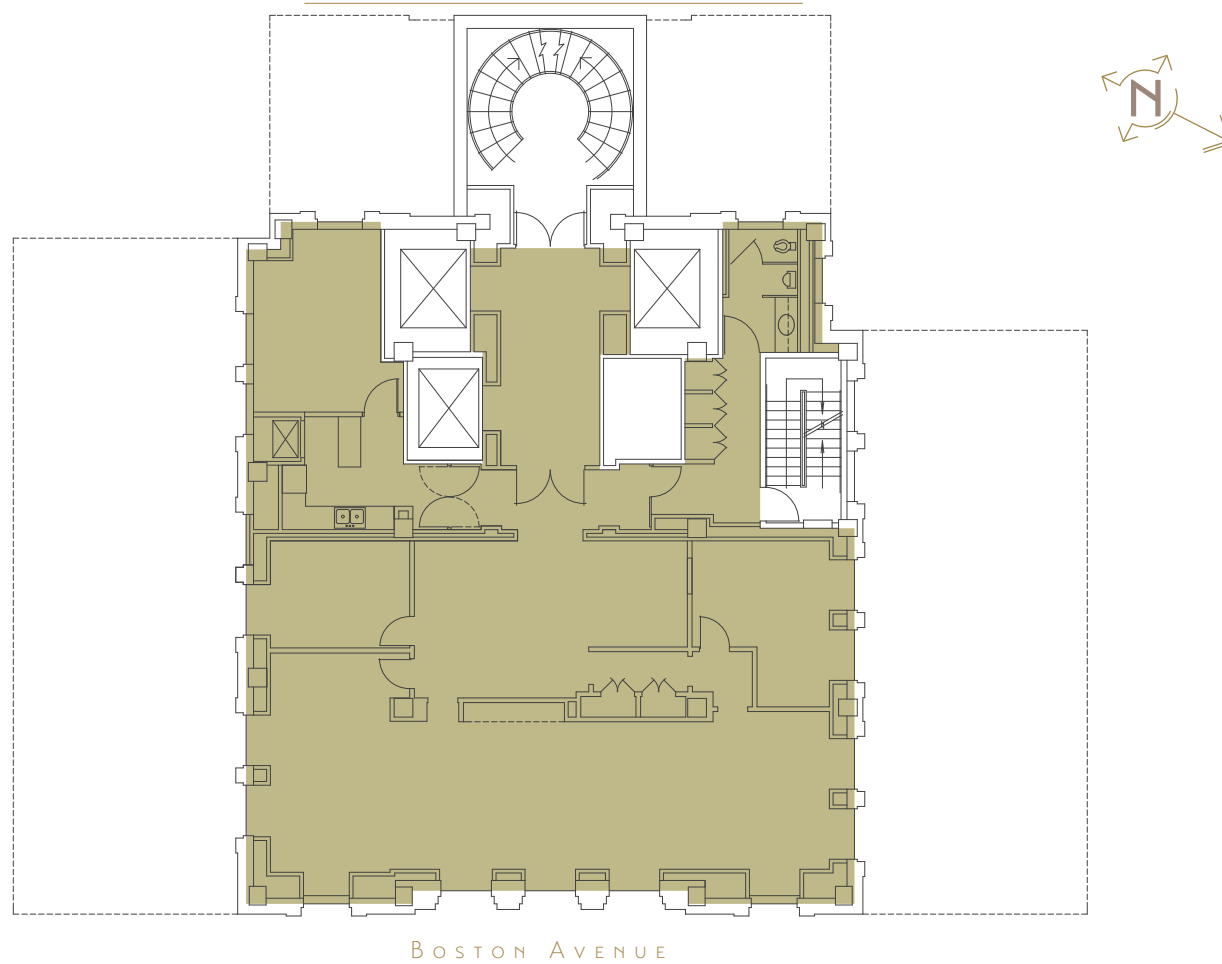

22nd FLOOR PLAN

FOURTH STREET

THIRD STREET

BOSTON AVENUE

SUITE
2200
3,206
SQFT

320 SOUTH BOSTON AVENUE
TULSA, OKLAHOMA 74103
918-584-1414
320BUILDING.COM