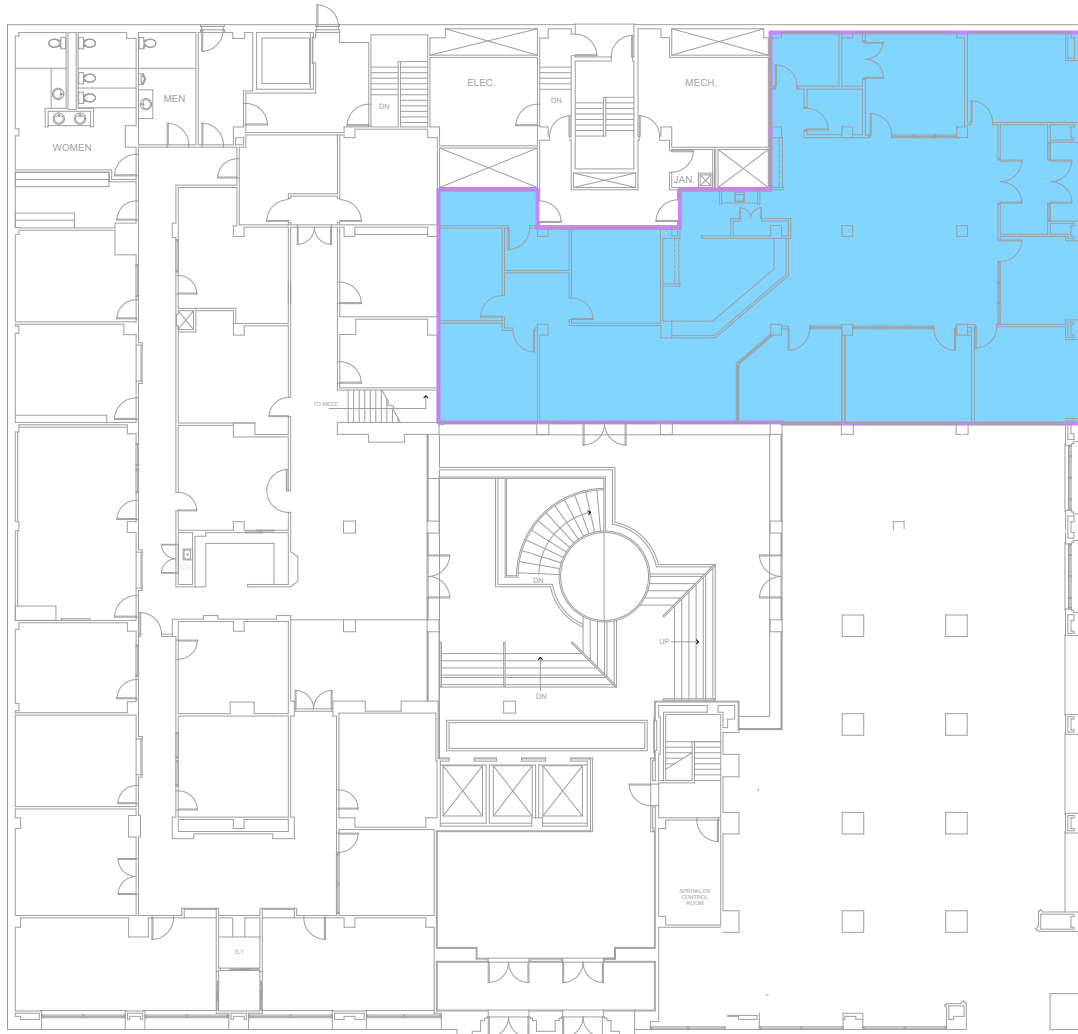

MEZZANINE

KENNEDY BUILDING

321 S. Boston Avenue
Tulsa, OK 74103
918-584-1414

1st FLOOR

SUITE: 104

SQ FT: 4,440