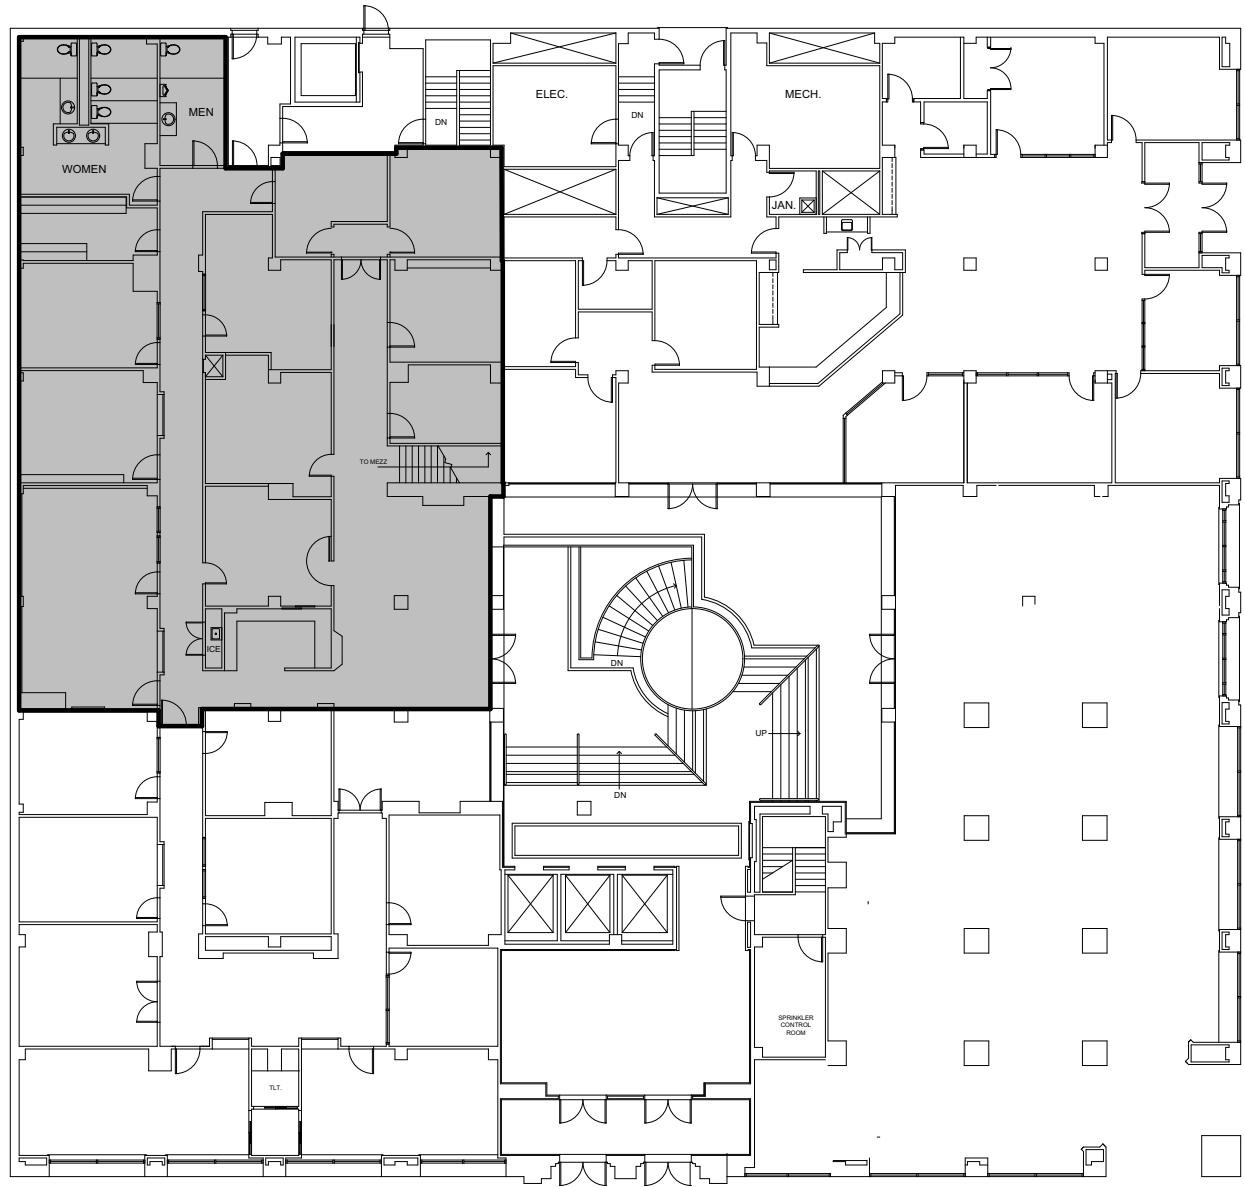

MEZZANINE

KENNEDY BUILDING

321 S. Boston Avenue
Tulsa, OK 74103

1st FLOOR

Suite: 101

Sq. Ft. 8,552