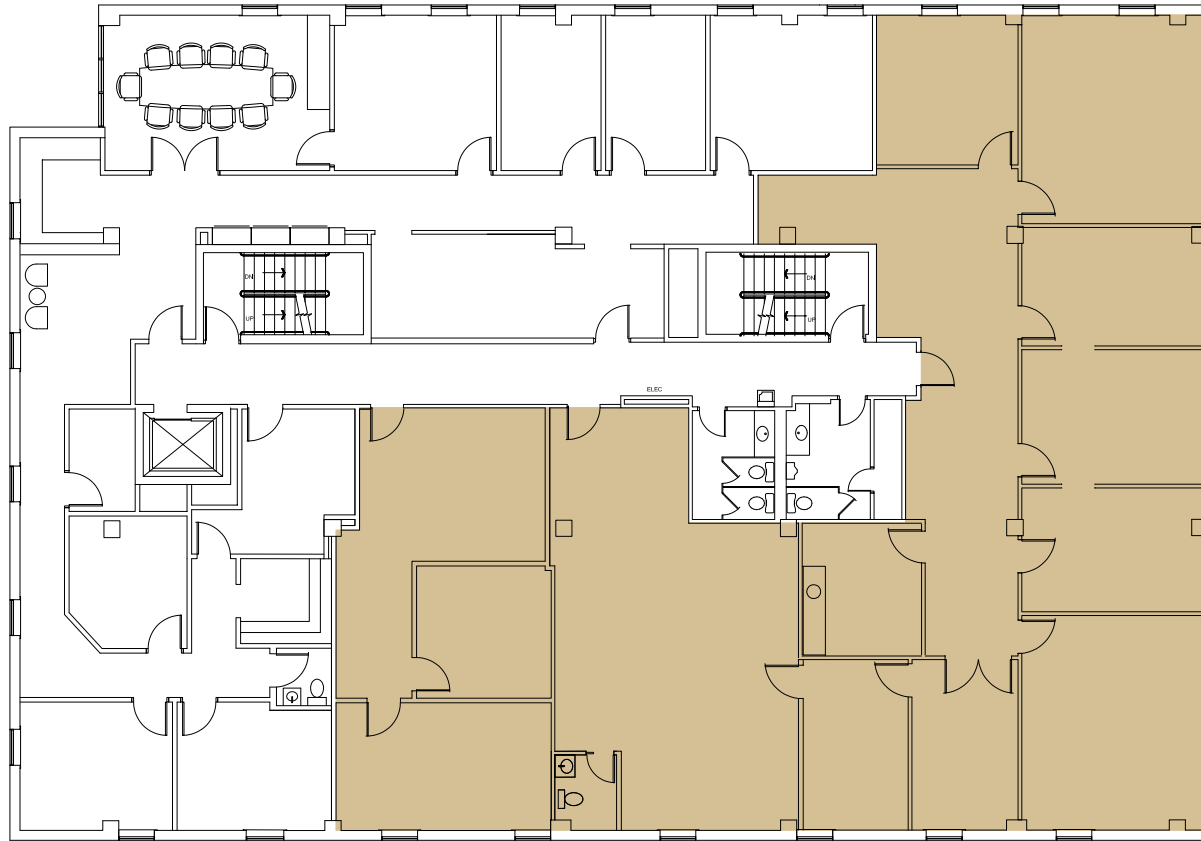

3rd Floor Plan

EAST 21st STREET

SUITE

310

4,659

SQFT

1560 East 21st Street  
Tulsa, Oklahoma 74104

918-584-1414