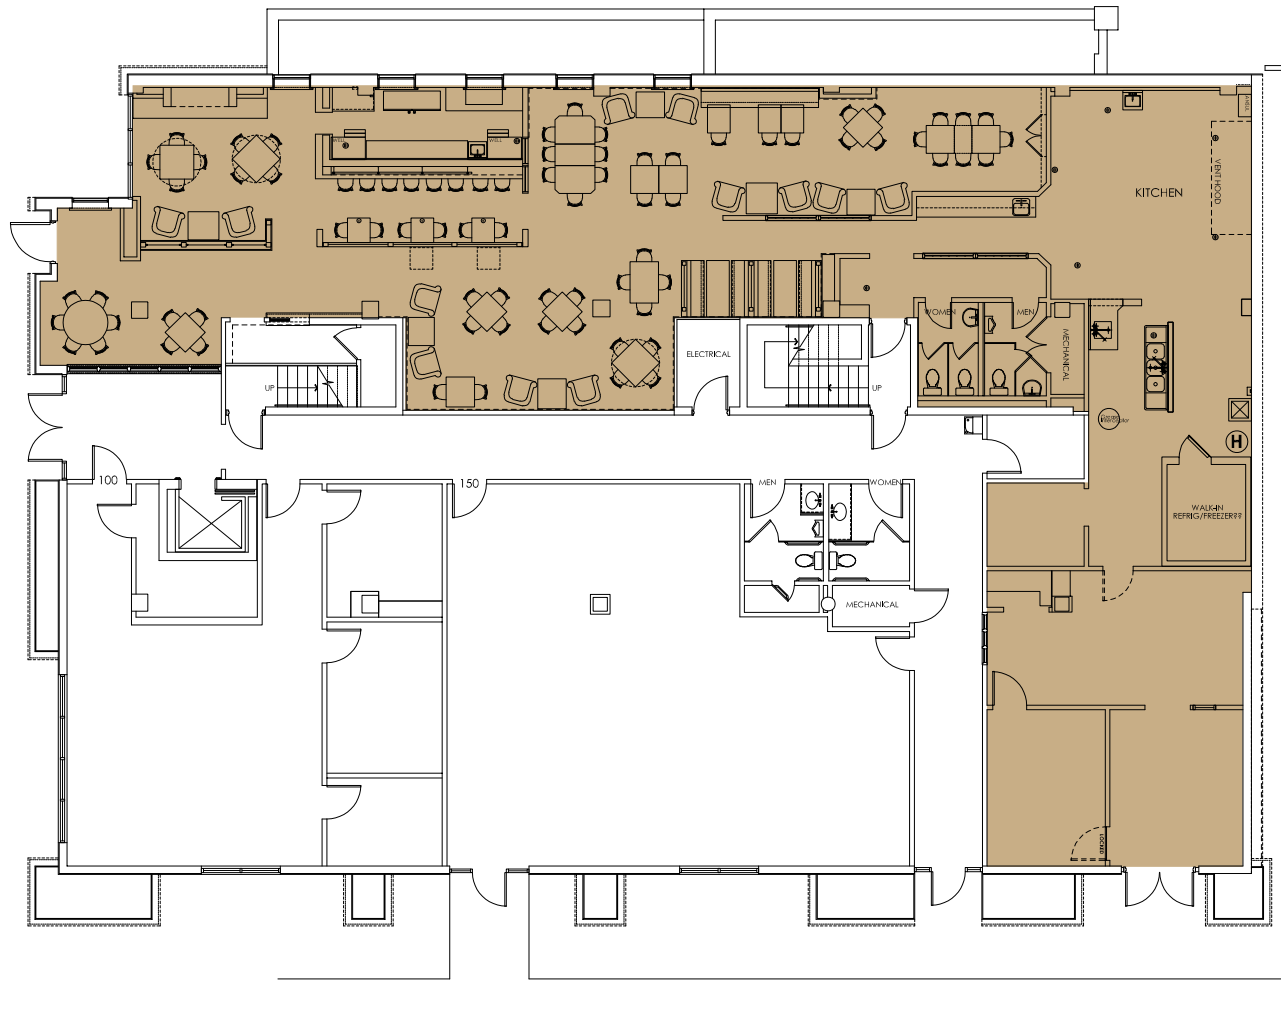

1560 East 21st Street

SUITE  
**101**  

---

**4,478**  
SQFT

1560 East 21st Street  
TULSA, OKLAHOMA 74104  
918-747-2100  
[BAMproperties.com](http://BAMproperties.com)