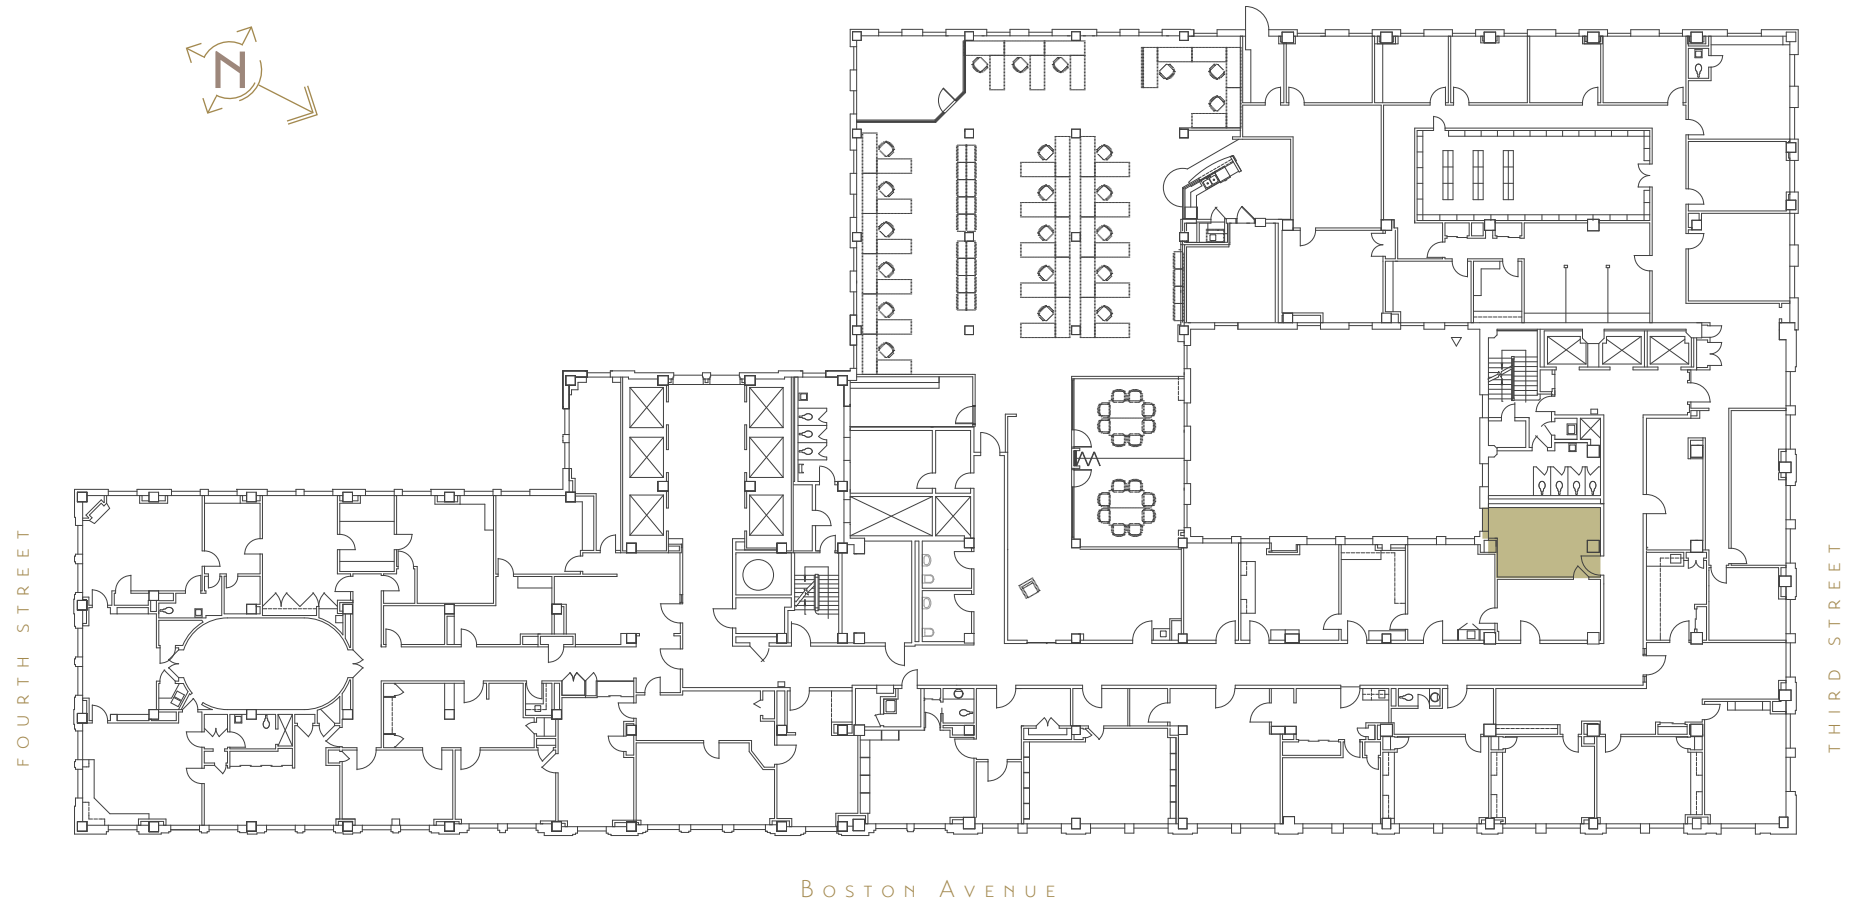

8TH FLOOR PLAN

SUITE  
**847**  
282  
SQFT

320 SOUTH BOSTON AVENUE  
TULSA, OKLAHOMA 74103  
918-584-1414  
**320BUILDING.COM**