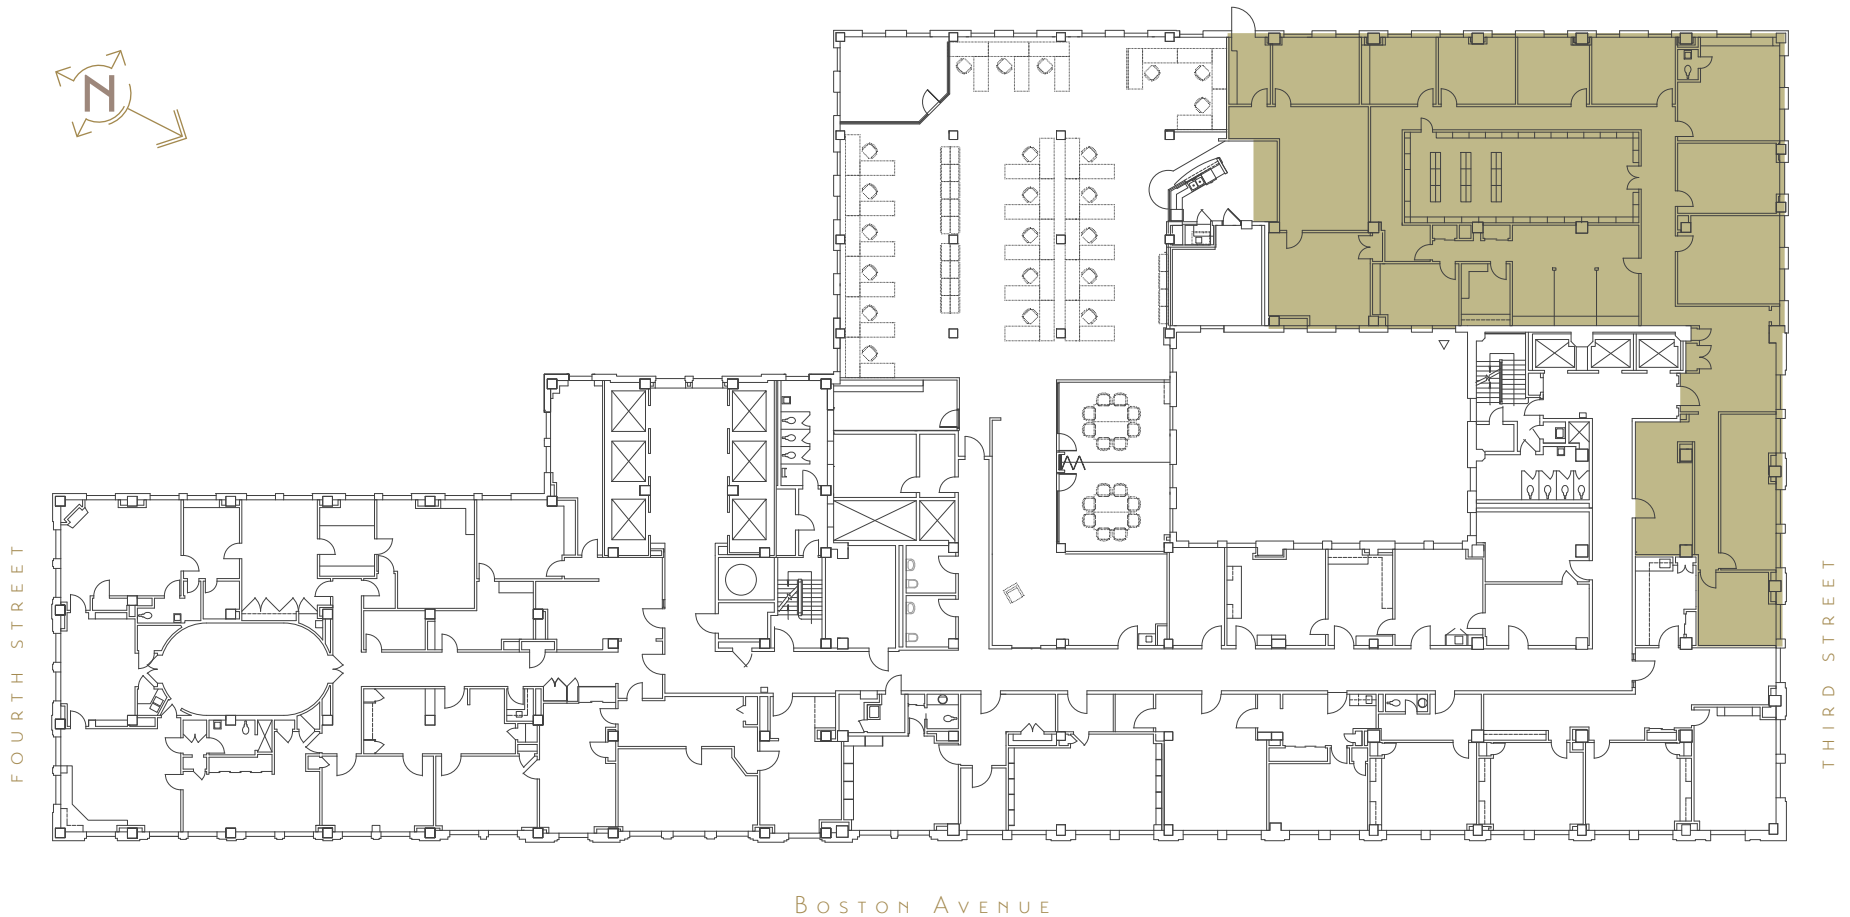

8TH FLOOR PLAN

SUITE
801
6,611
SQFT

320 SOUTH BOSTON AVENUE
TULSA, OKLAHOMA 74103
918-584-1414
320BUILDING.COM