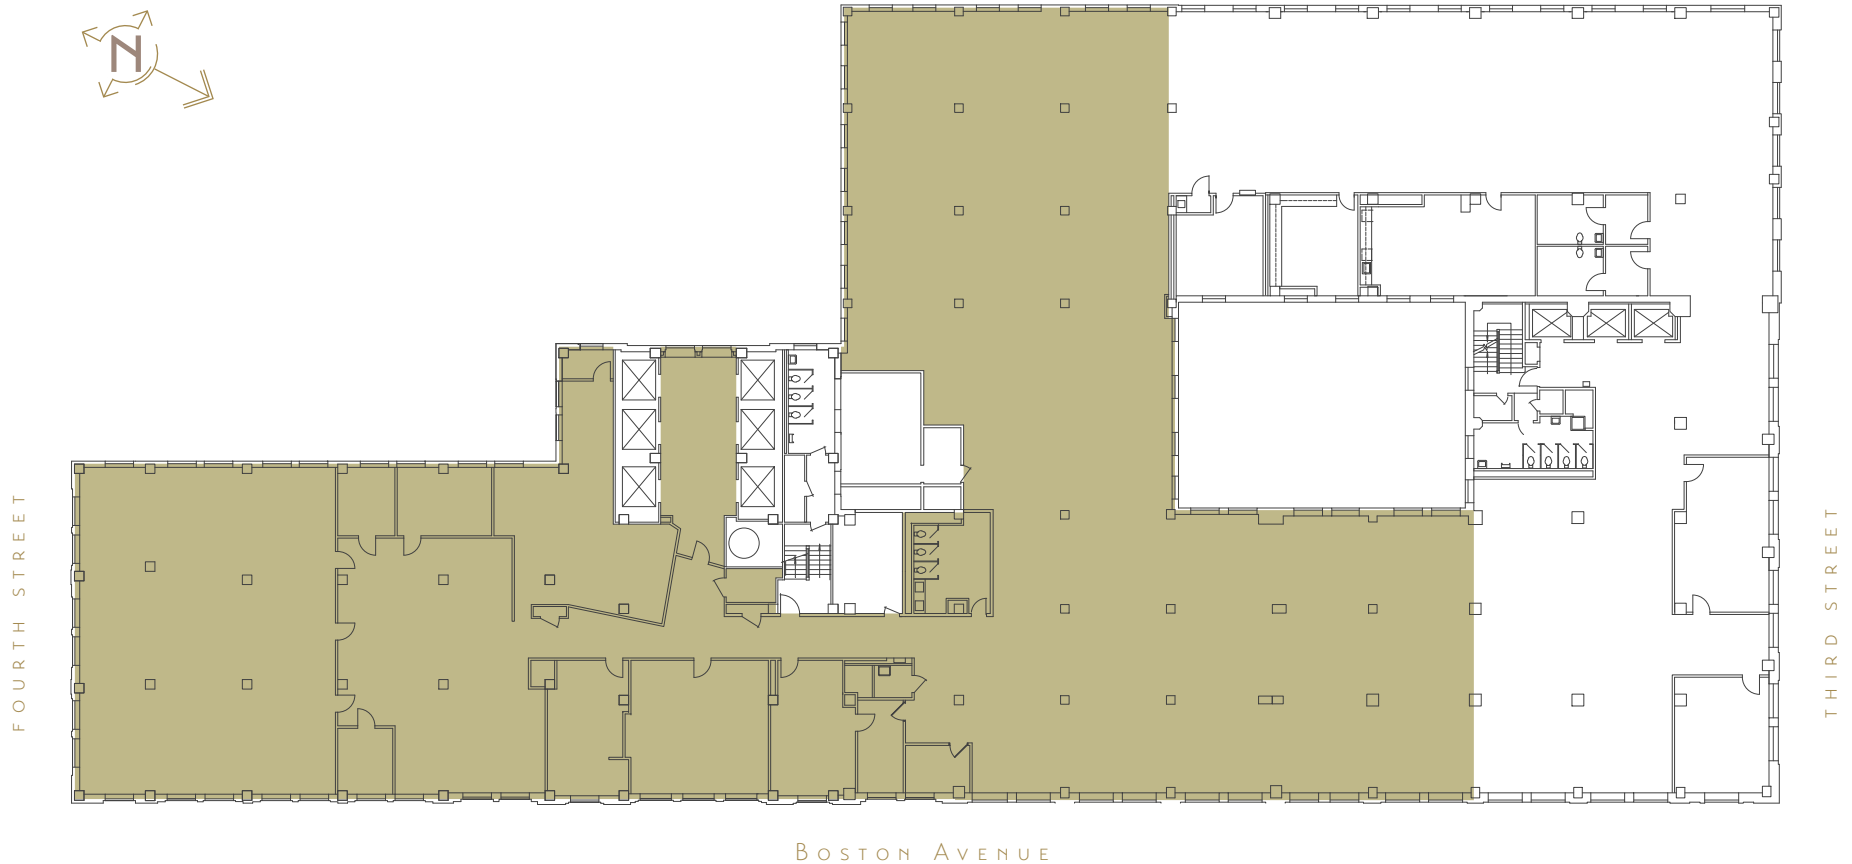

6th FLOOR PLAN

SUITE  
**650**  

---

**21,067**  
SQFT

320 SOUTH BOSTON AVENUE  
TULSA, OKLAHOMA 74103  
918-584-1414  
**320BUILDING.COM**