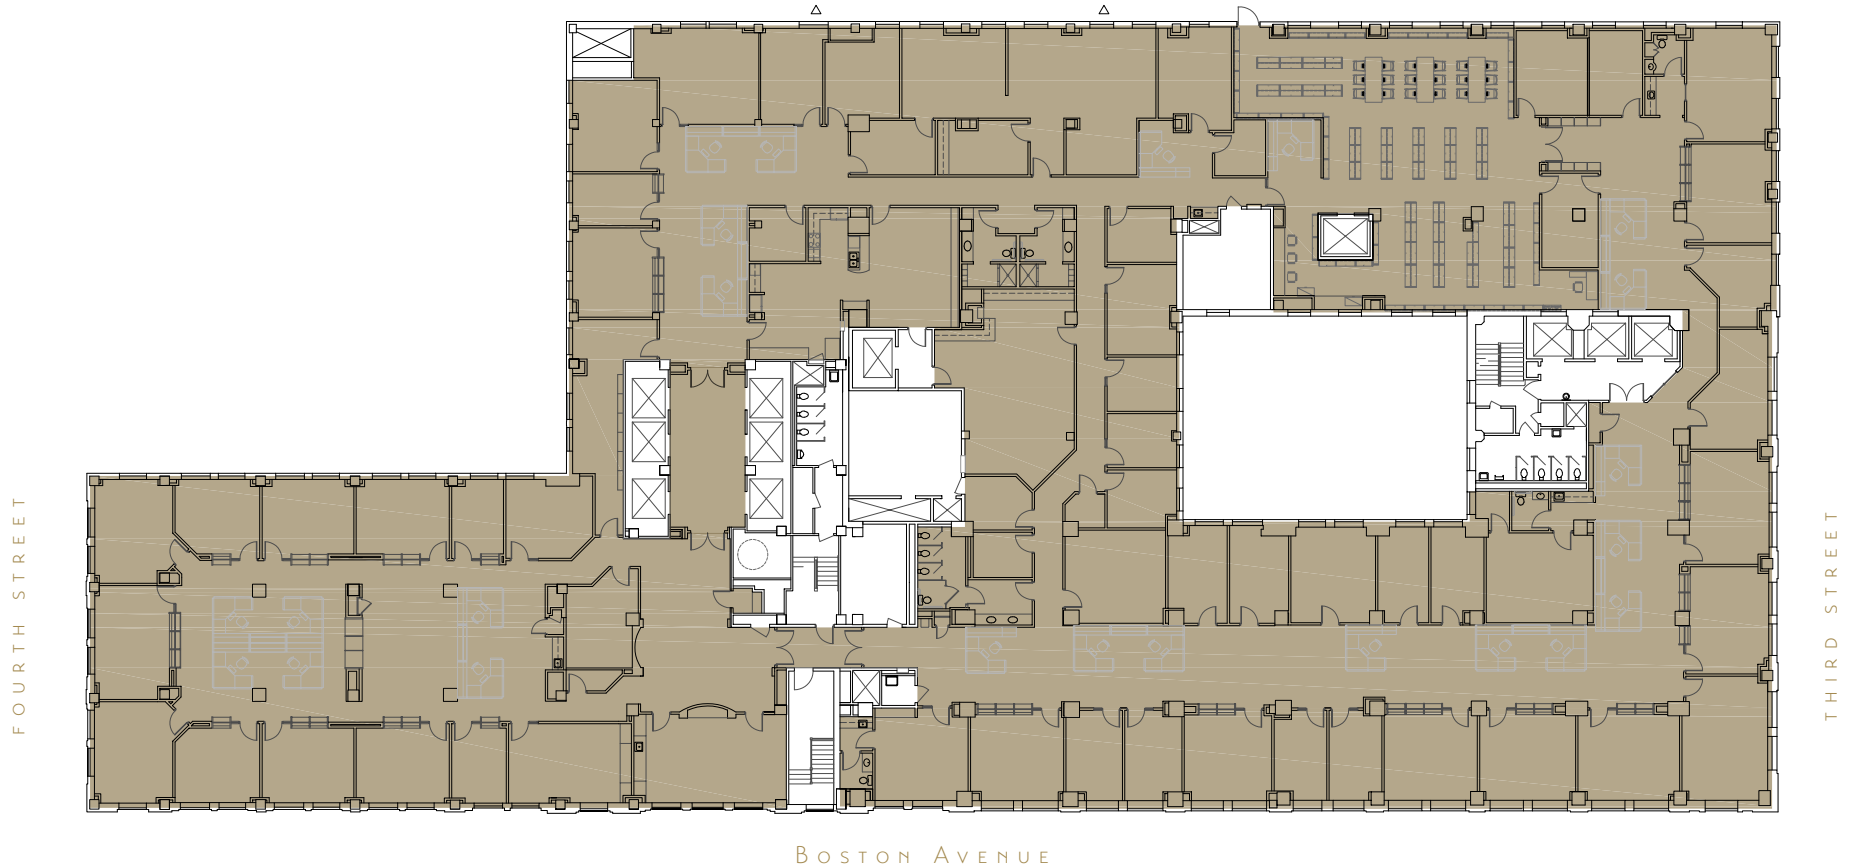

4th Floor Plan

SUITE
400

31,192
SQFT

320 SOUTH BOSTON AVENUE
TULSA, OKLAHOMA 74103
918-584-1414
320BUILDING.COM