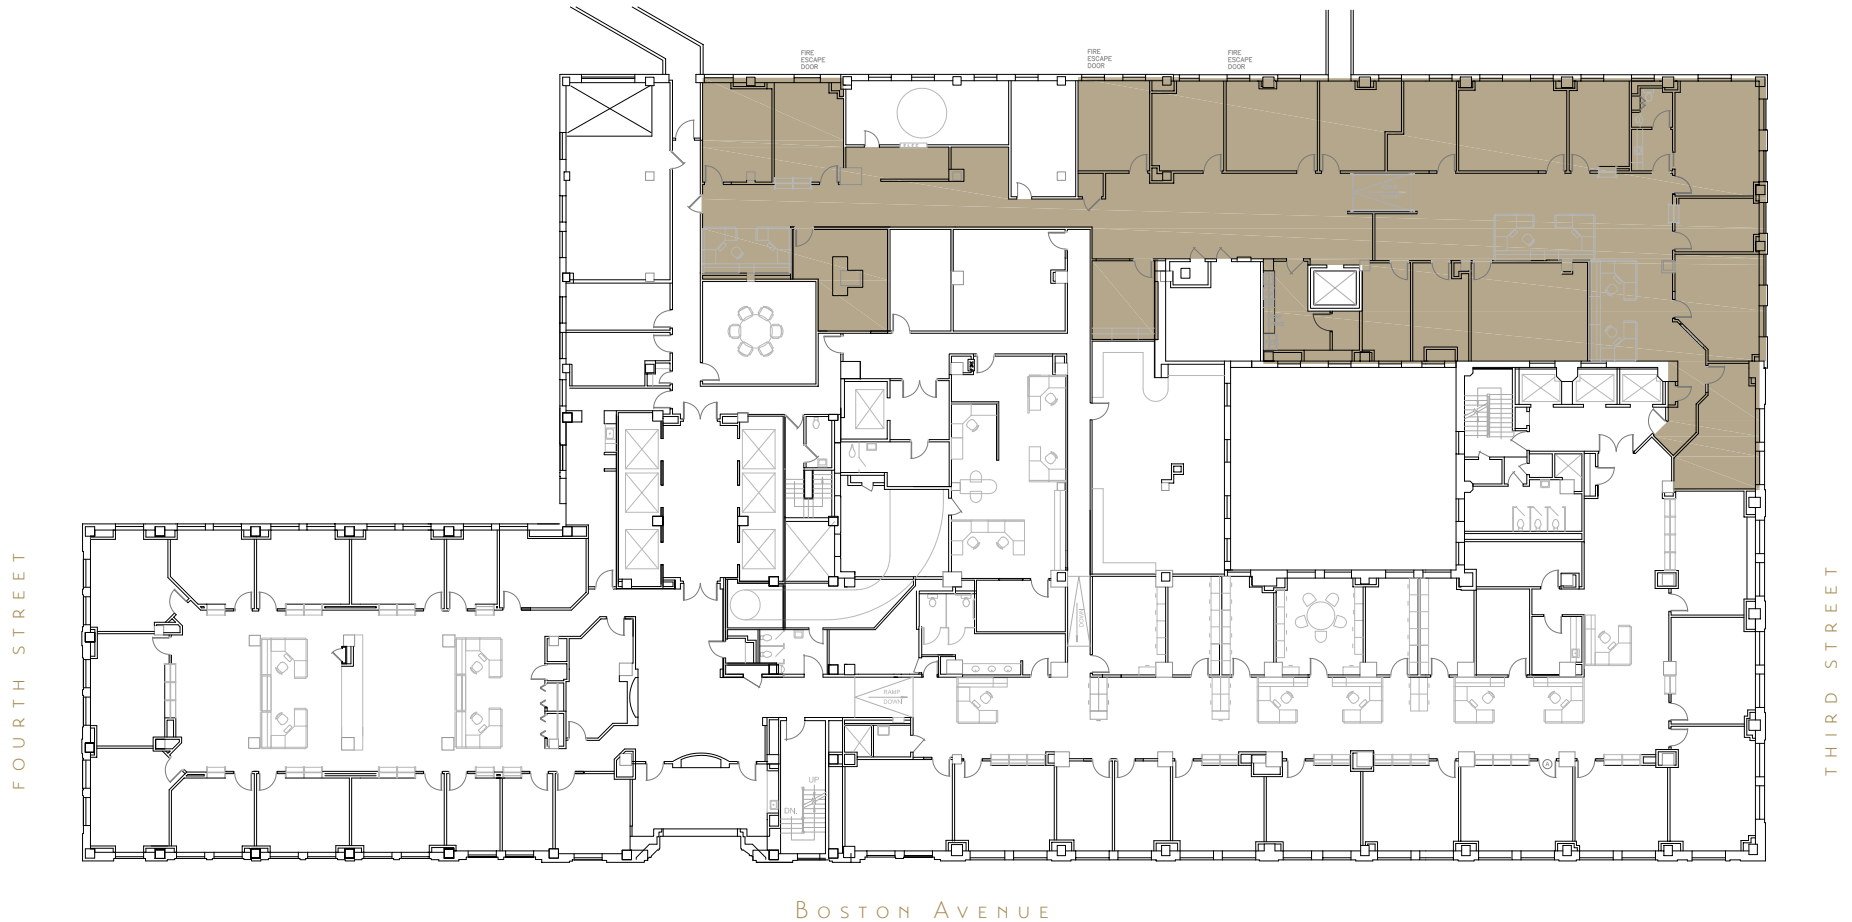

3rd Floor Plan

SUITE  
**350**

**7,594**  
SQFT

320 SOUTH BOSTON AVENUE  
TULSA, OKLAHOMA 74103  
918-584-1414  
[320BUILDING.COM](http://320BUILDING.COM)