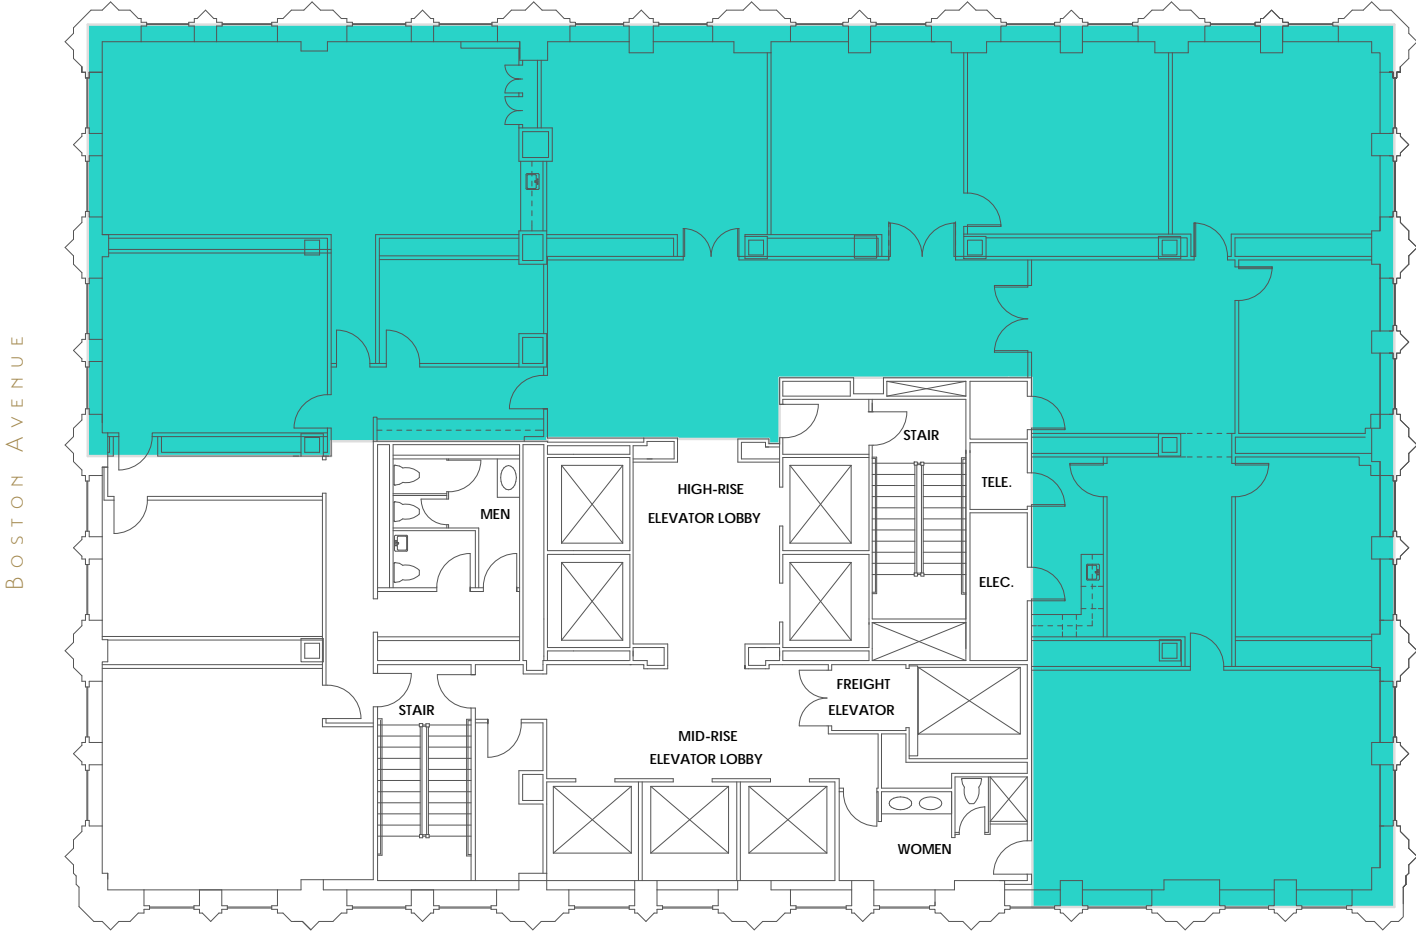

17TH FLOOR PLAN

FOURTH STREET

SUITE
1700

6,803
 SQFT

401 SOUTH BOSTON AVENUE
 TULSA, OKLAHOMA 74103
 918-584-1414
MIDCONTINENTTOWER.COM